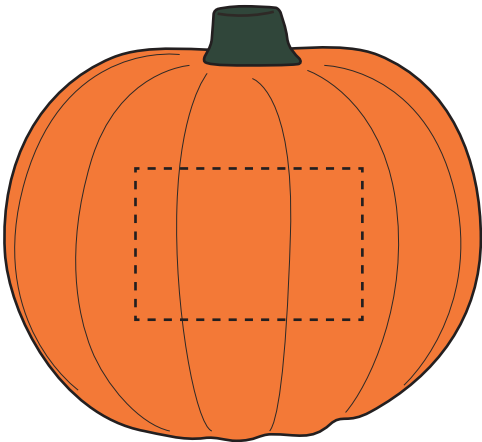

PRODUCT CODE:

SV020

PRODUCT SIZE:

63mmD

COLOUR OPTIONS:

Orange

DECORATION AREAS:

Pad Print: 30mmW x 20mmH

Direct Digital: 30mmW x 20mmH

Digital Transfer: 30mmW x 20mmH

100% ACTUAL SIZE