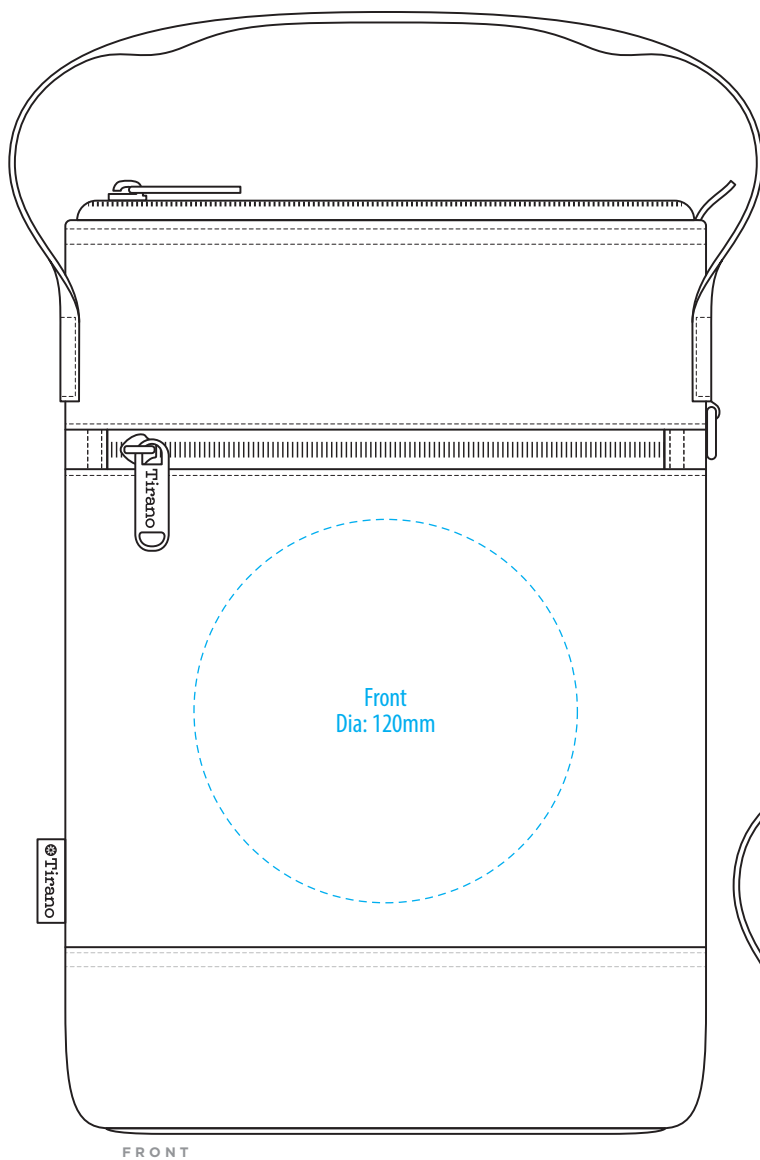

# TR1420

COLOURWAYS

FRONT

COLOUR

# TR1420

**NOTE:**

The maximum decoration area is a guide only and is greatly dependant on the logo shape.

EMBROIDERY / SUPASUB / SUPAETCH / SUPAFLEX

# TR1420

**NOTE:**

The maximum decoration area is a guide only and is greatly dependant on the logo shape.

-----  
SUPACLOUR

# TR1420 FABRIC SWATCH

**ASH GREY**

PMS Cool Grey 10 C

---

Pantone colours are provided as a reference only and are based on closest match. Actual product colour may differ. If a precise colour match is required we recommend ordering a sample.