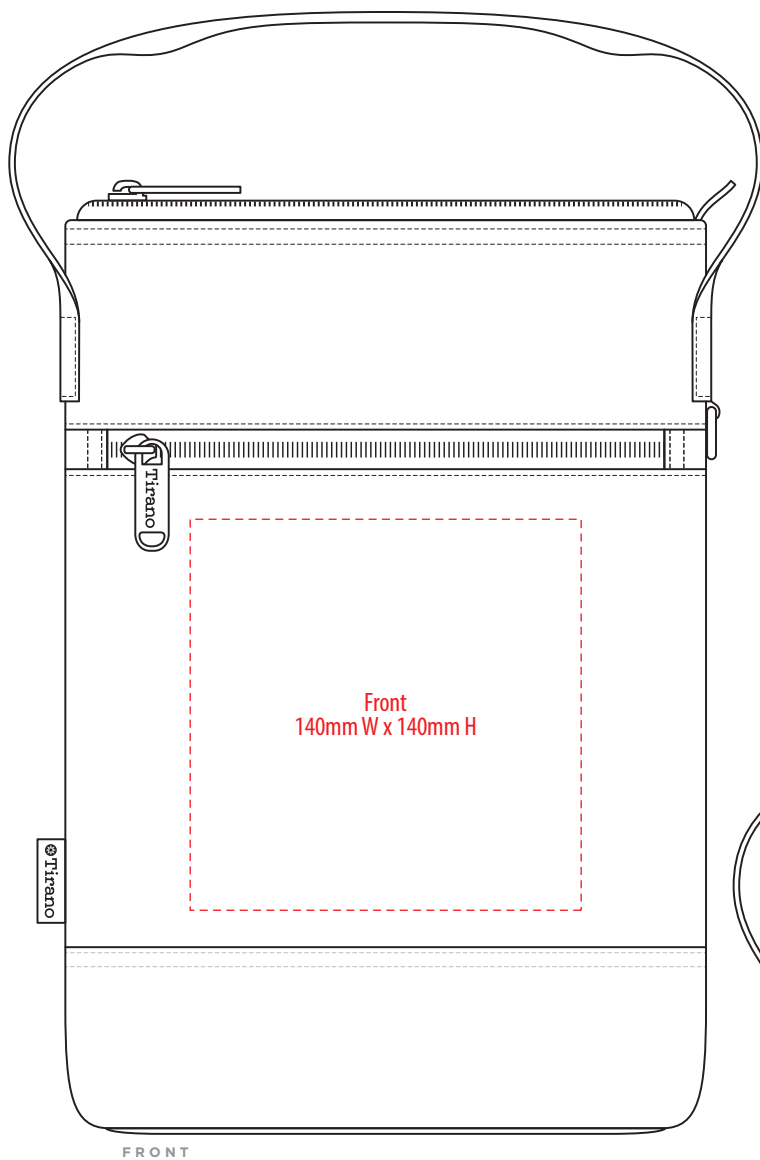

# TR1420

**NOTE:**

The maximum decoration area is a guide only and is greatly dependant on the logo shape.

EMBROIDERY / SUPASUB / SUPAETCH / SUPAFLEX

# TR1420

**NOTE:**

The maximum decoration area is a guide only and is greatly dependant on the logo shape.

-----  
SUPACLOUR