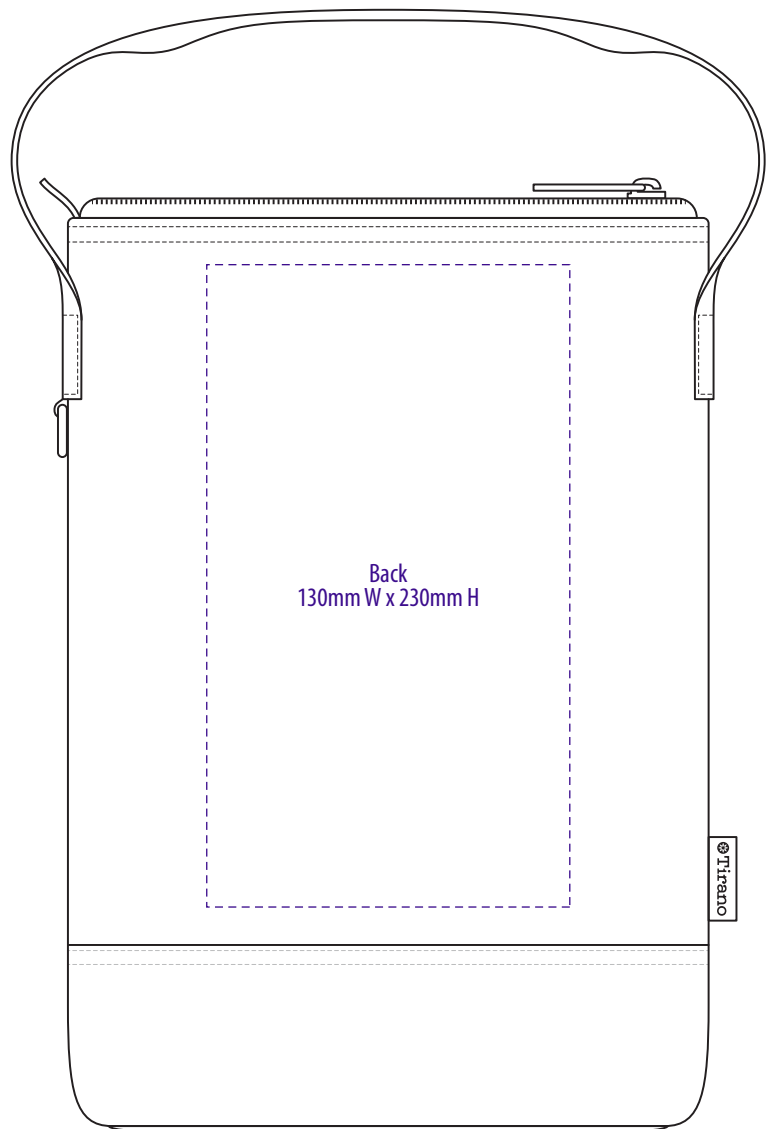

# TR1420

**NOTE:**

The maximum decoration area is a guide only and is greatly dependant on the logo shape.

-----  
SUPACLOUR

# TR1420

**NOTE:**

The maximum decoration area is a guide only and is greatly dependant on the logo shape.

DTF