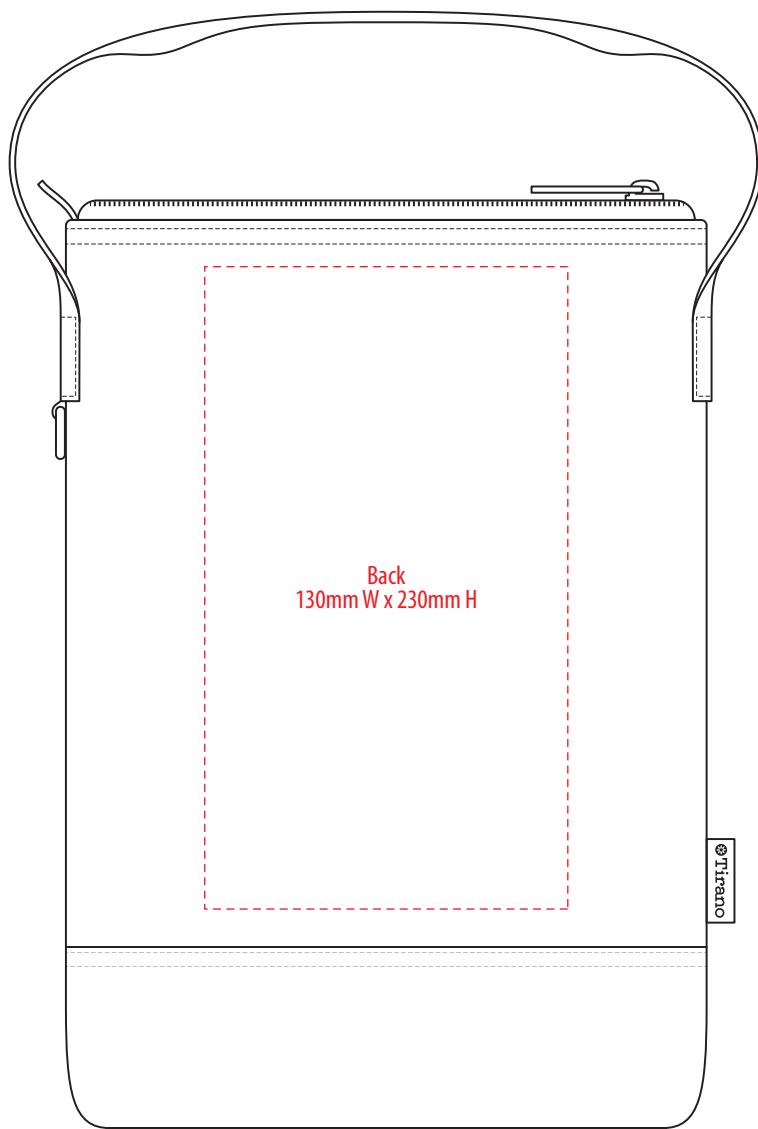

# TR1420

**NOTE:**

The maximum decoration area is a guide only and is greatly dependant on the logo shape.

EMBROIDERY / SUPASUB / SUPAETCH / SUPAFLEX

# TR1420

**NOTE:**

The maximum decoration area is a guide only and is greatly dependant on the logo shape.

-----  
SUPACLOUR

# TR1420

**NOTE:**

The maximum decoration area is a guide only and is greatly dependant on the logo shape.

DTF