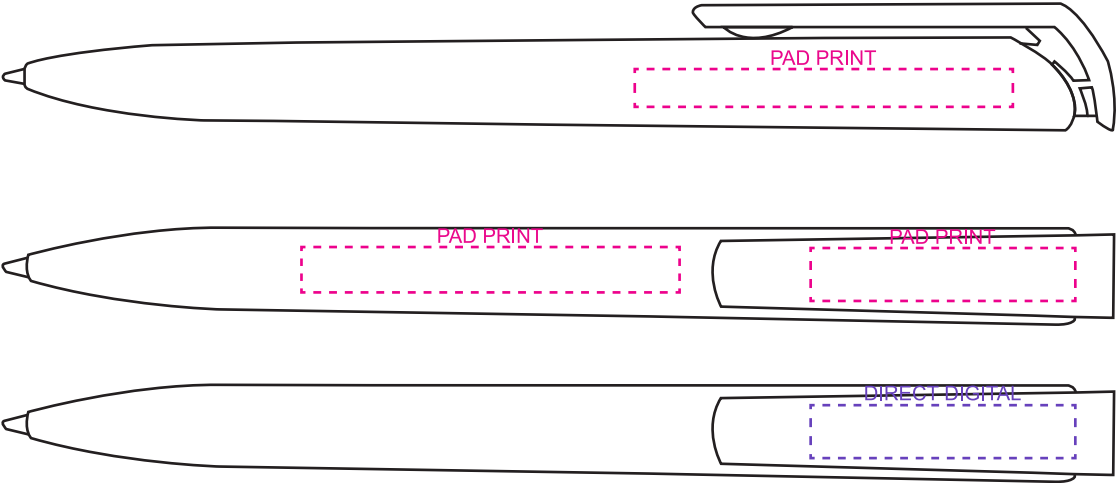

PRODUCT CODE:

TRIAS001

PRODUCT SIZE:

147mmW x 15mmH x 10mmD

COLOUR OPTIONS:

White (U), Black (A), Grey (C), Dark Blue (D),
Blue (M), Light Blue (TQ), Red (H),
Dark Green (Z), Light Green (TZ), Yellow (R),
Pink (TTV), Orange (TL)

DECORATION AREAS:

- Pad Print: 50mmW x 6mmH (next to clip)
- Pad Print: 50mmW x 5mmH (under clip)
- Pad Print: 35mmW x 7mmH (clip)
- Direct Digital: 35mmW x 7mmH (clip)

100% ACTUAL SIZE