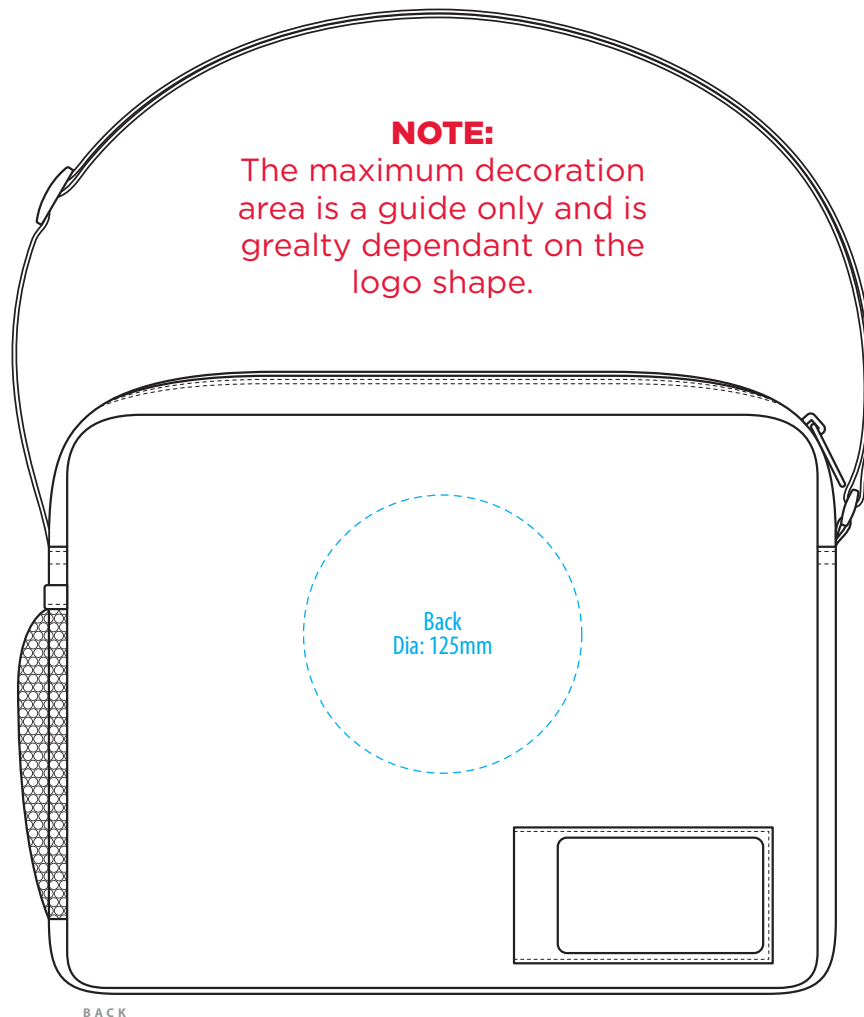

TR1466

 Tirano

COLOURWAYS

FRONT

BACK

COLOUR

TR1466

 Tirano