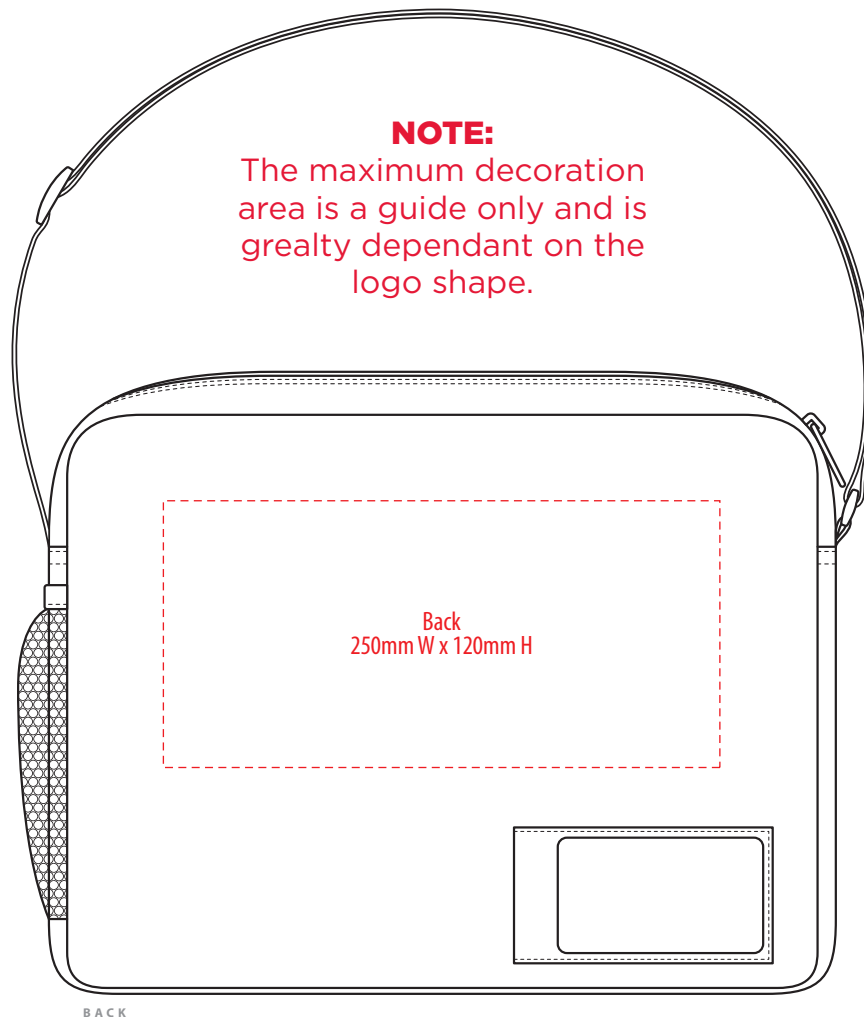

TR1466

Tirano

SUPACOLOUR