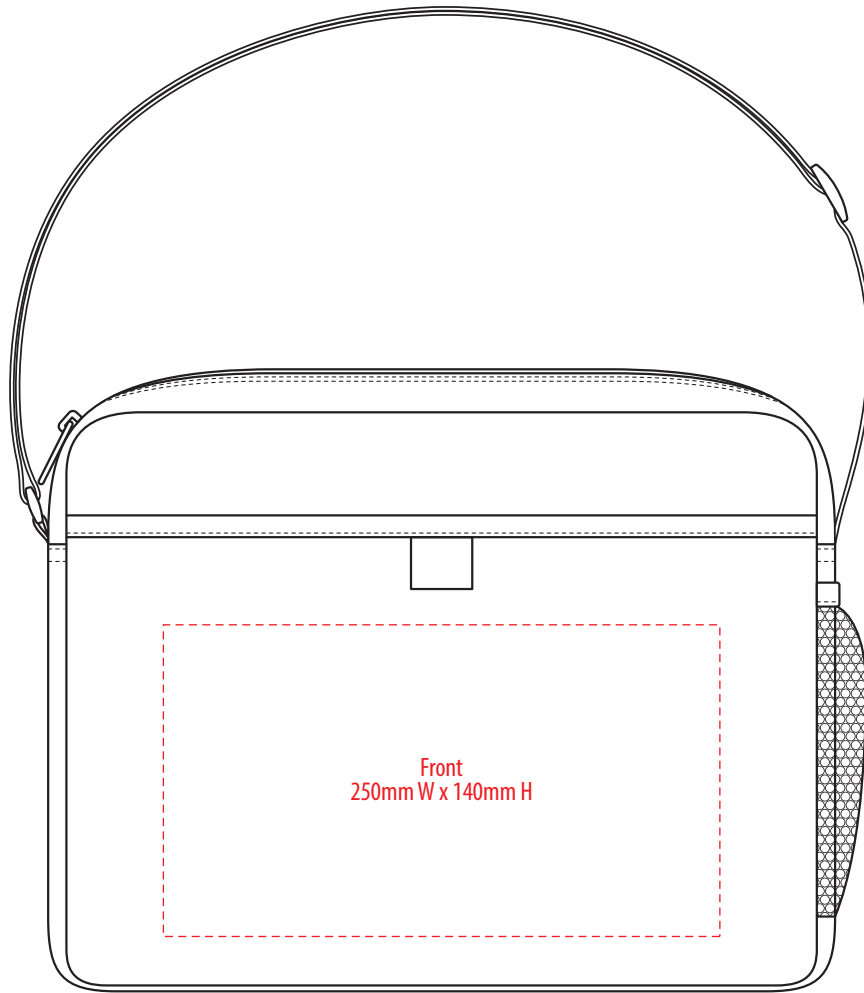

TR1466

Tirano

SUPACOLOUR