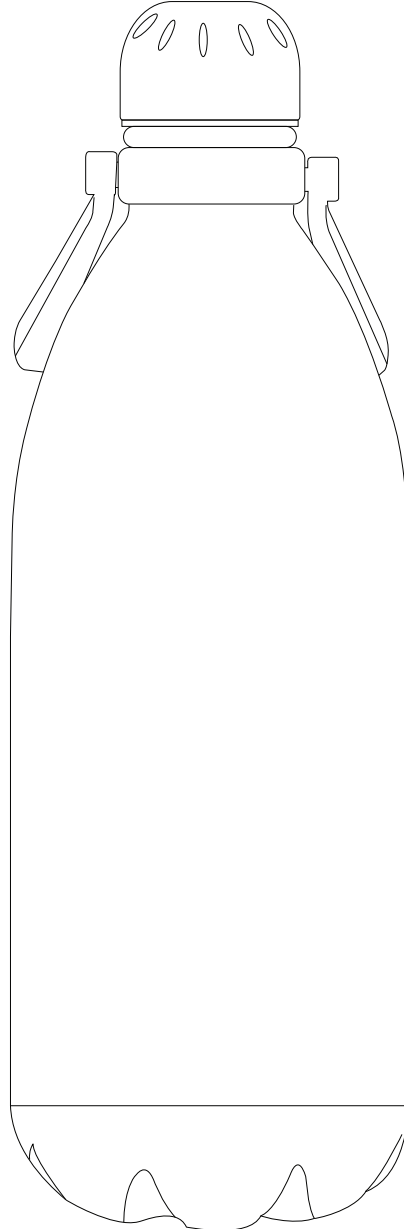

Product: **TK1063 – Trekk Cove 1.5 L vacuum insulated stainless steel bottle**

Product Size: **325mm(h) x 108mmØ**

Product Colour: -

Decoration Size: **mm(w) x mm(h)**

Decoration Method: -

Decoration Colour: -

**Artwork Approval**

Art Version: V1

**Product Scale 50%**

**Notes:**

Please check that all the details are correct before providing your approval with confirmed art version  
Where the decoration method uses digital printing techniques colours are produced using CMYK equivalent.