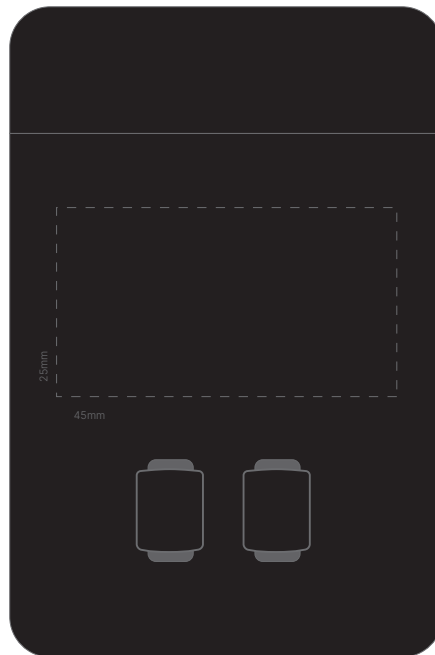

Actual Print Size

(Please specify actual print size here)

Product Colour/s (Please specify product colour/s here)	Print colour/s (Please specify print colour/s here)	Quantity (Please specify quantity here)
Print Method ■ Screen Print: 45mm W x 25mm H		Colours Available

Additional Notes/Art Instructions:
*Print area, 10mm above protrusion.
*Special art instructions that needs to be noted shall be placed here. If none, this note must be removed.

Disclaimer notes:

Colour proofs are to be used as a guide only. Line drawing is for approximate print positional guide only. Please familiarise yourself with the product prior to approving. It is not intended to be an exact scale or detailed representation. Small details or text, including™®©, may fill in and not be legible. Dotted lines will not be printed and are for maximum print guide only. The fine lines and details in your logo may not be able to be produced clearly.