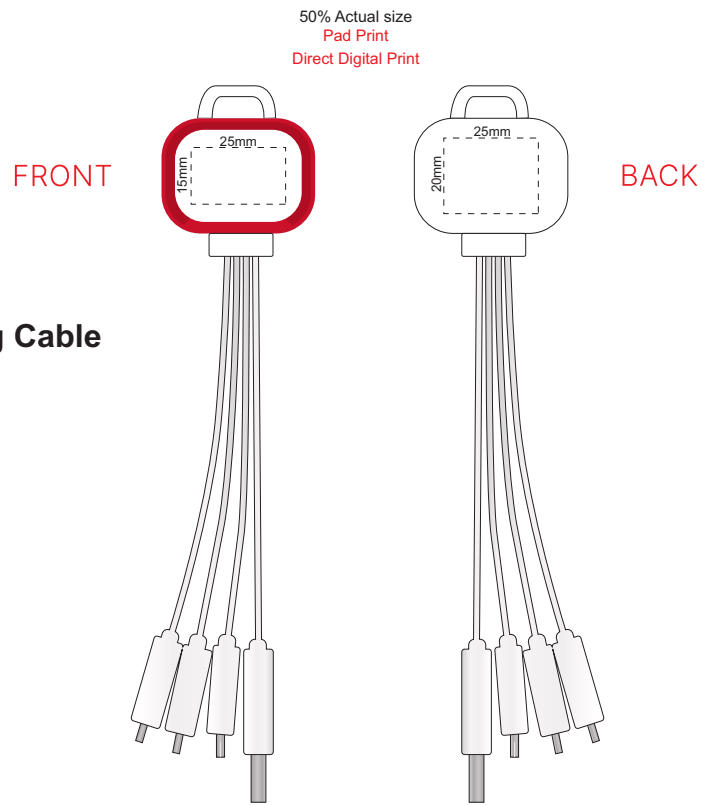

Product Number: T236
Product Name : Pentapus 4-in-1 Charging Cable

Branding

Pad Print

Print Area: Front - 25mm W x 15mm H
 Back – 25mm W x 20mm H

Direct Digital Print

Print Area: Front - 25mm W x 15mm H
 Back – 25mm W x 20mm H

Finished print area : Digital Print
 Finished print area : Pad Print
 Finished print area :
 Approx opposite positions

NEW/REPEAT ORDER/REDO/BACK ORDER

Additional Notes/Art Instructions:
 *Special art instructions that needs to be noted shall be placed here.

Disclaimer noted:

Colour proofs are to be used as a guide only. Line drawing is for approximate print positional guide only. Please familiarise yourself with the product prior to approving. It is not intended to be an exact scale or detailed representation. Small details or text, including TM@©, may fill in and not be legible. Dotted lines will not be printed and are for

100% Actual size
Pad Print
Direct Digital Print

FRONT

BACK