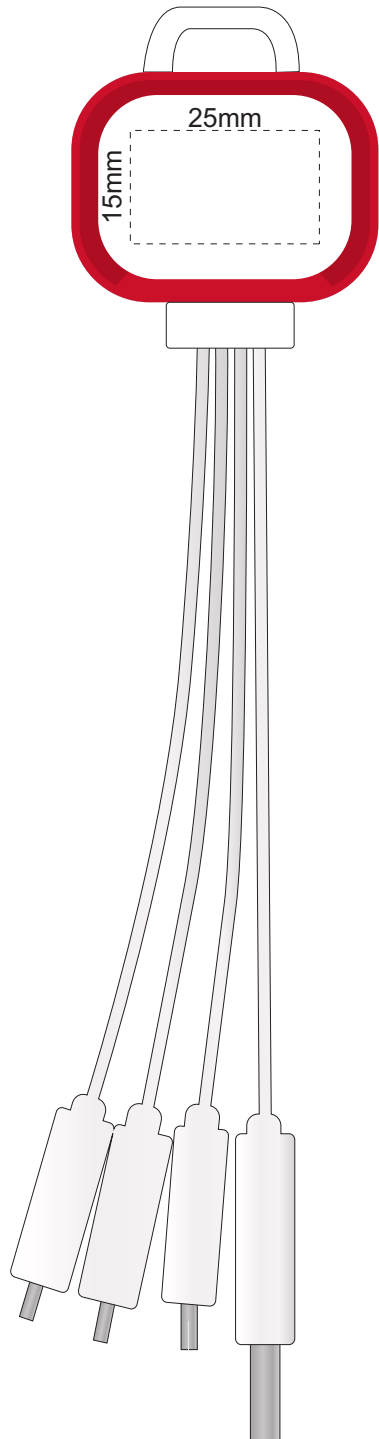

Product Number: T236
Product Name : Pentapus 4-in-1 Charging Cable

Branding

Pad Print

Print Area: Front - 25mm W x 15mm H
 Back – 25mm W x 20mm H

Direct Digital Print

Print Area: Front - 25mm W x 15mm H
 Back – 25mm W x 20mm H

Finished print area : Digital Print
 Finished print area : Pad Print
 Finished print area :
 Approx opposite positions

NEW/REPEAT ORDER/REDO/BACK ORDER

Additional Notes/Art Instructions:
 *Special art instructions that needs to be noted shall be placed here.

Disclaimer noted:

Colour proofs are to be used as a guide only. Line drawing is for approximate print positional guide only. Please familiarise yourself with the product prior to approving. It is not intended to be an exact scale or detailed representation. Small details or text, including TM@©, may fill in and not be legible. Dotted lines will not be printed and are for

100% Actual size
Pad Print
Direct Digital Print

FRONT

BACK