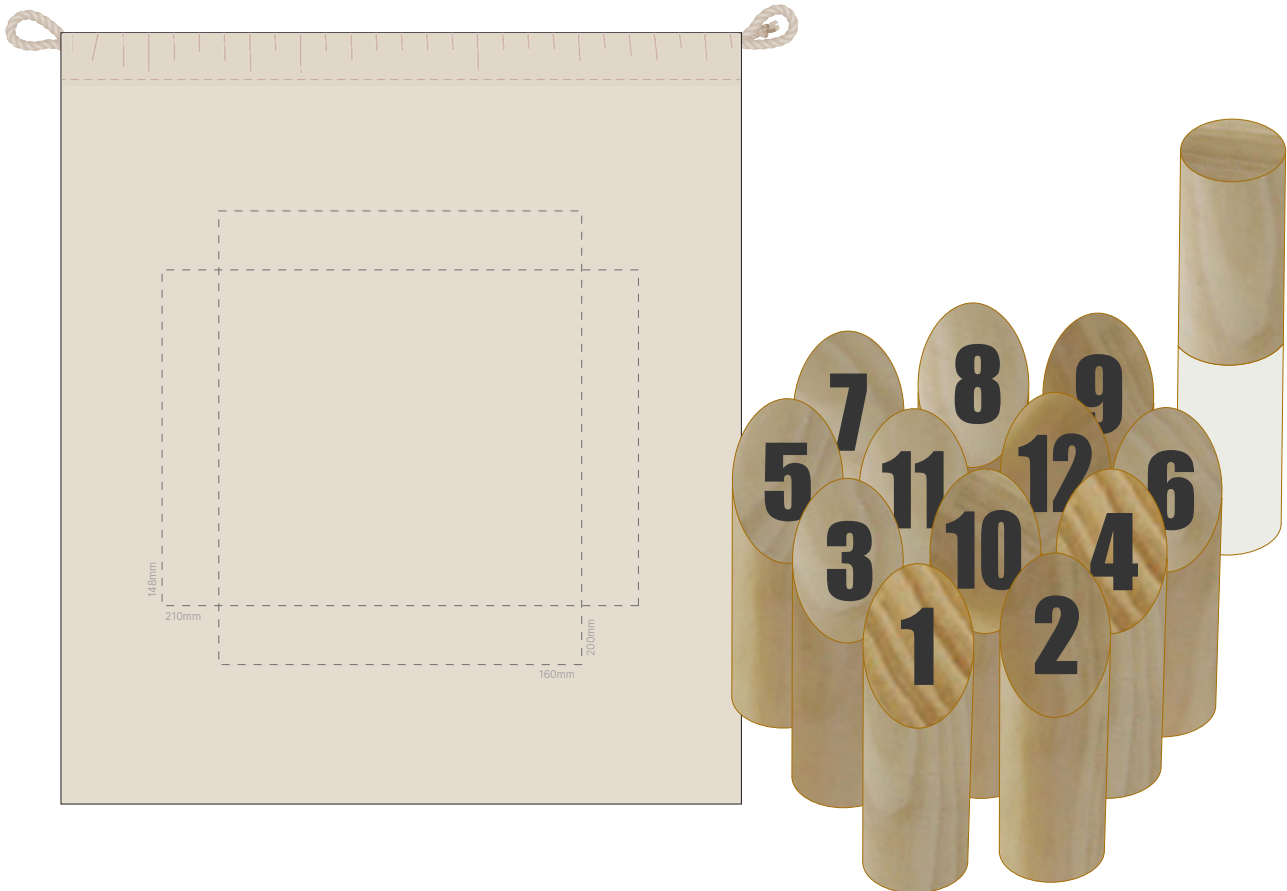

Actual Print Size

(Please specify actual print size here)

<p>Product Colour/s Natural</p>	<p>Print colour/s (Please specify print colour/s here)</p>	<p>Quantity (Please specify quantity here)</p>
<p>Print Method</p> <p><input type="checkbox"/> Screen Print: 160mm W x 200mm H (Max 2 Colours)</p> <p><input type="checkbox"/> Digital Transfer: 210mm W 148mm H</p>		<p>Colours Available</p> <p>●</p>

Additional Notes/Art Instructions:
*Special art instructions that needs to be noted shall be placed here. If none, this note must be removed.

Disclaimer notes:

Colour proofs are to be used as a guide only. Line drawing is for approximate print positional guide only. Please familiarise yourself with the product prior to approving. It is not intended to be an exact scale or detailed representation. Small details or text, including™®©, may fill in and not be legible. Dotted lines will not be printed and are for maximum print guide only. The fine lines and details in your logo may not be able to be clearly.