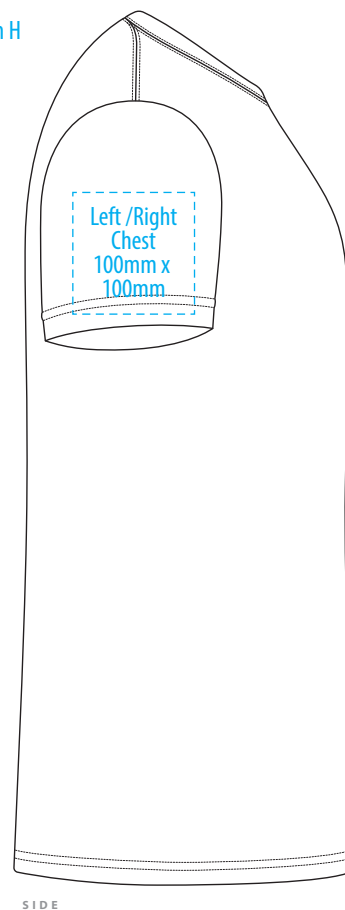

ST2020

FRONT

SIDE

BACK

COLOURWAYS

COLOUR

ST2020

COLOURWAYS