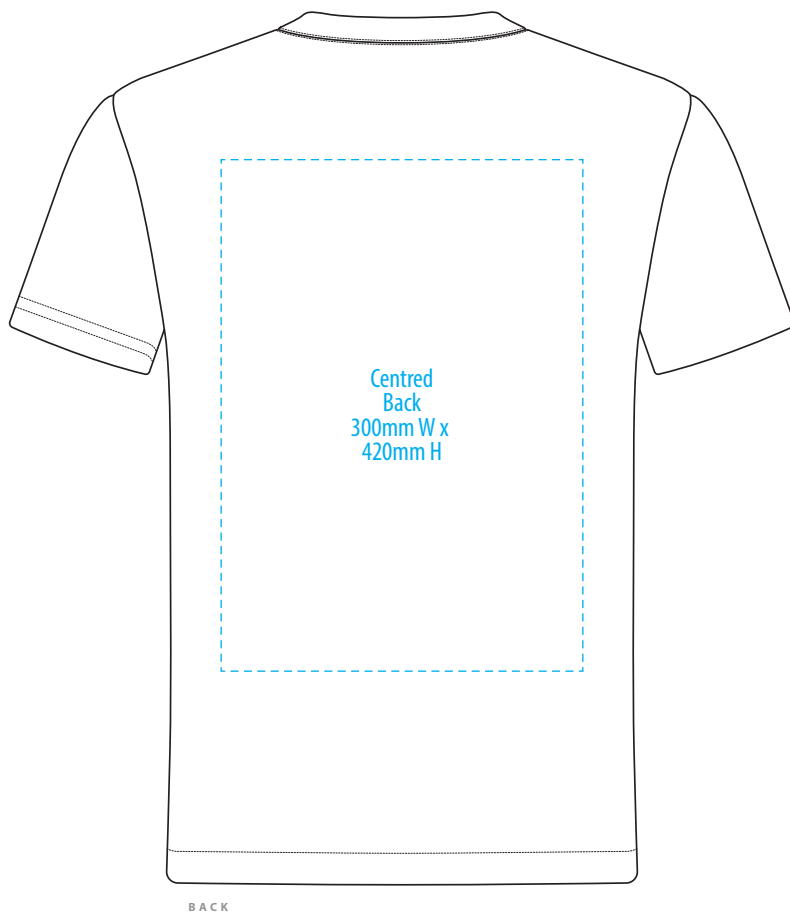

ST2020

FRONT

SIDE

BACK

COLOURWAYS

COLOUR

ST2020

COLOURWAYS

SUPACOLOUR / SCRRENPRINT

ST2020

FABRIC SWATCH

BLACK OPAL		BLACK
BRIGHT ROYAL		PMS 2728 C
GREY HEATHER		NA
KIWI		PMS 368 C
NAVY		PMS 289 C
REAL GREY		PMS 425 C
WHITE		WHITE

Pantone colours are provided as a reference only and are based on closest match. Actual product colour may differ. If a precise colour match is required we recommend ordering a sample.