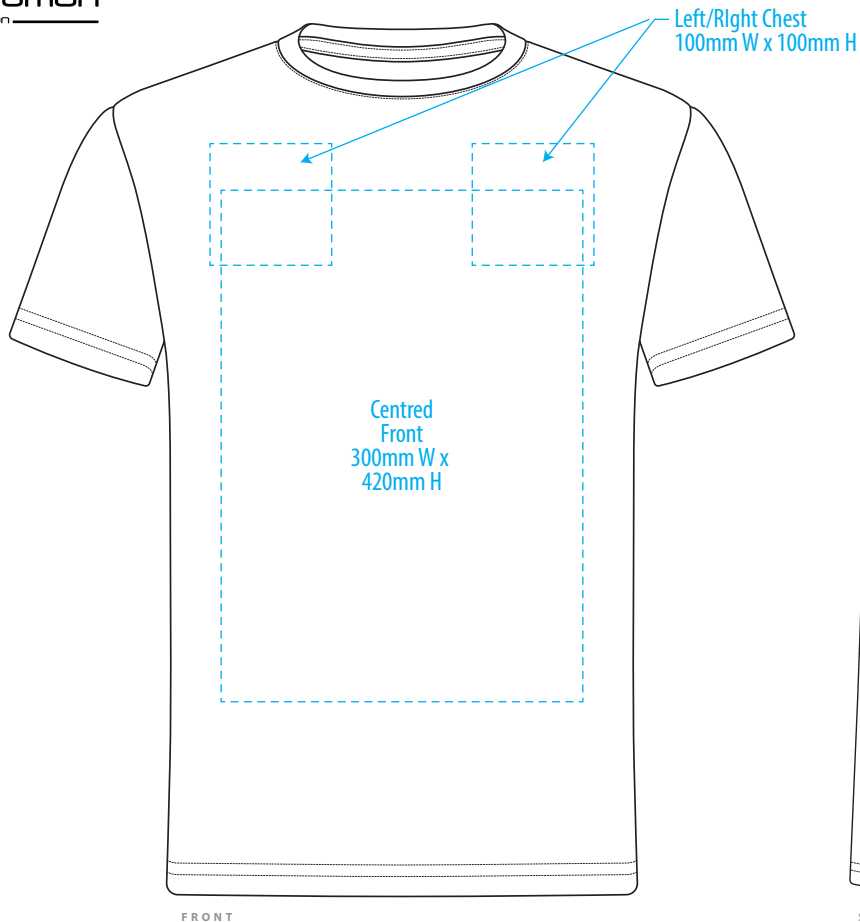

ST2020

FRONT

SIDE

BACK

COLOURWAYS

COLOUR

ST2020

COLOURWAYS

SUPACOLOUR / SCRRENPRINT

ST2020

FABRIC SWATCH

BLACK OPAL		BLACK
BRIGHT ROYAL		PMS 2728 C
GREY HEATHER		NA
KIWI		PMS 368 C
NAVY		PMS 289 C
REAL GREY		PMS 425 C
WHITE		WHITE

Pantone colours are provided as a reference only and are based on closest match. Actual product colour may differ. If a precise colour match is required we recommend ordering a sample.