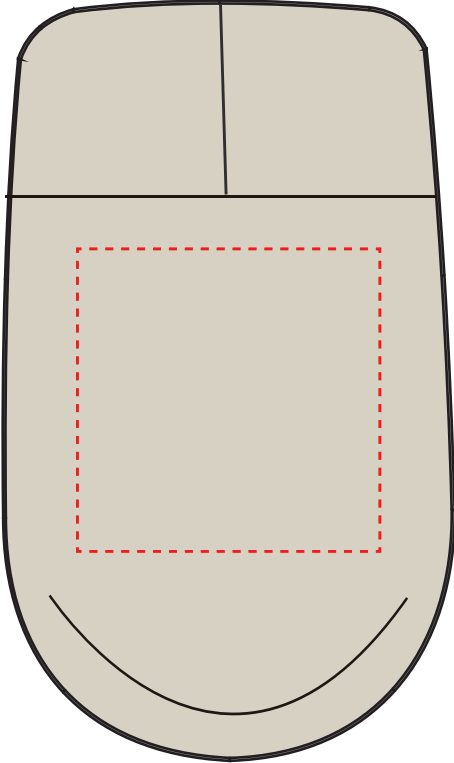

PRODUCT CODE:

SS018

PRODUCT SIZE:

100mmW x 60mmH x 35mmD

COLOUR OPTIONS:

Grey

DECORATION AREAS:

Pad Print: 40mmW x 40mmH

Digital Transfer: 40mmW x 40mmH

100% ACTUAL SIZE