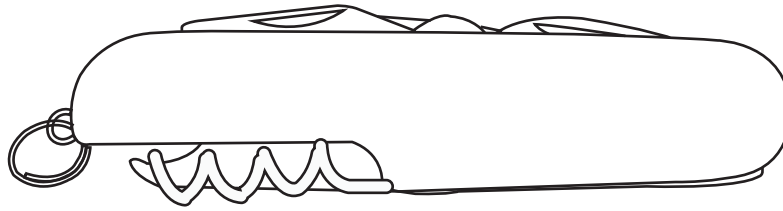

Product: **SM-9435 - 8-Function Stainless Steel Knife**

Product Size: **25mm(w) x 90mm(h)**

Product Colour:

Decoration Size: **mm(w) x mm(h)**

Decoration Method: -

Decoration Colour: -

**Artwork
Approval**

Art Version: V1

Product Scale 100%

Notes:

Please check that all the details are correct before providing your approval with confirmed art version
Where the decoration method uses digital printing techniques colours are produced using CMYK equivalent.