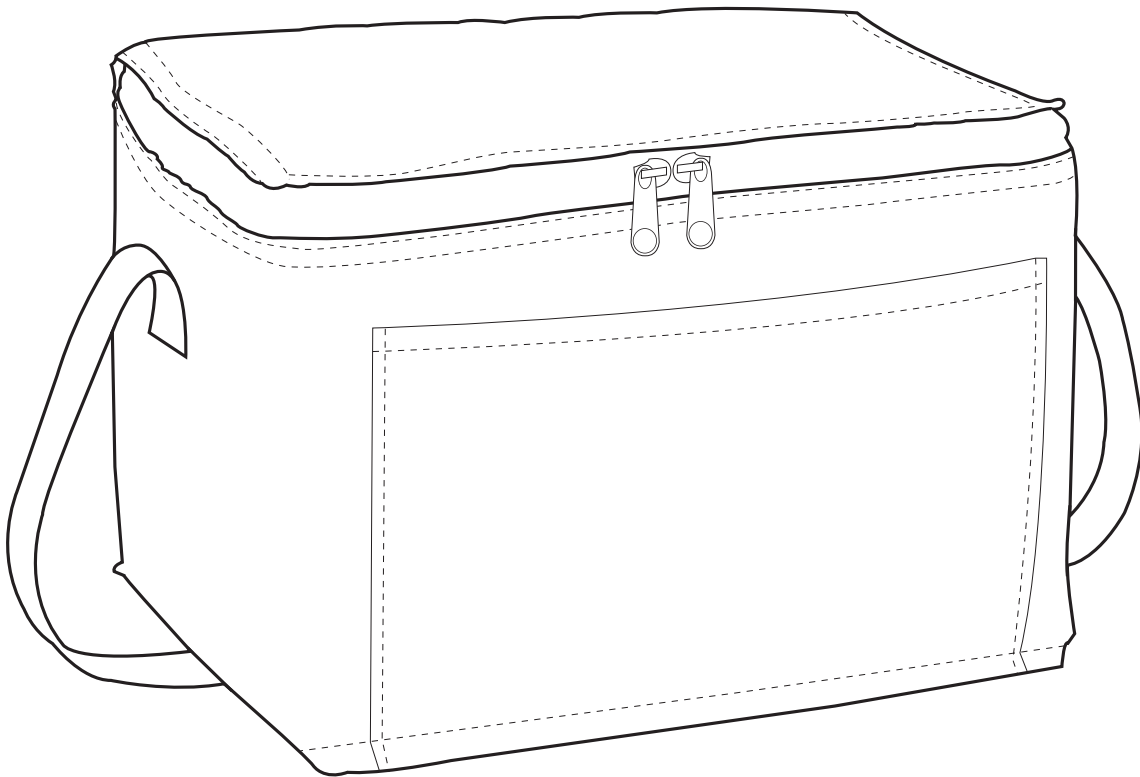

Product: **SM-7408 - Spectrum Budget 6 Can Lunch Cooler**

Product Size: **203mm(w) x 152mm(h) x 152mm(d)**

Product Colour:

Decoration Size: **mm(w) x mm(h)**

Decoration Method:

Decoration Colour:

**Artwork
Approval**

Art Version: V1

Product Scale 50%

Notes:

Please check that all the details are correct before providing your approval with confirmed art version
Where the decoration method uses digital printing techniques colours are produced using CMYK equivalent.