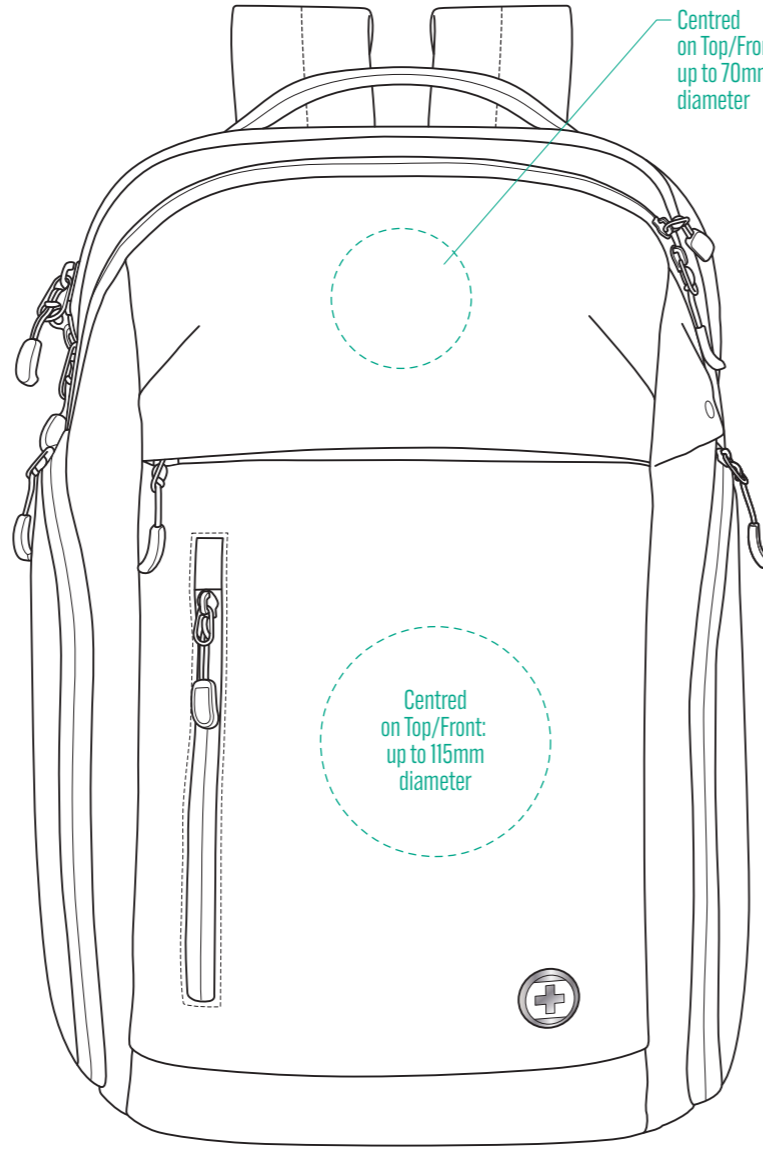

RIGHT SIDE

FRONT

BACK

LEFT SIDE

RIGHT SIDE

FRONT

BACK

LEFT SIDE

NOTE:

The maximum decoration area is a guide only and is greatly dependant on the logo shape.

RIGHT SIDE

FRONT

Centred
on Top/Front:
up to 70mm
diameter

Centred
on Top/Front:
up to 115mm
diameter

BACK

LEFT SIDE