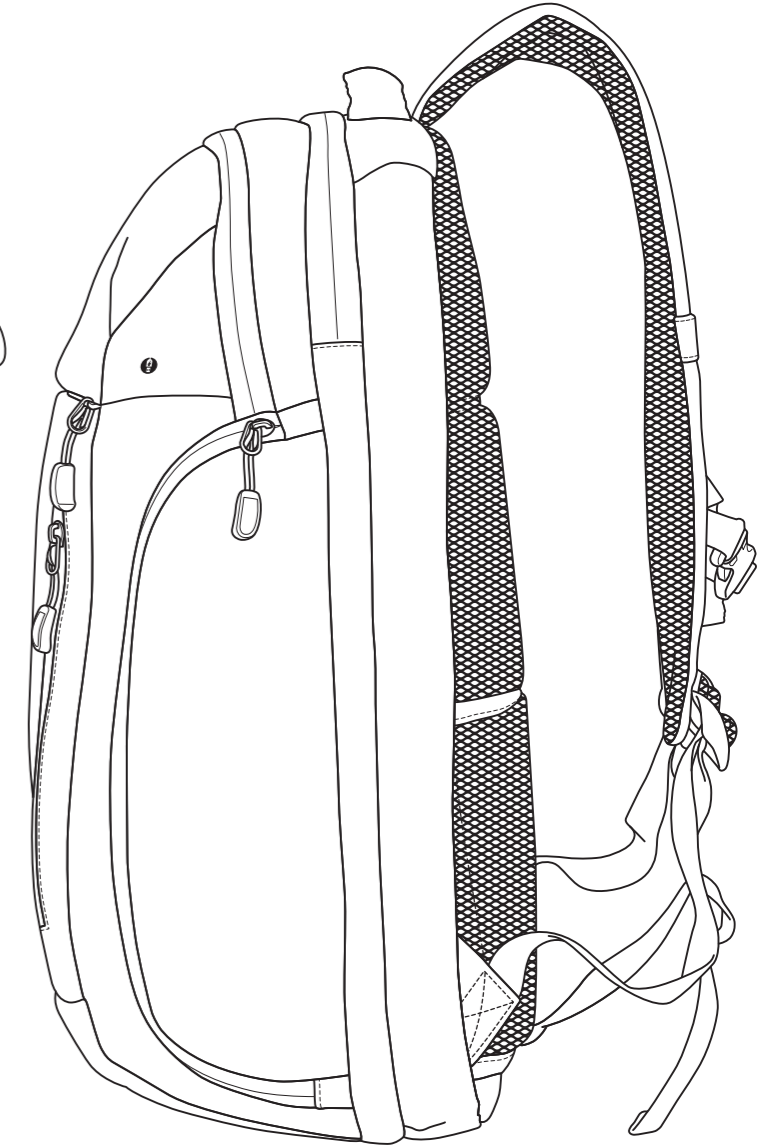

NOTE:

The maximum decoration area is a guide only and is greatly dependant on the logo shape.

RIGHT SIDE

FRONT

Centred
on Top/Front:
up to 70mm
diameter

Centred
on Top/Front:
up to 115mm
diameter

BACK

LEFT SIDE