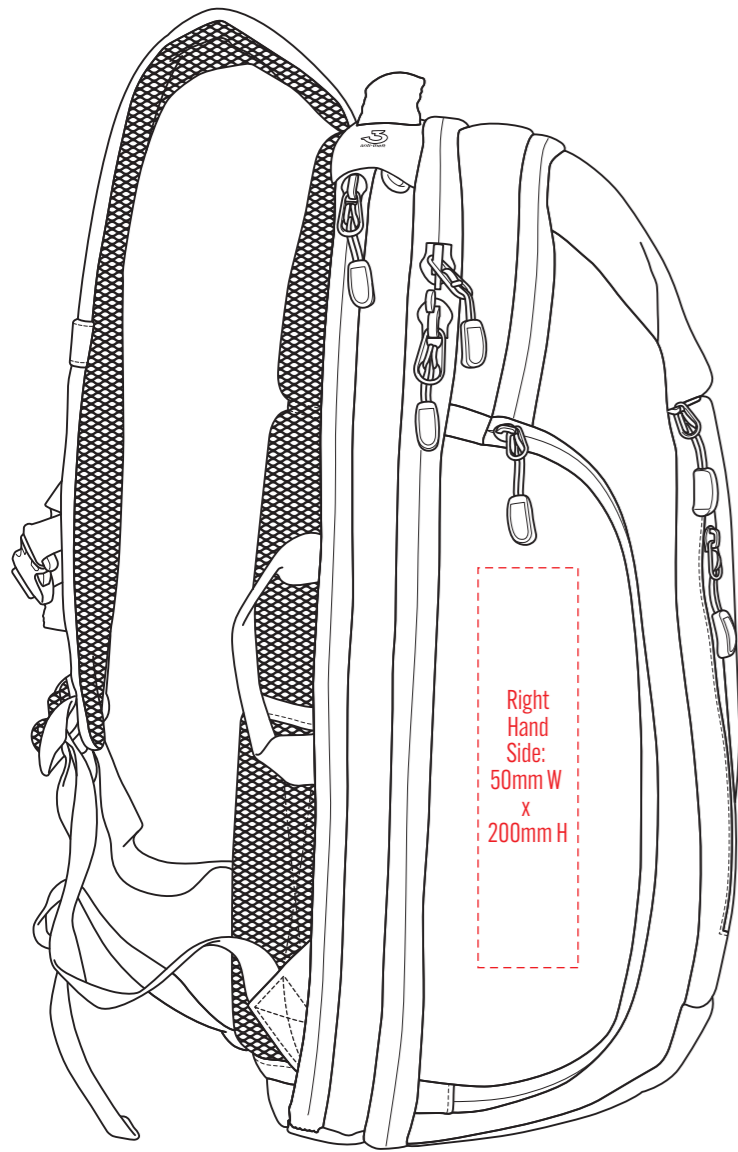

RIGHT SIDE

FRONT

BACK

LEFT SIDE

RIGHT SIDE

FRONT

BACK

LEFT SIDE

NOTE:

The maximum decoration area is a guide only and is greatly dependant on the logo shape.

RIGHT SIDE

FRONT

Centred
on Top/Front:
up to 70mm
diameter

Centred
on Top/Front:
up to 115mm
diameter

BACK

LEFT SIDE

RIGHT SIDE

FRONT

BACK

LEFT SIDE

NOTE:
The maximum decoration area is a guide only and is greatly dependant on the logo shape.