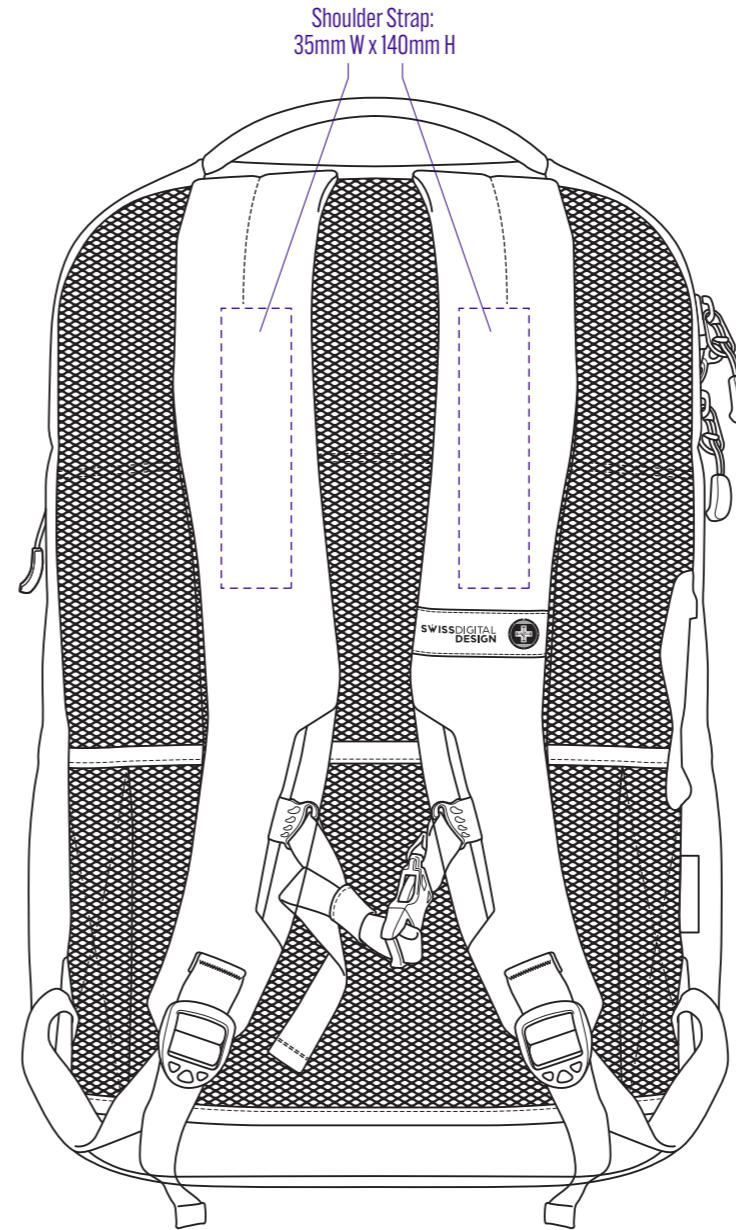

NOTE:

The maximum decoration area is a guide only and is greatly dependant on the logo shape.

RIGHT SIDE

FRONT

Centred
on Top/Front:
up to 70mm
diameter

Centred
on Top/Front:
up to 115mm
diameter

BACK

LEFT SIDE

NOTE:
The maximum decoration area is a guide only
and is greatly dependant on the logo shape.

BLACK

BLACK

Pantone colours are provided as a reference only and are based on closest match. Actual product colour may differ. If a precise colour match is required we recommend ordering a sample.

RIGHT SIDE

FRONT

BACK

LEFT SIDE

NOTE:
The maximum decoration area is a guide only and is greatly dependant on the logo shape.