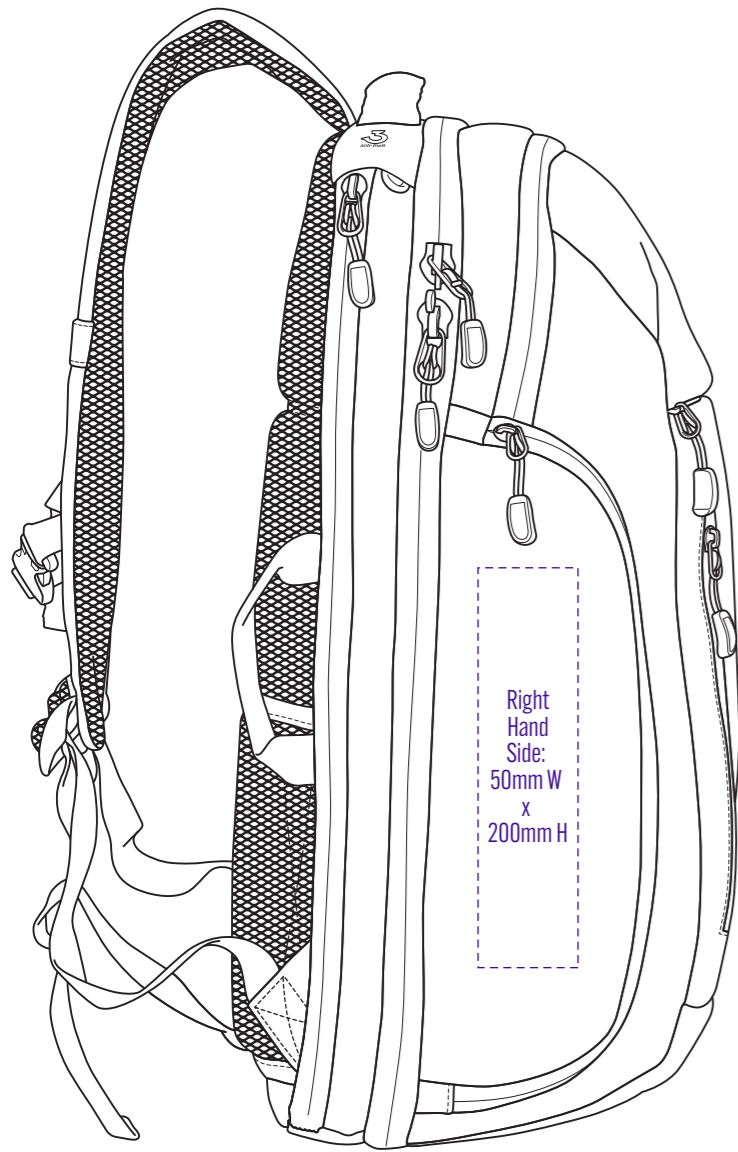

NOTE:

The maximum decoration area is a guide only and is greatly dependant on the logo shape.

RIGHT SIDE

FRONT

Centred
on Top/Front:
up to 70mm
diameter

Centred
on Top/Front:
up to 115mm
diameter

BACK

LEFT SIDE

RIGHT SIDE

FRONT

BACK

LEFT SIDE

NOTE:
The maximum decoration area is a guide only and is greatly dependant on the logo shape.