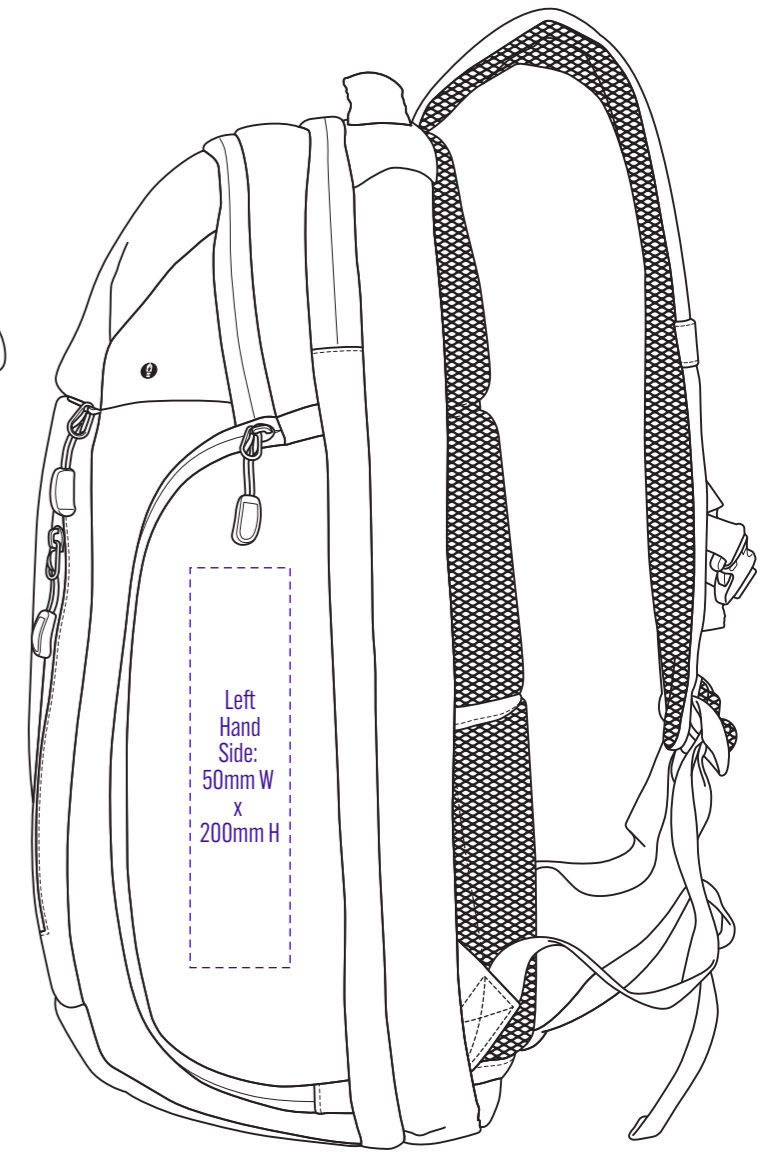

NOTE:

The maximum decoration area is a guide only and is greatly dependant on the logo shape.

RIGHT SIDE

FRONT

Centred
on Top/Front:
up to 70mm
diameter

Centred
on Top/Front:
up to 115mm
diameter

BACK

LEFT SIDE

NOTE:
The maximum decoration area is a guide only
and is greatly dependant on the logo shape.

BLACK

BLACK

Pantone colours are provided as a reference only and are based on closest match. Actual product colour may differ. If a precise colour match is required we recommend ordering a sample.

RIGHT SIDE

FRONT

BACK

LEFT SIDE

NOTE:
The maximum decoration area is a guide only and is greatly dependant on the logo shape.