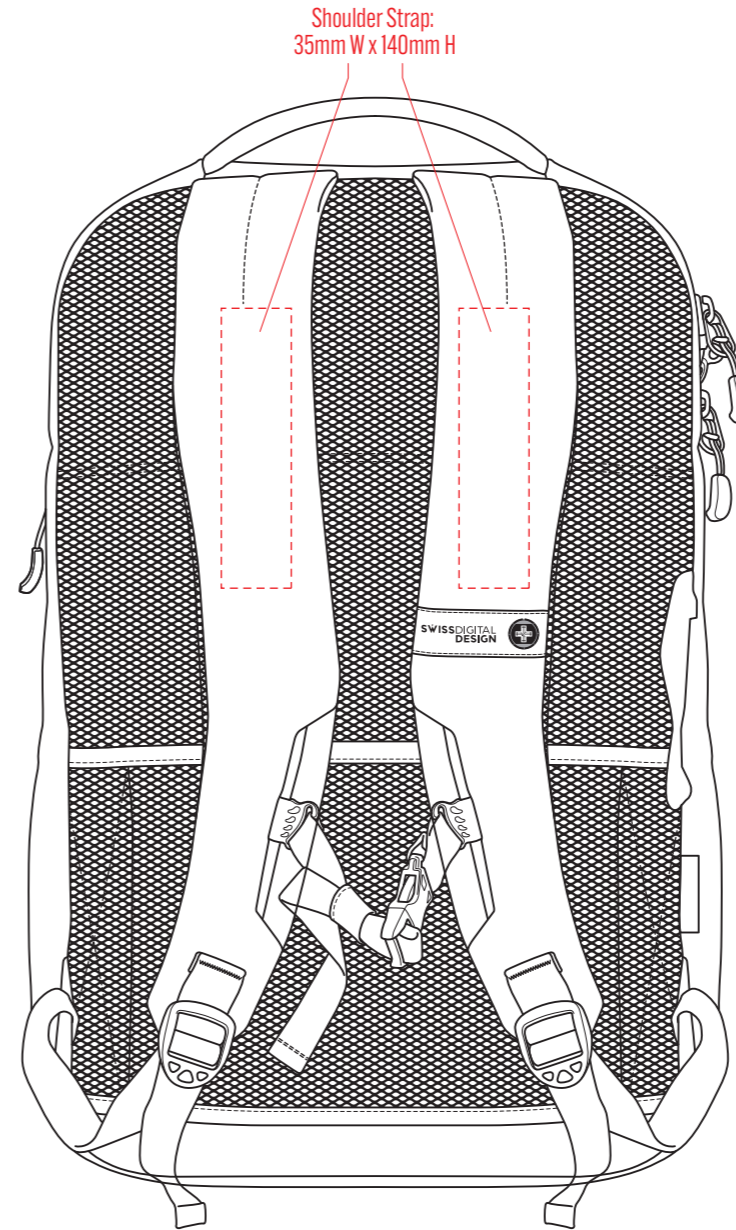

RIGHT SIDE

FRONT

BACK

LEFT SIDE

RIGHT SIDE

FRONT

BACK

LEFT SIDE

NOTE:

The maximum decoration area is a guide only and is greatly dependant on the logo shape.

RIGHT SIDE

FRONT

Centred
on Top/Front:
up to 70mm
diameter

Centred
on Top/Front:
up to 115mm
diameter

BACK

LEFT SIDE

RIGHT SIDE

FRONT

BACK

LEFT SIDE

NOTE:
The maximum decoration area is a guide only and is greatly dependant on the logo shape.