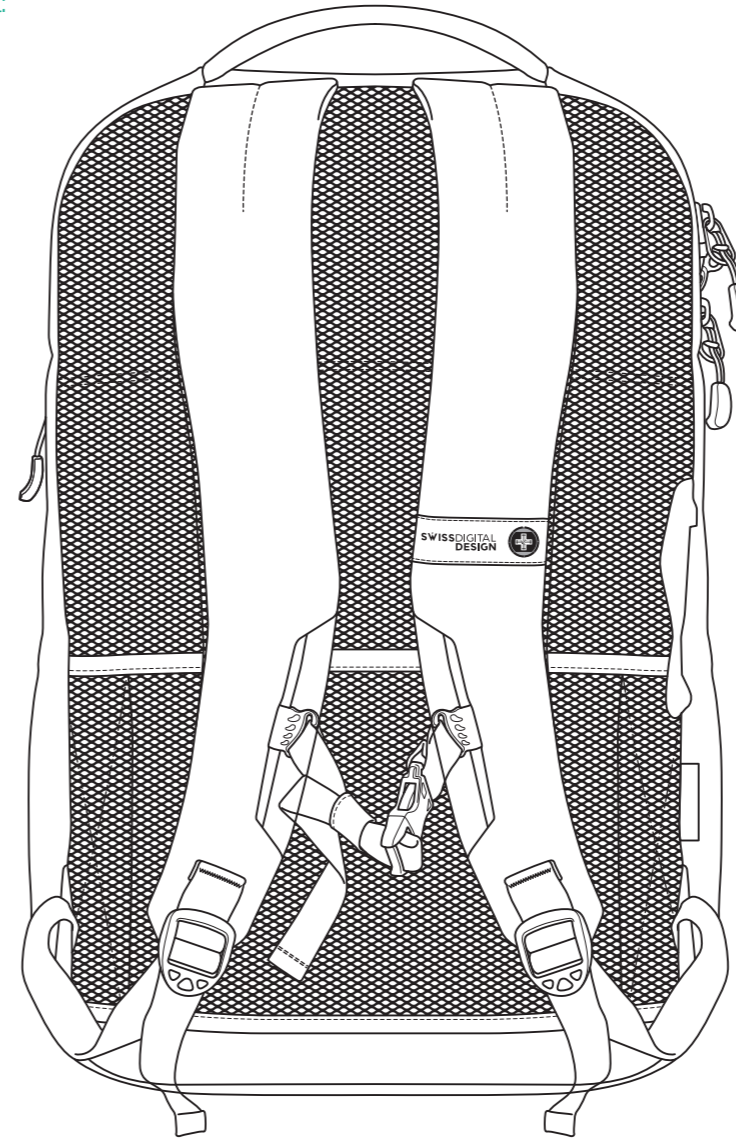

NOTE:

The maximum decoration area is a guide only and is greatly dependant on the logo shape.

RIGHT SIDE

FRONT

Centred
on Top/Front:
up to 70mm
diameter

Centred
on Top/Front:
up to 115mm
diameter

BACK

LEFT SIDE

NOTE:
The maximum decoration area is a guide only
and is greatly dependant on the logo shape.

BLACK

BLACK

Pantone colours are provided as a reference only and are based on closest match. Actual product colour may differ. If a precise colour match is required we recommend ordering a sample.

RIGHT SIDE

FRONT

BACK

LEFT SIDE

NOTE:
The maximum decoration area is a guide only and is greatly dependant on the logo shape.