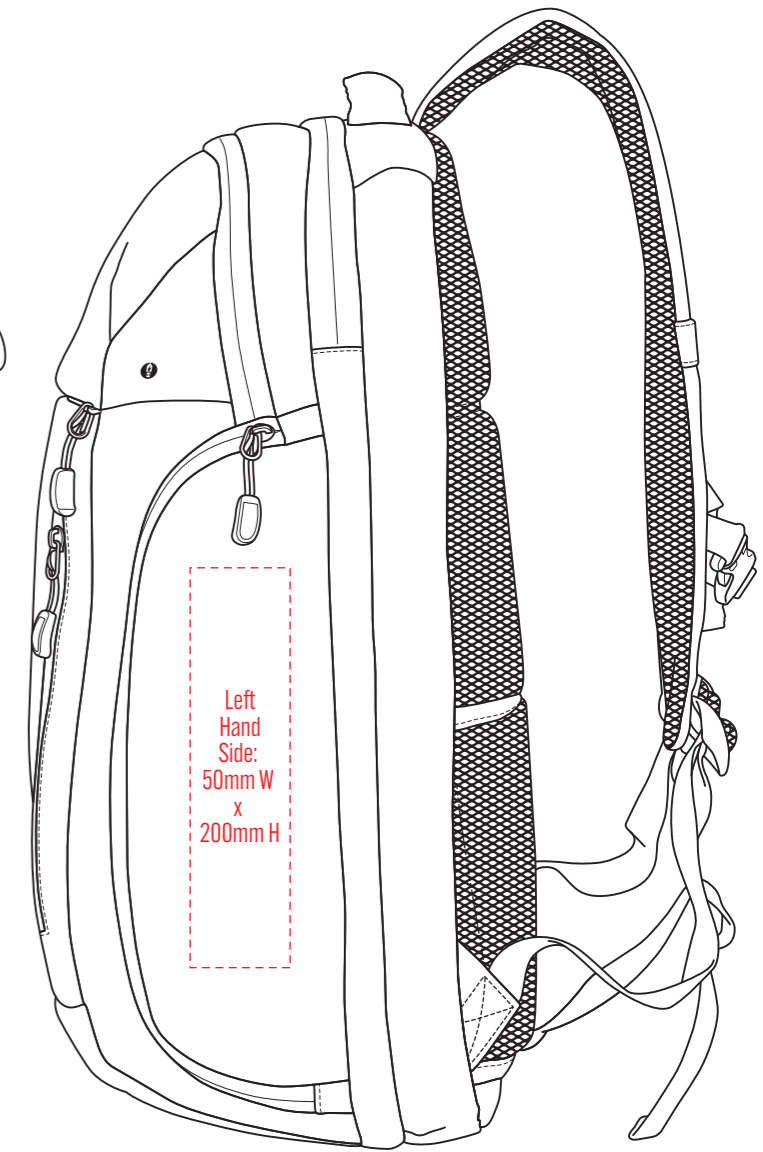

RIGHT SIDE

FRONT

BACK

LEFT SIDE

RIGHT SIDE

FRONT

BACK

LEFT SIDE

NOTE:

The maximum decoration area is a guide only and is greatly dependant on the logo shape.

RIGHT SIDE

FRONT

Centred
on Top/Front:
up to 70mm
diameter

Centred
on Top/Front:
up to 115mm
diameter

BACK

LEFT SIDE

RIGHT SIDE

FRONT

BACK

LEFT SIDE

NOTE:
The maximum decoration area is a guide only and is greatly dependant on the logo shape.