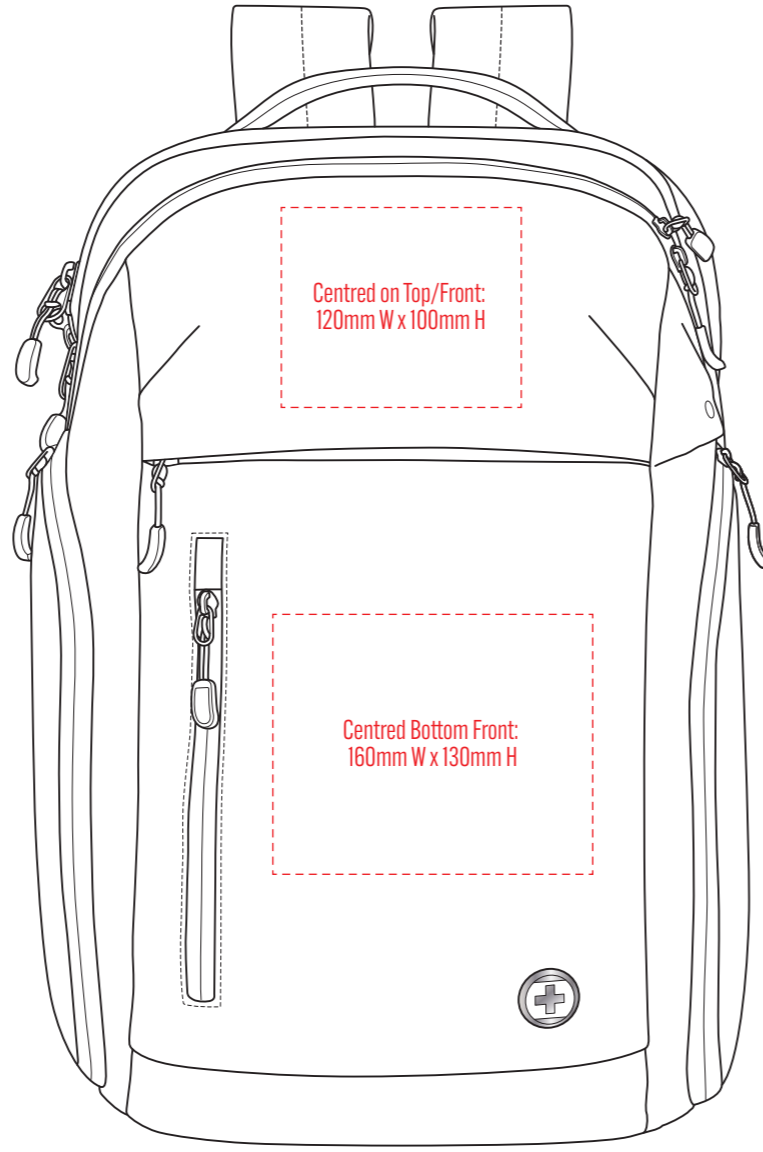

RIGHT SIDE

FRONT

BACK

LEFT SIDE

RIGHT SIDE

FRONT

BACK

LEFT SIDE

NOTE:

The maximum decoration area is a guide only and is greatly dependant on the logo shape.

RIGHT SIDE

FRONT

Centred
on Top/Front:
up to 70mm
diameter

Centred
on Top/Front:
up to 115mm
diameter

BACK

LEFT SIDE

RIGHT SIDE

FRONT

BACK

LEFT SIDE

NOTE:
The maximum decoration area is a guide only and is greatly dependant on the logo shape.