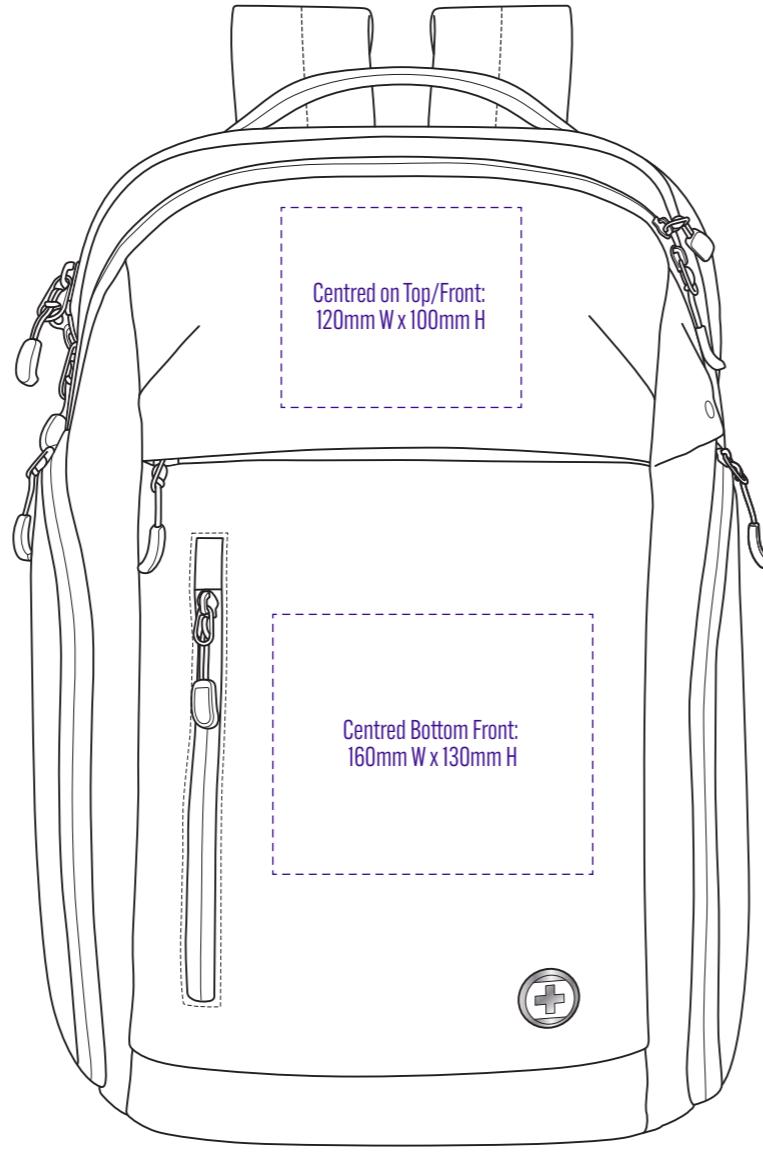

NOTE:

The maximum decoration area is a guide only and is greatly dependant on the logo shape.

RIGHT SIDE

FRONT

Centred
on Top/Front:
up to 70mm
diameter

Centred
on Top/Front:
up to 115mm
diameter

BACK

LEFT SIDE

NOTE:
The maximum decoration area is a guide only
and is greatly dependant on the logo shape.

BLACK

BLACK

Pantone colours are provided as a reference only and are based on closest match. Actual product colour may differ. If a precise colour match is required we recommend ordering a sample.

RIGHT SIDE

FRONT

BACK

LEFT SIDE

NOTE:
The maximum decoration area is a guide only and is greatly dependant on the logo shape.