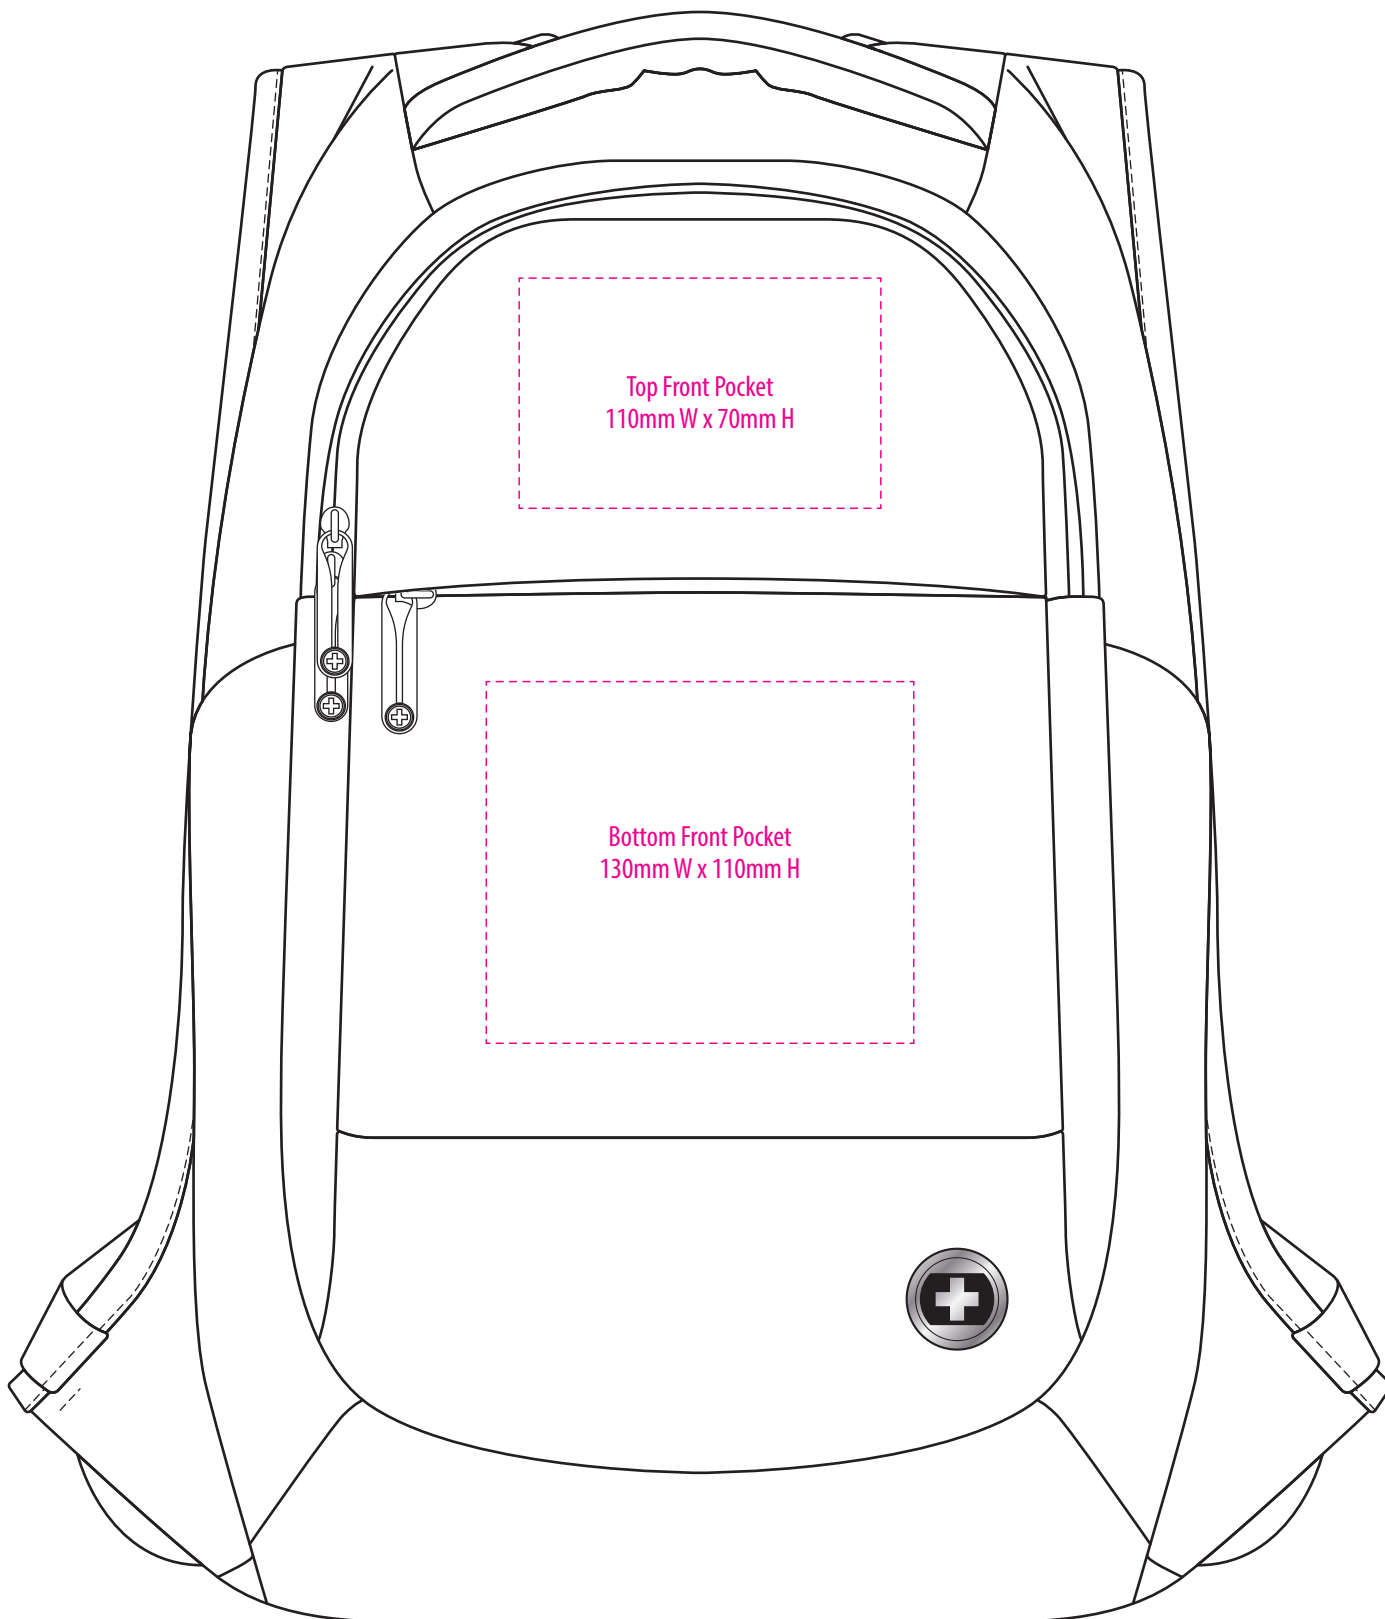

SD703

NOTE:

The maximum decoration area is a guide only and is greatly dependant on the logo shape.

FRONT

SUPACOLOUR