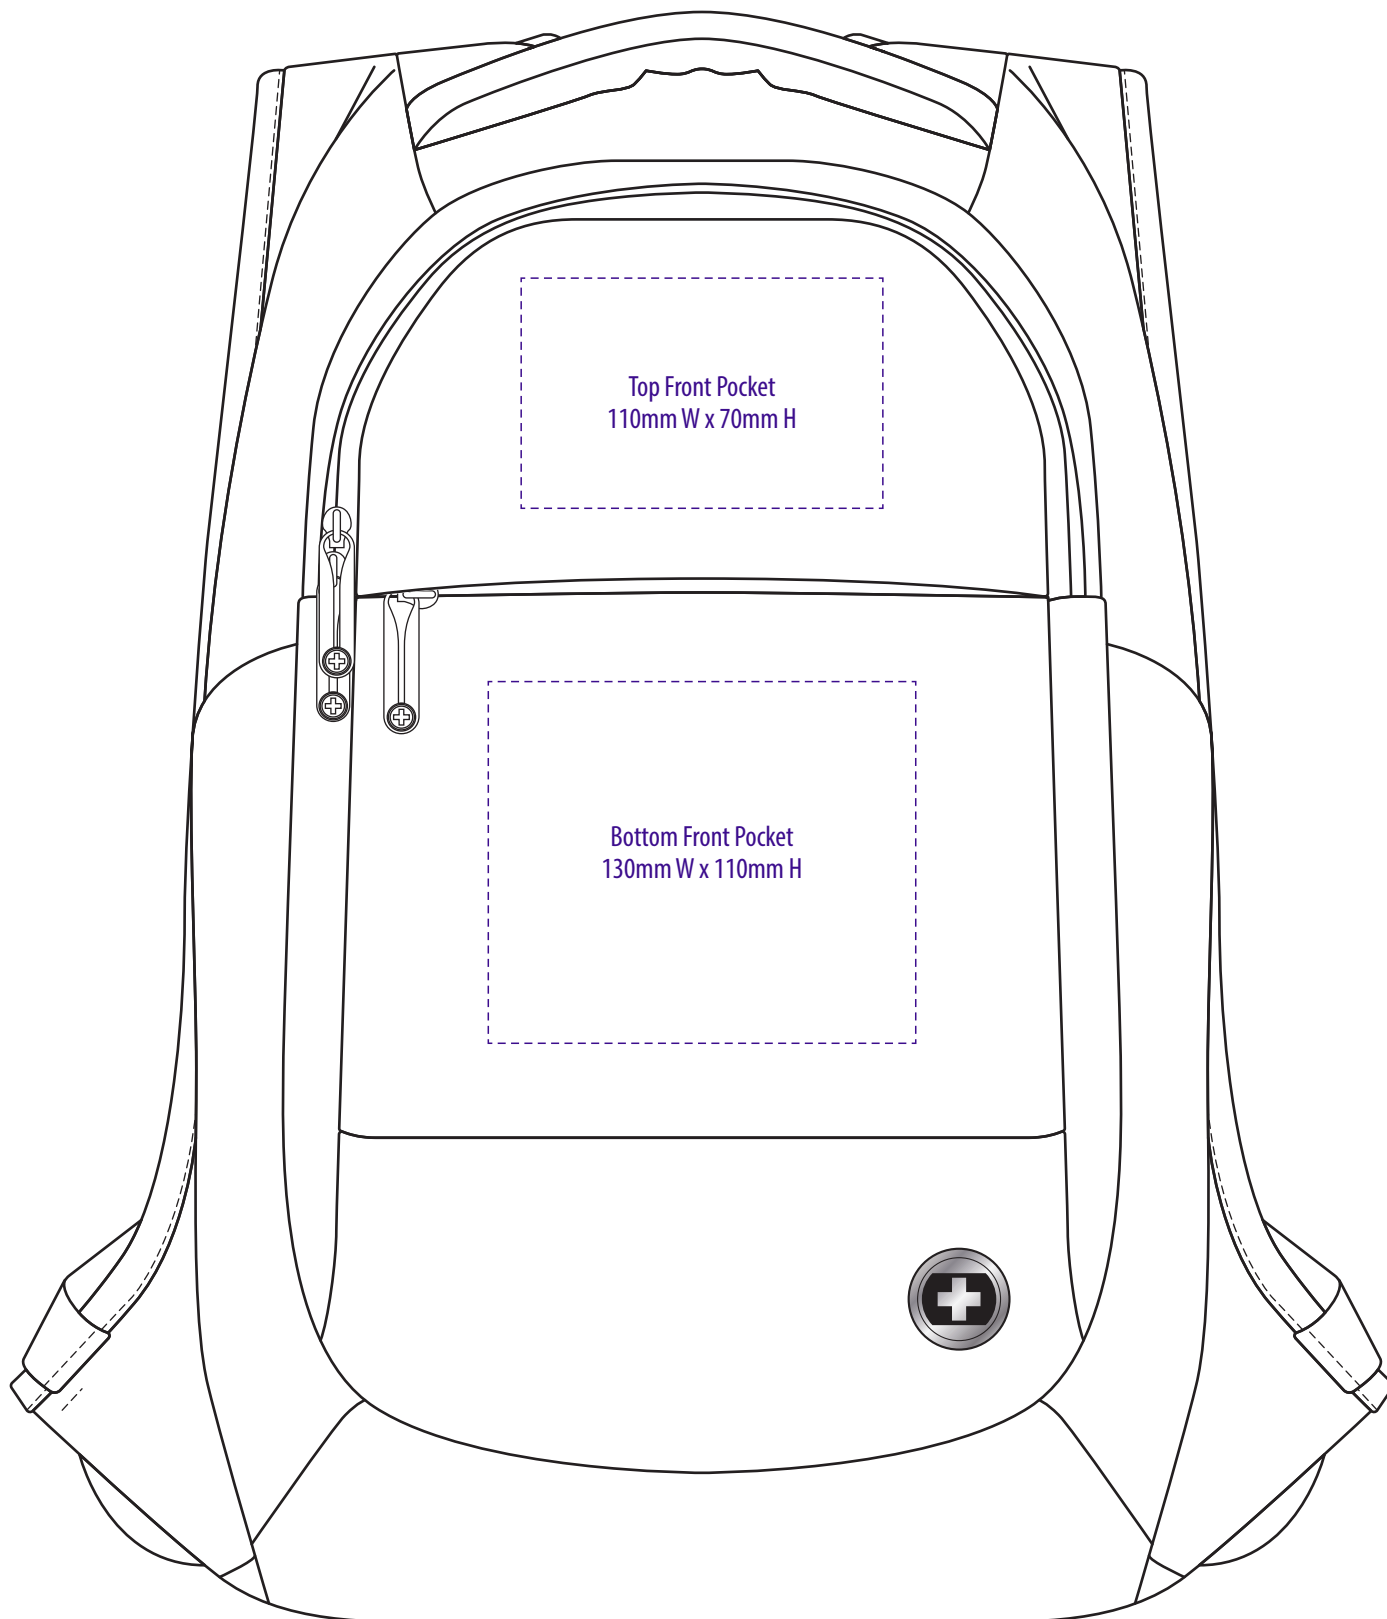

# SD703

**NOTE:**

The maximum decoration area is a guide only and is greatly dependant on the logo shape.

FRONT

-----  
SUPACOLOUR

# SD703

**NOTE:**

The maximum decoration area is a guide only and is greatly dependant on the logo shape.

FRONT

-----  
DTF

SD703

FABRIC SWATCH

**BLACK**