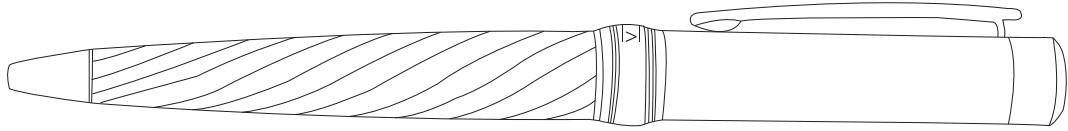

Product: **SC1015 - Scriptura Striation  
Ballpoint Pen**  
Product Size: **139mm(h) x 10mm Ø**  
Product Colour:  
Decoration Size: **mm(w) x mm(h)**  
Decoration Method:  
Decoration Colour:

**Artwork  
Approval**

Art Version: V1

**Product Scale 100%**

**Notes:**

Please check that all the details are correct before providing your approval with confirmed art version  
Where the decoration method uses digital printing techniques colours are produced using CMYK equivalent.