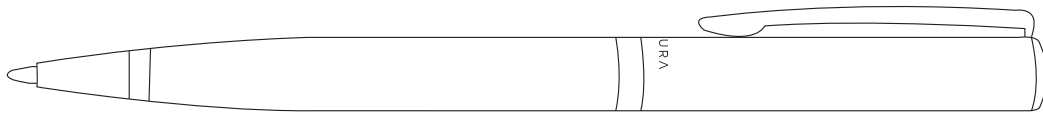

Product: **SC1013 - Scriptura Hercules
Ballpoint Pen**
Product Size: **Pen: 121mm(h) x 10mm (Dia)
Box: 165mm(h) x 37mm(w) x 25mm(d)
Sleeve: 164.5mm(h) x 39mm(w) x 25mm(d)**
Product Colour:
Decoration Size: **mm(w) x mm(h)**
Decoration Method:
Decoration Colour:

**Artwork
Approval**

Art Version: V1

Product Scale 100%

Box Lid - top view

Sleeve Lid - top view

Notes:

Please check that all the details are correct before providing your approval with confirmed art version
Where the decoration method uses digital printing techniques colours are produced using CMYK equivalent.