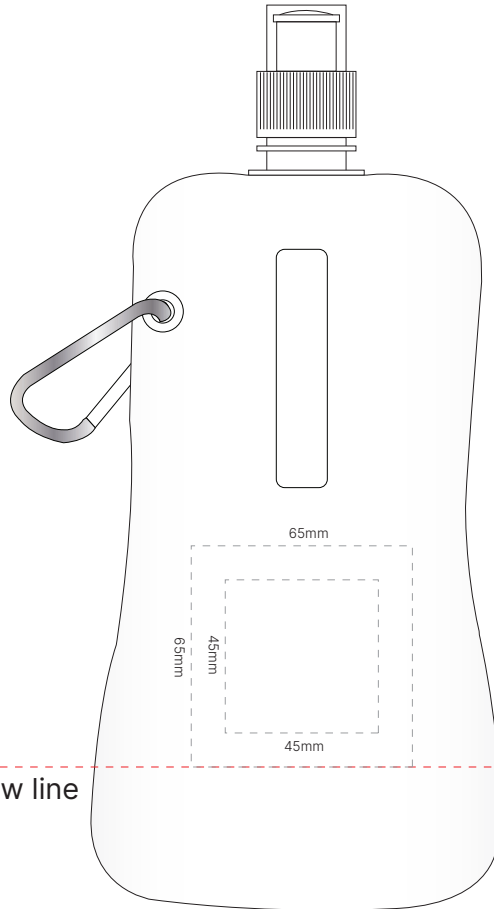

Actual Print Size

(Please specify actual print size here)

Do not print below line

<p>Product Colour/s (Please specify product colour/s here)</p>	<p>Print colour/s (Please specify product colour/s here)</p>	<p>Quantity (Please specify quantity here)</p>
<p>Print Method</p> <p><input type="checkbox"/> Pad Print: 45mm W x 45mm H</p> <p><input type="checkbox"/> Screen Print: 65mm w x 65mm h</p>		<p>Colours Available</p>

Additional Notes/Art Instructions:

*Special art instructions that needs to be noted shall be placed here. If none, this note must be removed.

Disclaimer notes:

Colour proofs are to be used as a guide only. Line drawing is for approximate print positional guide only. Please familiarise yourself with the product prior to approving. It is not intended to be an exact scale or detailed representation. Small details or text, including™®, may fill in and not be legible. Dotted lines will not be printed and are for maximum print guide only. The fine lines and details in your logo may not be able to be clearly.