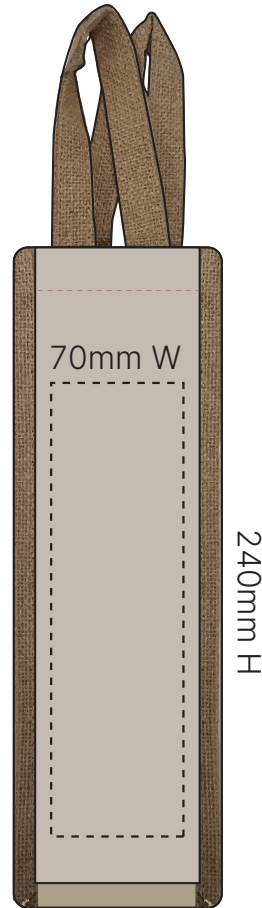

ARTWORK (25% approx.)
NEW/REPEAT ORDER/ REDO/BACK ORDER

Actual Print Size
(Please specify actual print size here)

<p>Product Colour/s (Please specify product colour/s here)</p>	<p>Print colour/s (Please specify product colour/s here)</p>	<p>Quantity (Please specify quantity here)</p>
<p>Print Method <input type="checkbox"/> Digital Transfer Print: 70mm W x 240mm H</p>		<p>Colours Available</p> <p> </p>

Additional Notes/Art Instructions:
*Special art instructions that needs to be noted shall be placed here. If none, this note must be removed.

Disclaimer notes:

Colour proofs are to be used as a guide only. Line drawing is for approximate print positional guide only. Please familiarise yourself with the product prior to approving. It is not intended to be an exact scale or detailed representation. Small details or text, including™®, may fill in and not be legible. Dotted lines will not be printed and are for maximum print guide only. The fine lines and details in your logo may not be able to be clearly.