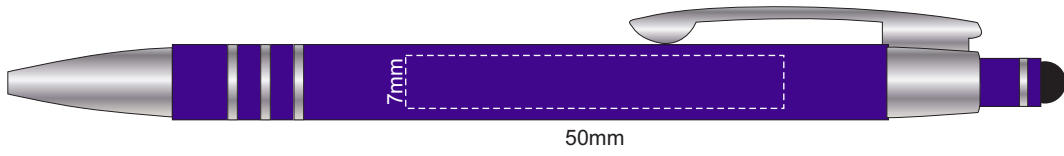

100% Actual size
Direct Digital Print