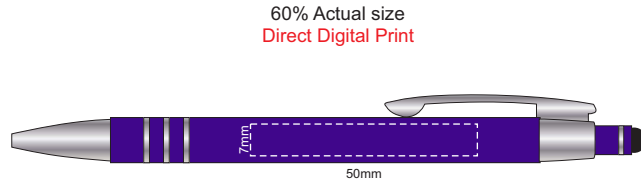

**Product Number:** P125  
**Product Name :** Roma Pen

**Branding**

**Direct Digital Print**

Print Area: 50mm W x 7mm H

**Laser Engraving**

Print Area: 50mm W x 6mm H

Finished print area : Direct Digital  
 Finished print area : Laser Engraved  
 Finished print area :  
 Approx opposite positions

Colour proofs are to be used as a guide only. Line drawing is for approximate print positional guide only. Please familiarise yourself with the product prior to approving. It is not intended to be an exact scale or detailed representation. Small details or text, including <sup>TM</sup>@©, may fill in and not be legible. Dotted lines will not be printed and are for maximum print guide only. The fine lines and details in your logo may not be able to be clearly.