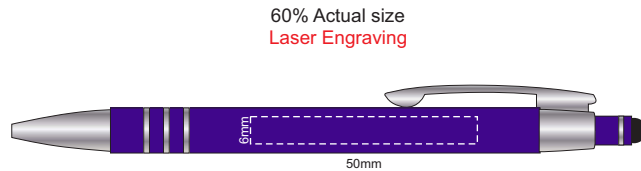

**Product Number:** P125  
**Product Name :** Roma Pen

**Branding**

**Direct Digital Print**

Print Area: 50mm W x 7mm H

**Laser Engraving**

Print Area: 50mm W x 6mm H

Finished print area : Direct Digital  
 Finished print area : Laser Engraved  
 Finished print area :  
 Approx opposite positions

Colour proofs are to be used as a guide only. Line drawing is for approximate print positional guide only. Please familiarise yourself with the product prior to approving. It is not intended to be an exact scale or detailed representation. Small details or text, including <sup>TM</sup>@©, may fill in and not be legible. Dotted lines will not be printed and are for maximum print guide only. The fine lines and details in your logo may not be able to be clearly.