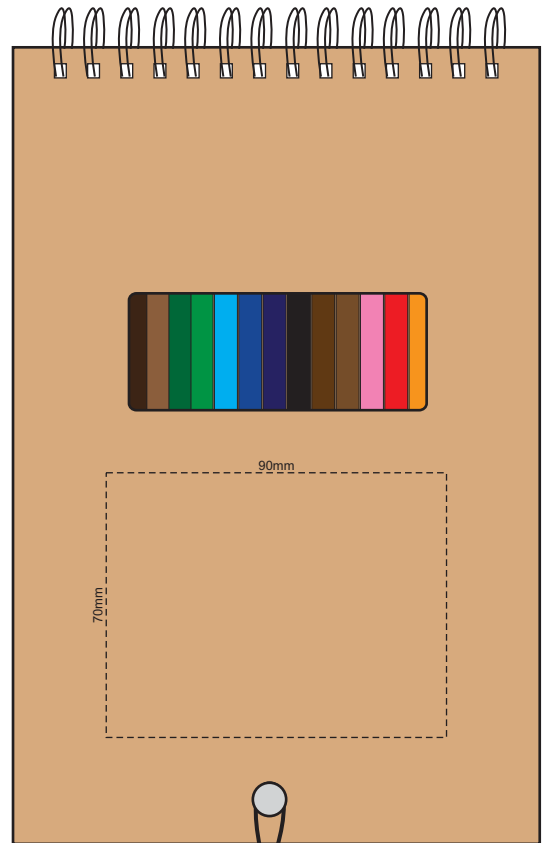

Product Number: Np148
Product Name : Quick Flip Illustrator

Branding

Screen Print

Print Area: 90mm W x 70mm H

Digital Label

Print Area: 90mm W x 70mm H

Digital Print

Screen Print

Colours Available

Finished print area : Digital Print
 Finished print area : Screen Print
 Finished print area :
 Approx opposite positions

NEW/REPEAT ORDER/REDO/BACK ORDER

Additional Notes/Art Instructions:

*Special art instructions that needs to be noted shall be placed here.

Disclaimer noted:

Colour proofs are to be used as a guide only. Line drawing is for approximate print positional guide only. Please familiarise yourself with the product prior to approving. It is not intended to be an exact scale or detailed representation. Small details or text, including TM@©, may fill in and not be legible. Dotted lines will not be printed and are for

100% Actual size

Screen Print

Digital Label