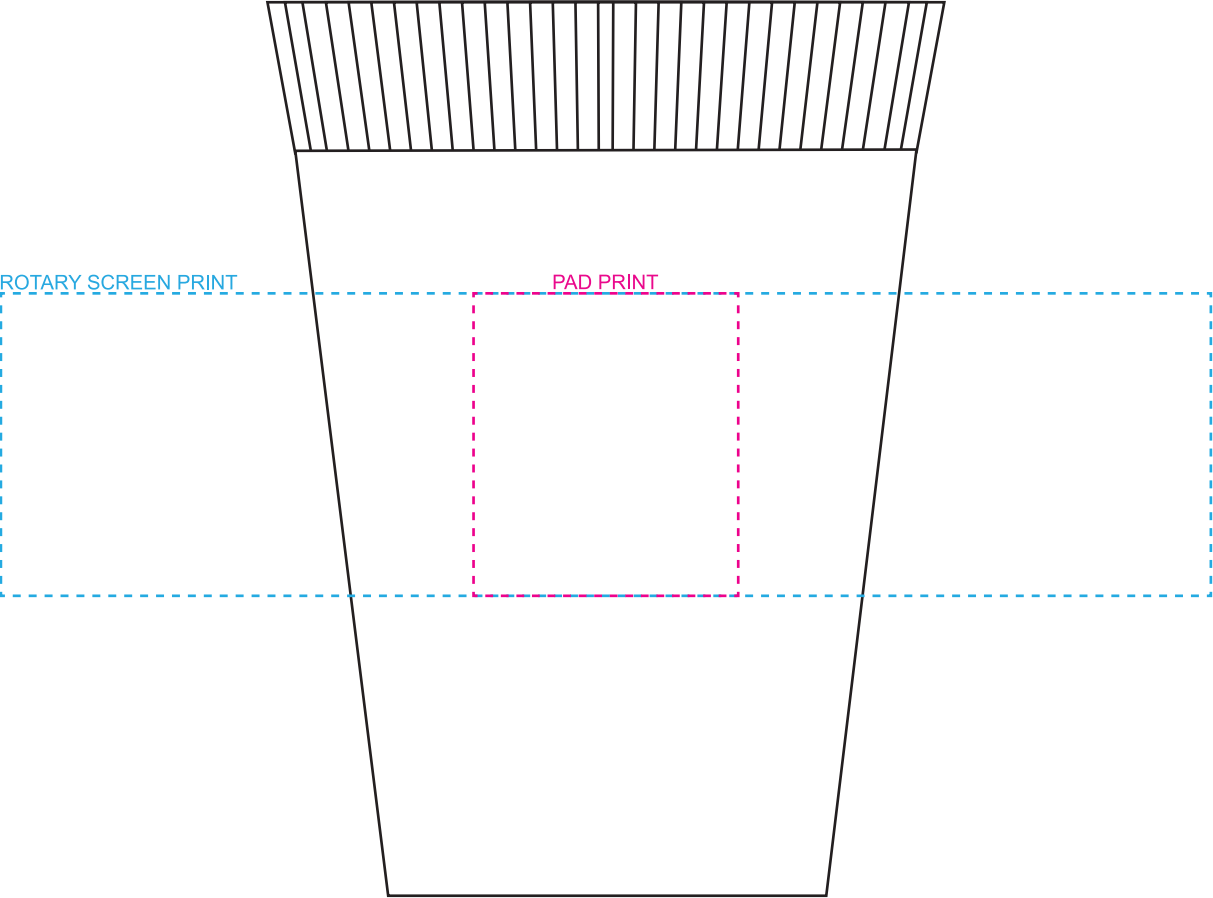

PRODUCT CODE:

MP023

PRODUCT SIZE:

125mmH x 87mmD

COLOUR OPTIONS:

Black, White

DECORATION AREAS:

Pad Print: 35mmW x 40mmH

Rotary Screen: 160mmW x 40mmH

100% ACTUAL SIZE