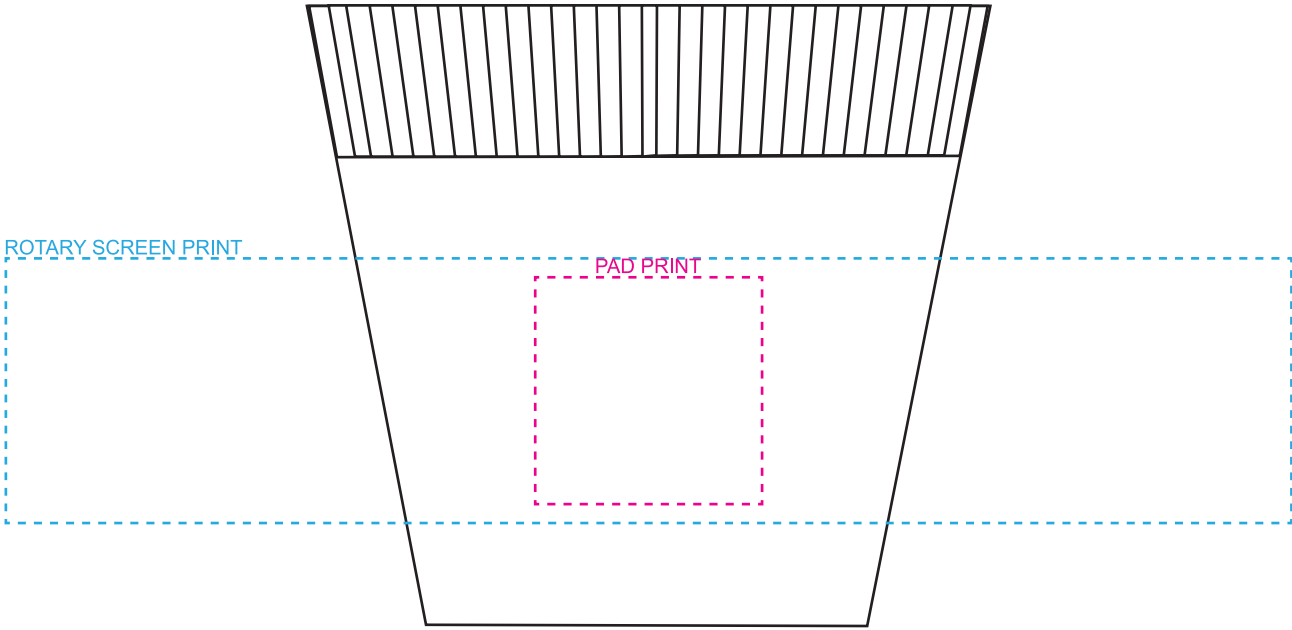

PRODUCT CODE:

MP022

PRODUCT SIZE:

88mmH x 87mmD

COLOUR OPTIONS:

Black , White

DECORATION AREAS:

Pad Print: 30mmW x 30mmH

Rotary Screen: 170mmW x 35mmH

100% ACTUAL SIZE