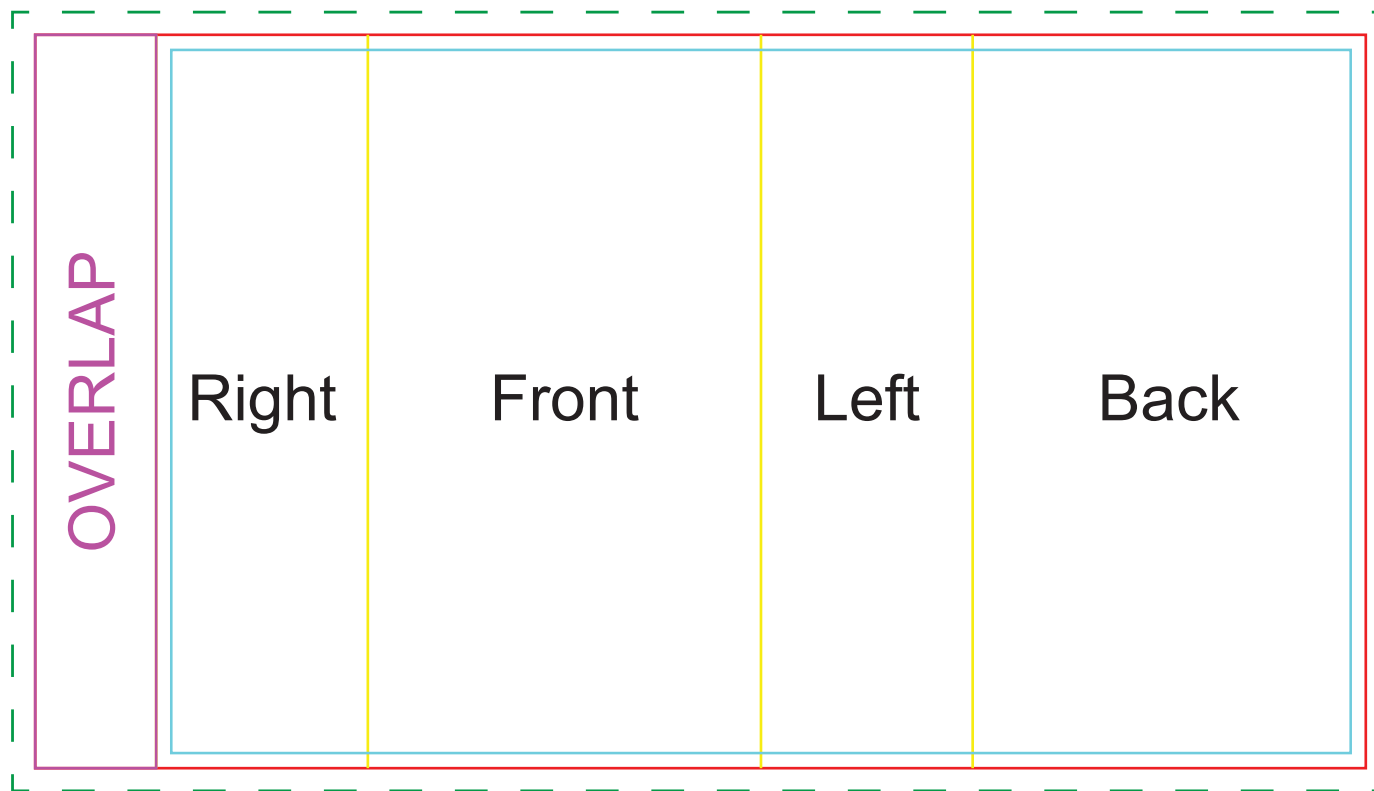

### STANDARD INCLUSION

Below is the actual size

Plugin for USB

Plugin for USB

Below is the actual size

Natural gift box with Label

**SLEEVE**

Print Area: 176mmL x 97mmH