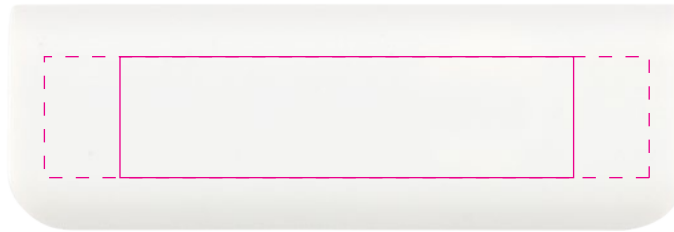

Customer
Logo

LL9111

Impulse Power Bank + Label on Box

ARTWORK APPROVAL **1**

JOB #

CUST #

QUANTITY:

- ☐ QTY: Colour: White
- ☐ QTY: Colour: Black

PAD PRINT ☐ PMS XXXc

DIGITAL PRINT ☐ CMYK

DIGITAL LABEL ☐ [Label Icon]

CLOSEST CMYK MATCH

- ☐ PMS XXX
- ☐ PMS XXX
- ☐ PMS XXX

DECORATION SIZE

PAD PRINT
Print Area: 60mmL x 16mmH
Actual print size:

DIGITAL PRINT
Print Area: 80mmL x 16mmH
Actual print size:

Finished print area - Pad Print
Finished print area - Digital Print

DIGITAL LABEL

Print Area: 70mmL x 40mmH
Actual print size:

Max print area for copy & text
Finished print area
Bleed line

STANDARD INCLUSION

STANDARD INCLUSION

Below is the actual size

Plugin for USB