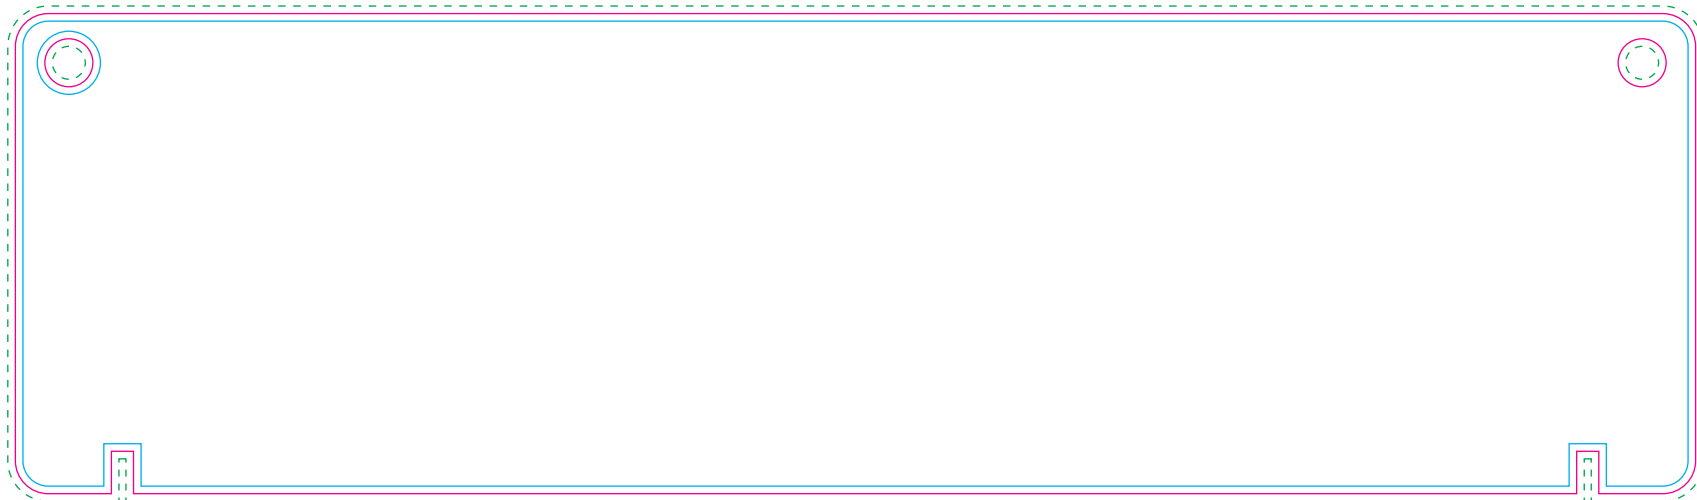

Customer
Logo

LL8509 NoteMaster

ARTWORK APPROVAL **1**

JOB #

CUST #

QUANTITY:

QTY:

Colour: White

DIGITAL PRINT

CLOSEST CMYK MATCH

- PMS XXX
- PMS XXX
- PMS XXX

Below is 50% of the actual print size

DECORATION SIZE

DIGITAL PRINT

Print Area: 445.5mmL x 127mmH

Actual print size:

Max print area for copy & text

Finished print area

Bleed - 2mm

Below is the actual print size

DECORATION SIZE
DIGITAL PRINT
Print Area: 445.5mmL x 127mmH
Actual print size:

Max print area for copy & text	
Finished print area	
Bleed - 2mm	