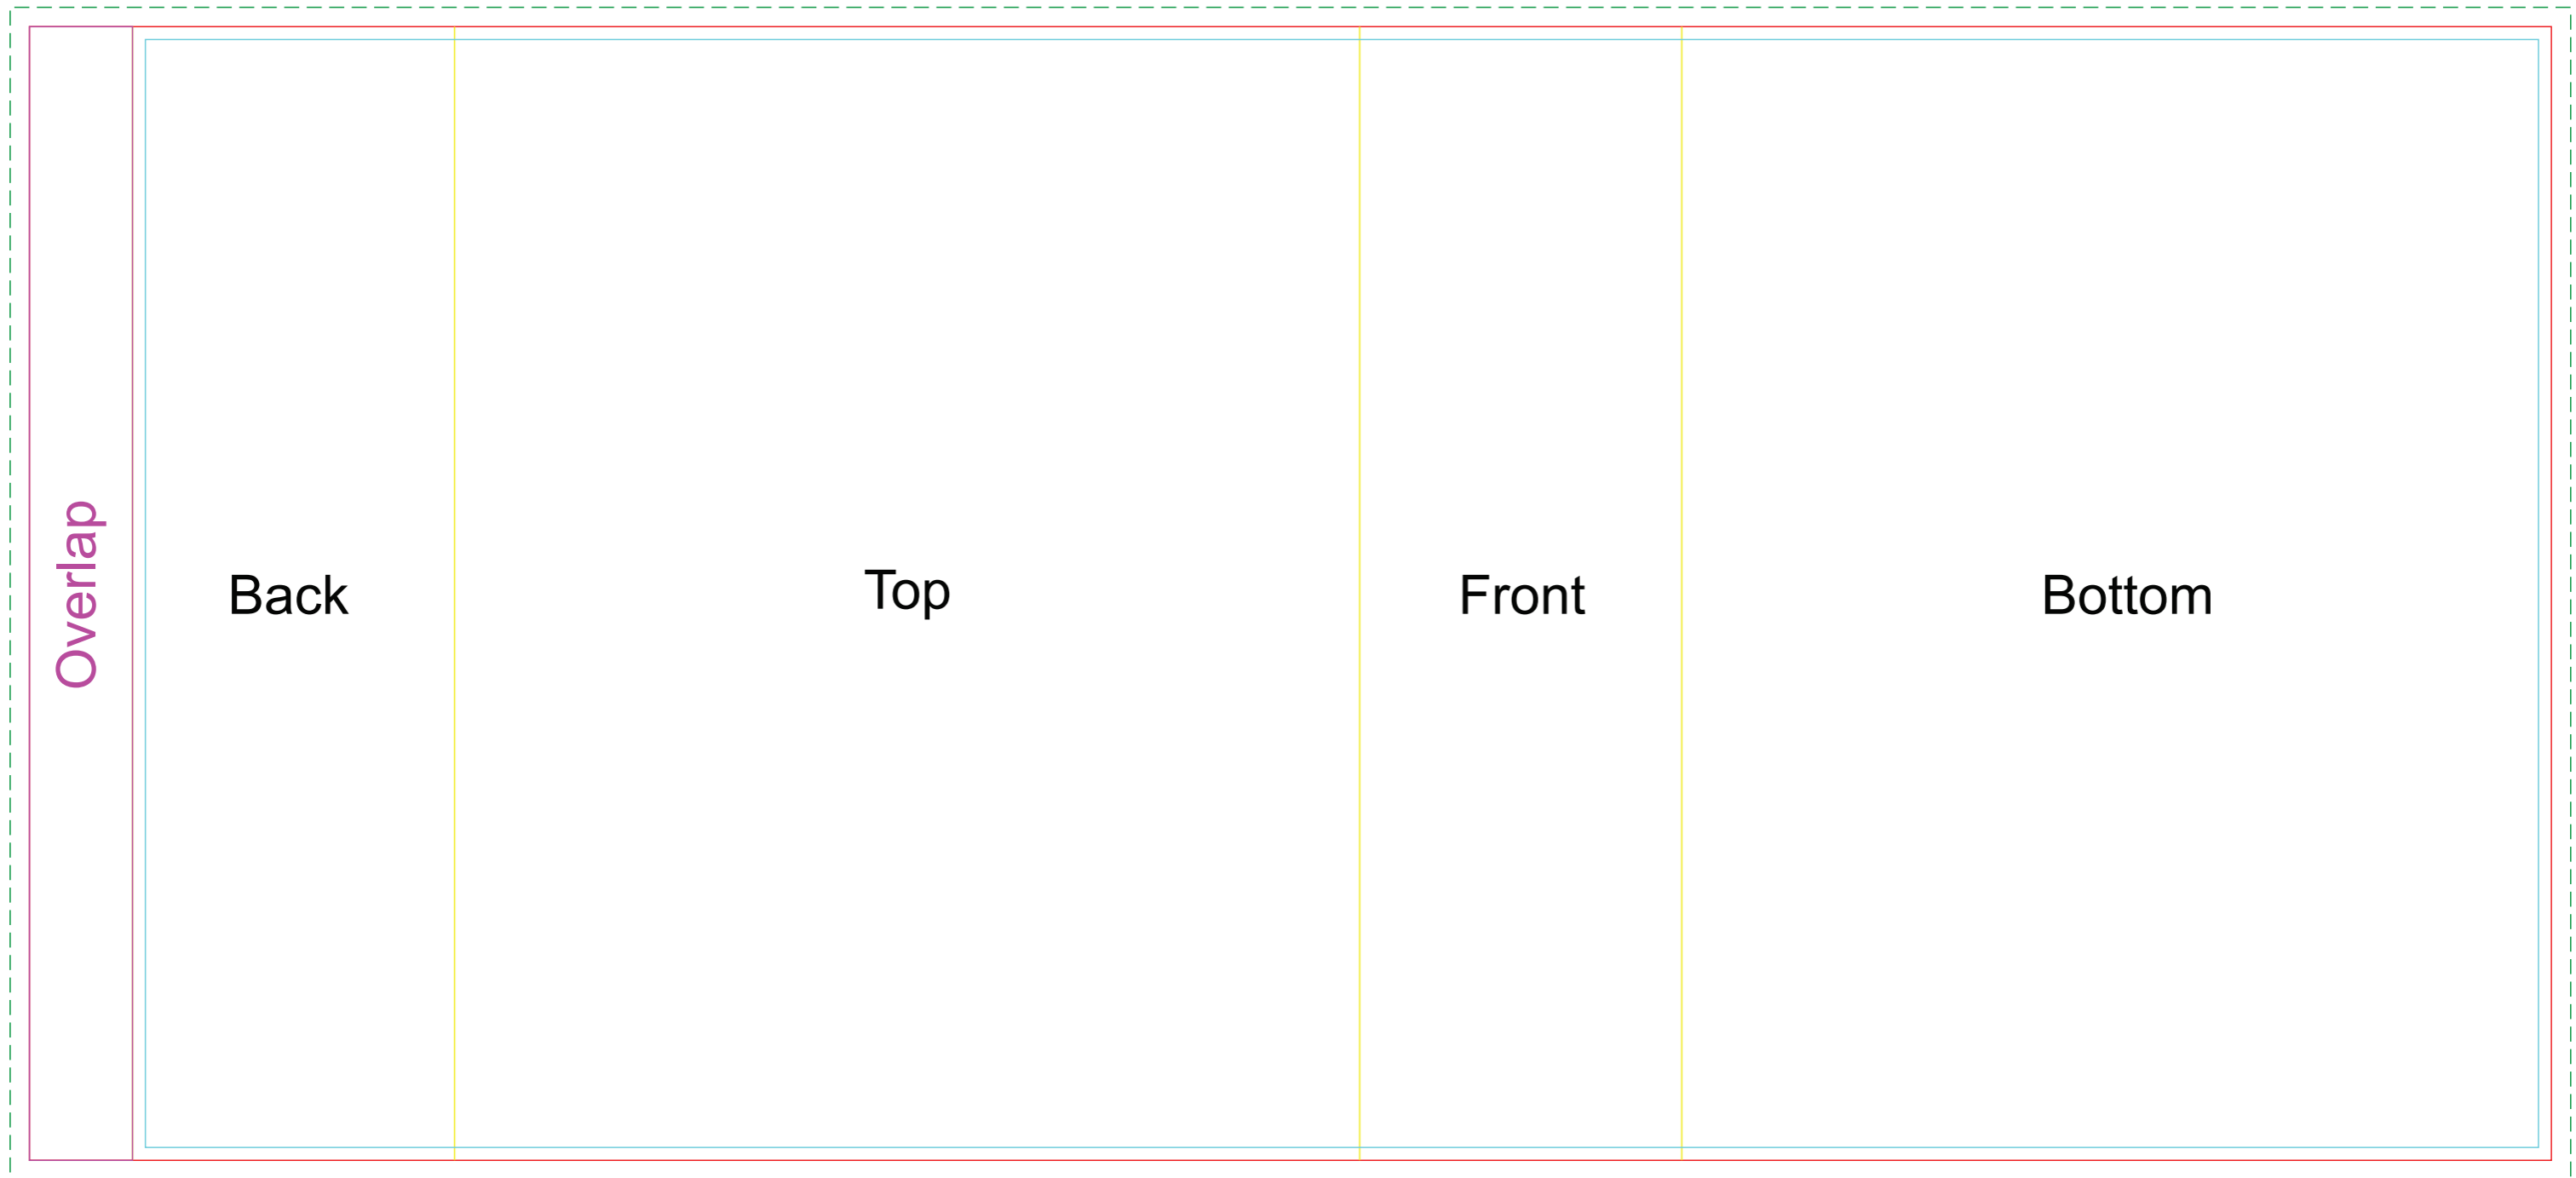

Laser Engrave 

Standard Inclusion

USB - Micro USB

Showing at approx 75% of size

Gift Box Lid

Pad Print

PMS
XXXc

Gift box
Print Area: 60mmL x 60mmH
Actual print size: xxmmL x xxmmH

Finished print area

Pad Print 

CMYK Direct Digital 

Pad/Digital - Pen

Print Area: 60mmL x 7mmH

Actual print size: xxmmL x xxmmH

Finished print area 

CMYK Direct Digital 

Below is 50% of size

Digital - Power Bank

Print Area: 80mmL x 13mmH

Actual print size: xxmmL x xxmmH

Finished print area - Digital 

CMYK Direct Digital 

Laser Engrave 

Digital/Laser - Flash Drive - Min Thickness required is 0.7mm (laser only)

Print Area: 27mmL x 14mmH

Actual print size: xxmmL x xxmmH

Max area for text and copy - Digital 
Finished print area 

Sleeve
Print Area: 391.5mmL x 176mmH
Actual print size: xxmmL x xxmmH

Max print area for copy & text 
Finished print area 