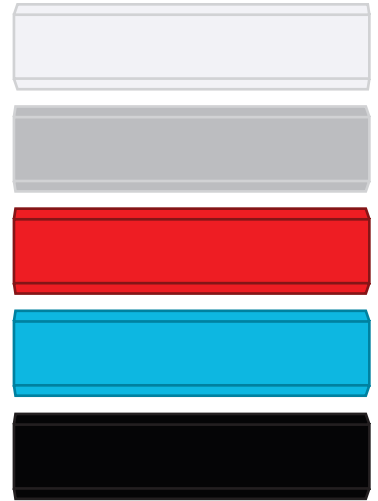

Laser Engrave 

Standard Inclusion

USB - Micro USB

Showing at approx 75% of size

Gift Box Lid

Pad Print

PMS
XXXc

Gift box
Print Area: 60mmL x 60mmH
Actual print size: xxmmL x xxmmH

Finished print area

Pad Print 

CMYK Direct Digital 

Pad/Digital - Pen

Print Area: 60mmL x 7mmH

Actual print size: xxmmL x xxmmH

Finished print area 

CMYK Direct Digital 

Below is 50% of size

Digital - Power Bank

Print Area: 80mmL x 13mmH

Actual print size: xxmmL x xxmmH

Finished print area - Digital 

CMYK Direct Digital 

Laser Engrave 

Digital/Laser - Flash Drive - Min Thickness required is 0.7mm (laser only)