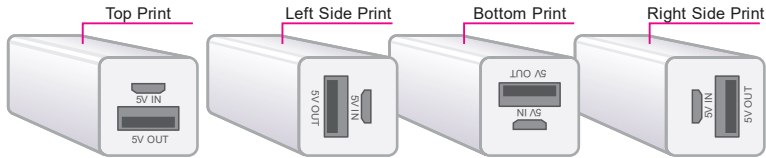

Laser Engrave 

Standard Inclusion

USB - Micro USB

Showing at approx 75% of size

Gift Box Lid

Pad Print

PMS
XXXc

Gift box
Print Area: 60mmL x 60mmH
Actual print size: xxmmL x xxmmH

Finished print area

Pad Print 

CMYK Direct Digital 

Pad/Digital - Pen

Print Area: 60mmL x 7mmH

Actual print size: xxmmL x xxmmH

Finished print area 

CMYK Direct Digital 

Below is 50% of size

Digital - Power Bank

Print Area: 80mmL x 13mmH

Actual print size: xxmmL x xxmmH

Finished print area - Digital 

CMYK Direct Digital 

Laser Engrave 

Digital/Laser - Flash Drive - Min Thickness required is 0.7mm (laser only)