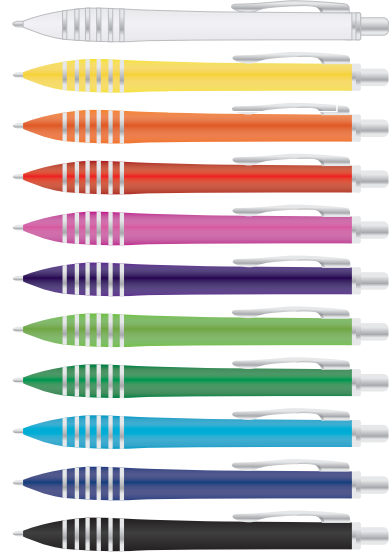

Pad Print

CMYK Direct Digital