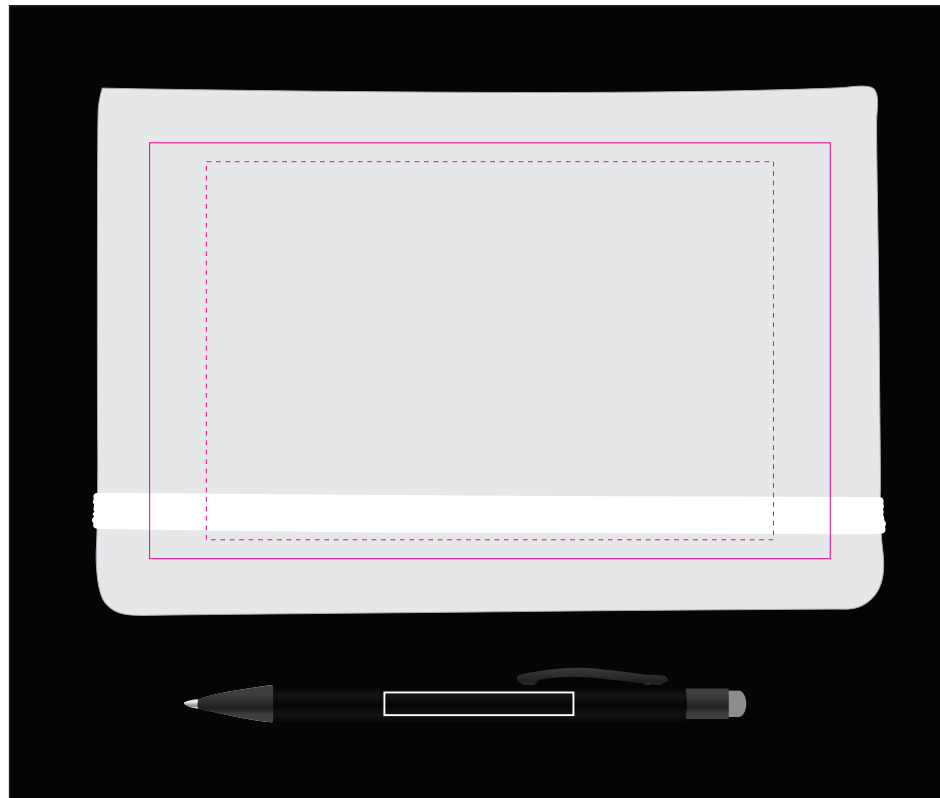

LL8242 - Ovation Gift Set - Ambassador Gift box: Black Venture Notebook: & Opal Pen:

Screen Print  PMS XXXc

CMYK Direct Digital 

BELOW IS 50% OF SIZE

Gift Box Lid

Gift box
Print Area: 180mmL x 130mmH
Actual print size: xxmmL x xxmmH

Screen Print  PMS XXXc
 CMYK Direct Digital 

Notebook
 Print Area: 100mmL x 150mmH
 Actual print size: xxmmL x xxmmH
 Print Area: 110mmL x 180mmH
 Actual print size: xxmmL x xxmmH

Finished print area - Pad Print 
 Finished print area - Digital Print 

CMYK Direct Digital 

Digital
 Print Area: 50mmL x 6mmH
 Actual print size: xxmmL x xxmmH

Finished print area 

BELOW IS 15% OF ACTUAL SIZE

BELOW IS 50% OF ACTUAL SIZE

Sleeve

Print Area: 489mmL x 80mmH

Actual print size: xxmmL x xxmmH