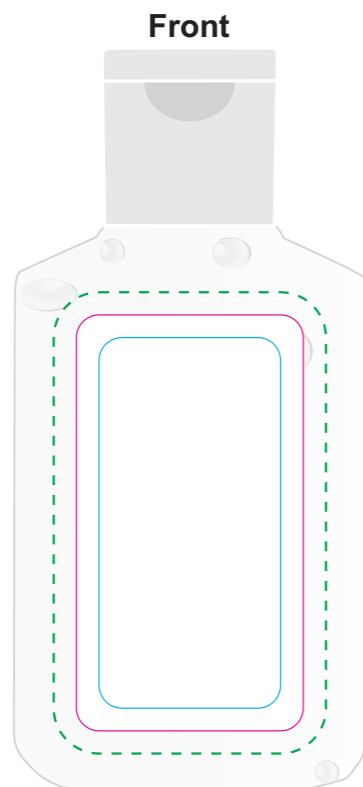

Screen Print PMS XXXc

Pad Print PMS XXXc

Label 

APPROX 50% OF SIZE

Goods packed into pouch

Showing at 50% of size

Design below at approx 100% of size

Front Pouch

Print Area: 80mmL x 80mmH
Actual print size: xxmmL x xxmmH

Back

Print Area: 180mmL x 90mmH
Actual print size: xxmmL x xxmmH

Sublimation 

Note these are not medical grade devices - squeeze tight nose clip located at top of mask
Masks will vary in size design positioning can not be guaranteed

Screen Print  PMS XXXc

First Aid Kit
Print Area: 70mmL x 40mmH
Actual print size: xxmmL x xxmmH

Finished print area - Screen Print 

Mask
Print Area: 180mmL x 110mmH
Actual print size: xxmmL x xxmmH

Max print area for text and copy 
Finished print area 
Bleed 

Label 

Label 

Print Area: 30mmL x 55mmH
Actual print size: xxmmL x xxmmH

Max print area for copy & text 
Finished print area 
Bleed line 

Front
Print Area: 43mmL x 90mmH
Actual print size: xxmmL x xxmmH

Back
Print Area: 30mmL x 55mmH
Actual print size: xxmmL x xxmmH