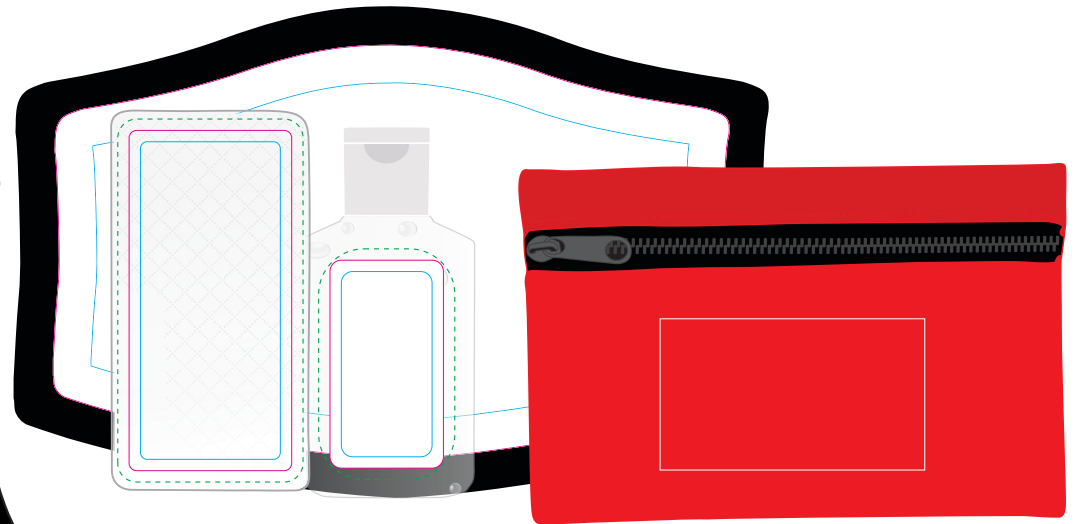

Logo Here

Job # XXXXXX
Cust # XXXX-XC

LL6005 - Summer Survival Kit -

Malibu Handy Pouch: Pocket first aid: Red, Splash Gel Hand Sanitiser: Clear, Shield Cotton Face Mask: Black & Pocket Tissues - 10 Pack: White

Screen Print PMS XXXc

Pad Print PMS XXXc

Label 

APPROX 50% OF SIZE

Goods packed into pouch

Showing at 50% of size

Design below at approx 100% of size

Front Pouch

Print Area: 80mmL x 80mmH
Actual print size: xxmmL x xxmmH

Back

Print Area: 180mmL x 90mmH
Actual print size: xxmmL x xxmmH

Sublimation 

Note these are not medical grade devices - squeeze tight nose clip located at top of mask
Masks will vary in size design positioning can not be guaranteed