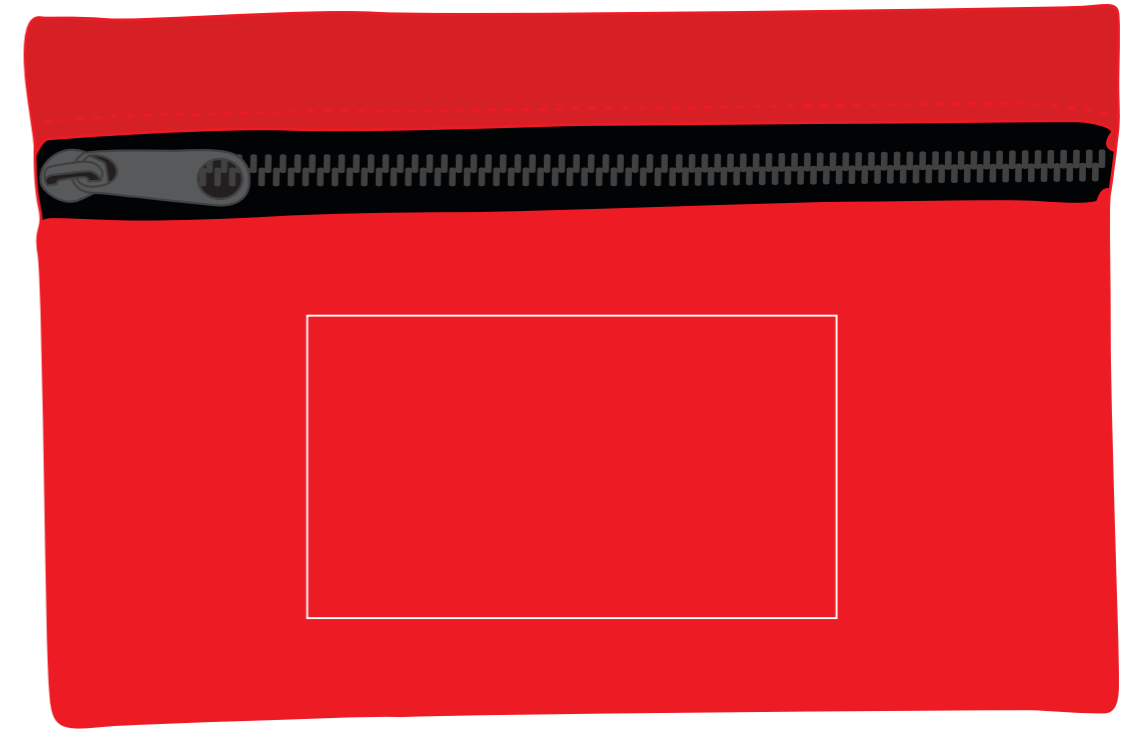

Sublimation

Note these are not medical grade devices - squeeze tight nose clip located at top of mask
Masks will vary in size design positioning can not be guaranteed

Screen Print PMS XXXc

First Aid Kit
Print Area: 70mmL x 40mmH
Actual print size: xxmmL x xxmmH

Finished print area - Screen Print

Mask
Print Area: 180mmL x 110mmH
Actual print size: xxmmL x xxmmH

Max print area for text and copy
Finished print area
Bleed

Label

Label

Print Area: 30mmL x 55mmH
Actual print size: xxmmL x xxmmH

Max print area for copy & text
Finished print area
Bleed line