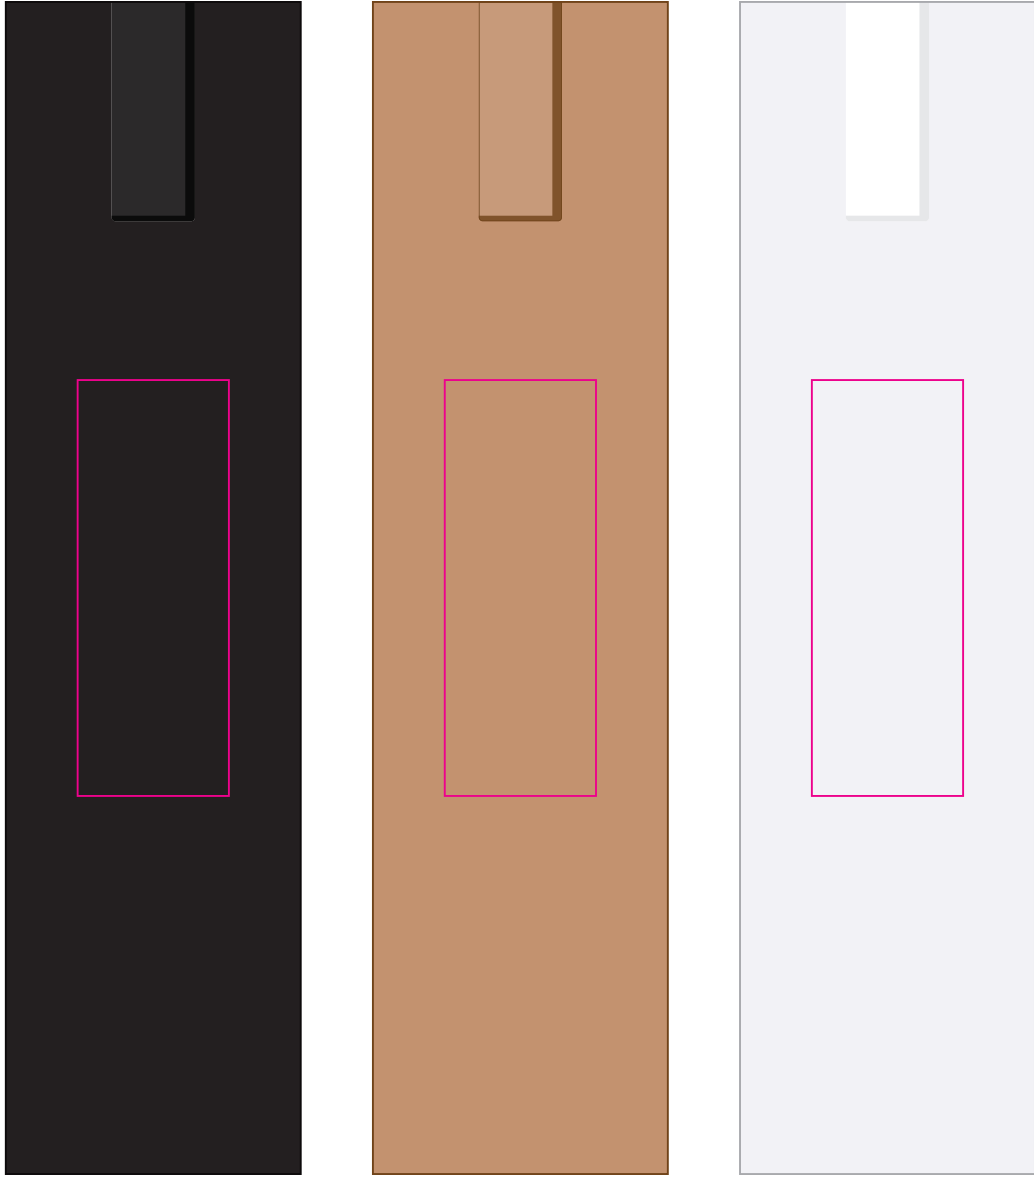

Pad - Sleeve

Print Area: 20mmL x 55mmH

Actual print size: xxmmL x xxmmH