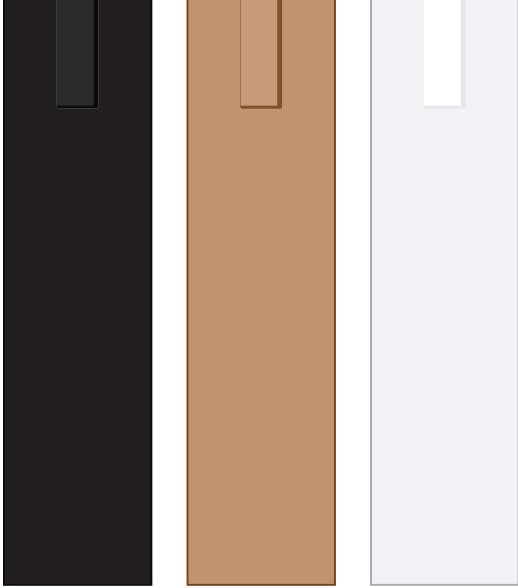

**LL511 - Chrystalis Pen w/Silver Accents** - *Transparent Barrel - Clear, Yellow, Orange, Red, Hot Pink, Pink, Purple, Green, Dark Green, Light Blue, Dark Blue, Black*

Pad Print  PMS XXXc

CMYK Direct Digital 

Logo Here

Job # XXXXXX  
Cust # XXXX-XC

**LL511 - Chrystalis Pen w/Silver Accents - Transparent Barrel - Clear, Yellow, Orange, Red, Hot Pink, Pink, Purple, Green, Dark Green, Light Blue, Dark Blue, Black + Cardboard Sleeve: Black, Natural, White**

Pad Print  PMS XXXc

CMYK Direct Digital 

Pad Print  PMS XXXc

Cardboard Pouch to be supplied in bulk 

Cardboard Pouch with pens packed inside 

**BELOW IS 50% OF ACTUAL SIZE**

**Digital**  
Print Area: 45mmL x 8mmH  
Actual print size: xxmmL x xxmmH

Finished print area - Pad Print   
Finished print area - Digital Print 

**Pad - Sleeve**  
Print Area: 20mmL x 55mmH  
Actual print size: xxmmL x xxmmH

Finished print area 

**Pad - Sleeve**

Print Area: 20mmL x 55mmH