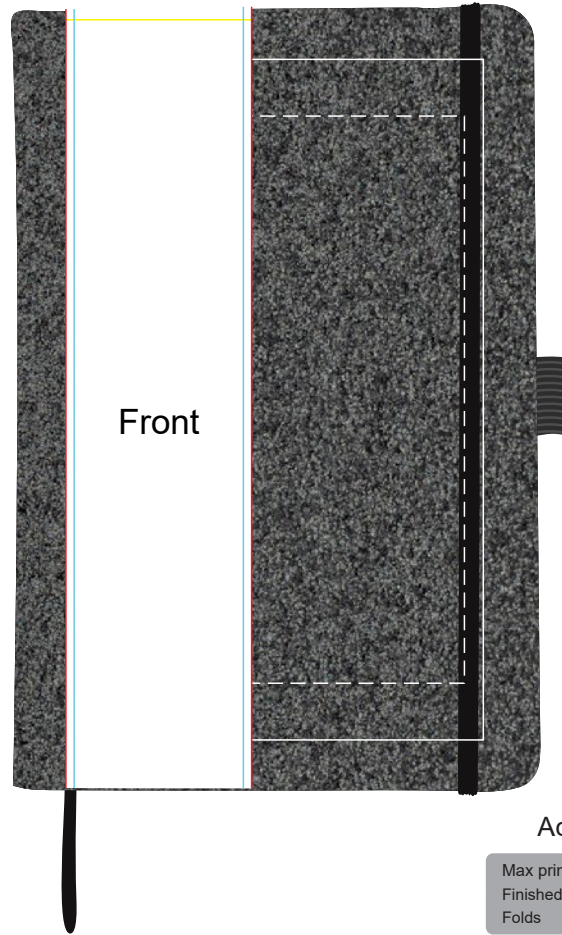

Print Area: 110mmL x 180mmH  
Actual print size: xxmmL x xxmmH

**Digital**

Print Area: 100mmL x 150mmH  
Actual print size: xxmmL x xxmmH

Finished print area - Screen Print

Finished print area - Digital

LI5095 - Astro Hard Cover Recycled Leather Notebook with Digital Sleeve - Grey

Screen Print  PMS XXXc

CMYK Direct Digital 

CMYK Direct Digital 

Showing at approx 50% of size

**Screen Print**  
Print Area: 110mmL x 180mmH  
Actual print size: xxmmL x xxmmH

**Digital**  
Print Area: 100mmL x 150mmH  
Actual print size: xxmmL x xxmmH