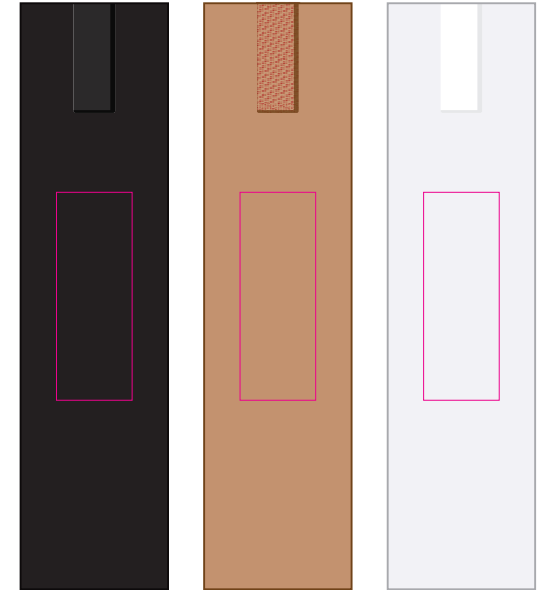

Logo Here

Job # XXXXXX  
Cust # XXXX-XC

LL4602 - Mop Top Jazz Pen / Stylus - Red

Pad Print  PMS XXXc

Front

Opposite side to clip

**Front**  
Print Area: 40mmL x 7mmH  
Actual print size: xxmmL x xxmmH

**Back**  
Print Area: 50mmL x 7mmH  
Actual print size: xxmmL x xxmmH

Finished print area 

Logo Here

Job # XXXXXX  
Cust # XXXX-XC

**LL4602 - Mop Top Jazz Pen / Stylus - Red + Cardboard Sleeve: Black, Natural, White**

Pad Print  PMS XXXc

Pad Print  PMS XXXc

Cardboard Pouch to be supplied in bulk 

Cardboard Pouch with pens packed inside 

Front

Opposite side to clip

**BELOW IS 50% OF ACTUAL SIZE**

**Front**  
Print Area: 40mmL x 7mmH  
Actual print size: xxmmL x xxmmH

**Back**  
Print Area: 50mmL x 7mmH  
Actual print size: xxmmL x xxmmH

Finished print area 

**Pad - Sleeve**  
Print Area: 20mmL x 55mmH  
Actual print size: xxmmL x xxmmH

Finished print area 

Pad Print

PMS  
XXXXc

**Pad - Sleeve**

Print Area: 20mmL x 55mmH

Actual print size: xxmmL x xxmmH