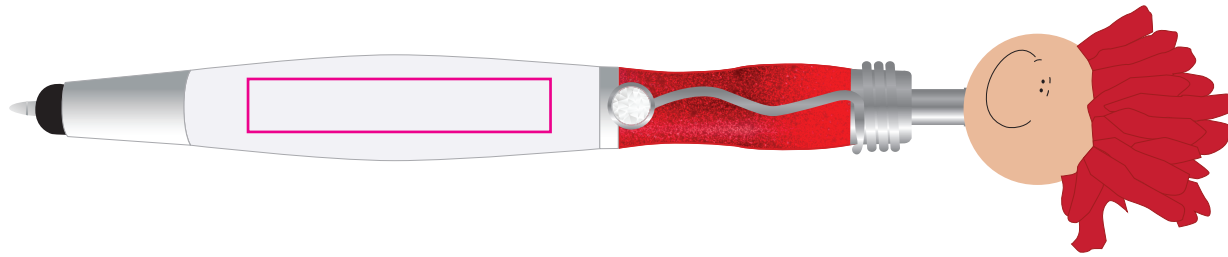

Logo Here

Job # XXXXXX  
Cust # XXXX-XC

LL4602 - Mop Top Jazz Pen / Stylus - Red

Pad Print  PMS XXXc

Front

Opposite side to clip

**Front**  
Print Area: 40mmL x 7mmH  
Actual print size: xxmmL x xxmmH

**Back**  
Print Area: 50mmL x 7mmH  
Actual print size: xxmmL x xxmmH

Finished print area 

Logo Here

Job # XXXXXX  
Cust # XXXX-XC

**LL4602 - Mop Top Jazz Pen / Stylus - Red + Cardboard Sleeve: Black, Natural, White**

Pad Print  PMS XXXc

Pad Print  PMS XXXc

Cardboard Pouch to be supplied in bulk 

Cardboard Pouch with pens packed inside 

Front

Opposite side to clip

**BELOW IS 50% OF ACTUAL SIZE**

**Front**  
Print Area: 40mmL x 7mmH  
Actual print size: xxmmL x xxmmH

**Back**  
Print Area: 50mmL x 7mmH  
Actual print size: xxmmL x xxmmH