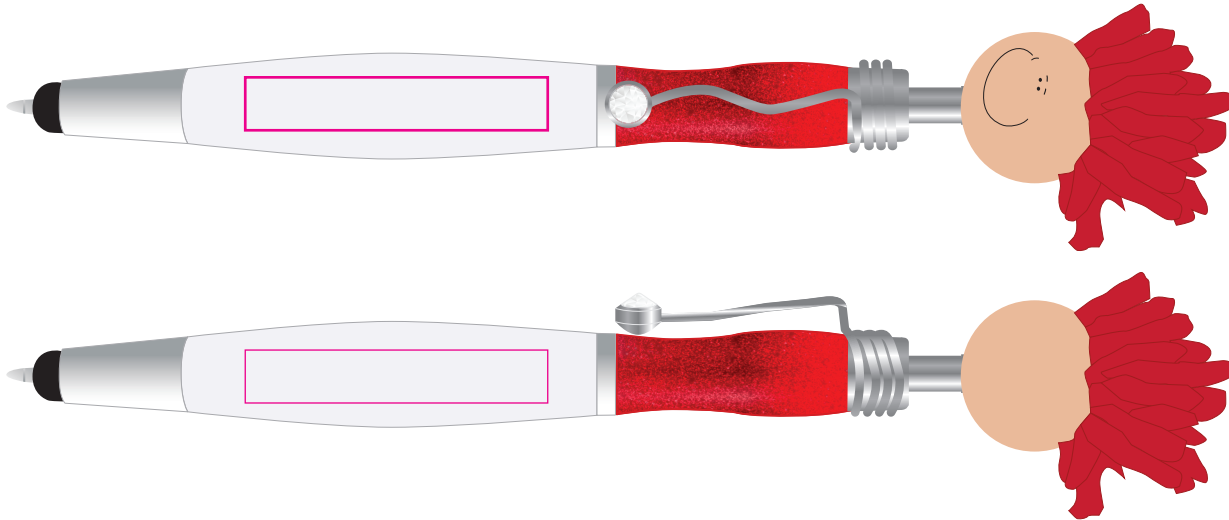

Logo Here

Job # XXXXXX  
Cust # XXXX-XC

LL4602 - Mop Top Jazz Pen / Stylus - Red

Pad Print  PMS XXXc

Front

Opposite side to clip

**Front**  
Print Area: 40mmL x 7mmH  
Actual print size: xxmmL x xxmmH

**Back**  
Print Area: 50mmL x 7mmH  
Actual print size: xxmmL x xxmmH

Finished print area 

Logo Here

Job # XXXXXX  
Cust # XXXX-XC

**LL4602 - Mop Top Jazz Pen / Stylus - Red + Cardboard Sleeve: Black, Natural, White**

Pad Print  PMS XXXc

Pad Print  PMS XXXc

Cardboard Pouch to be supplied in bulk 

Cardboard Pouch with pens packed inside 

Front

Opposite side to clip

**BELOW IS 50% OF ACTUAL SIZE**

**Front**  
Print Area: 40mmL x 7mmH  
Actual print size: xxmmL x xxmmH

**Back**  
Print Area: 50mmL x 7mmH  
Actual print size: xxmmL x xxmmH

Finished print area 

**Pad - Sleeve**  
Print Area: 20mmL x 55mmH  
Actual print size: xxmmL x xxmmH

Finished print area 

Pad Print

PMS  
XXXXc

**Pad - Sleeve**

Print Area: 20mmL x 55mmH

Actual print size: xxmmL x xxmmH