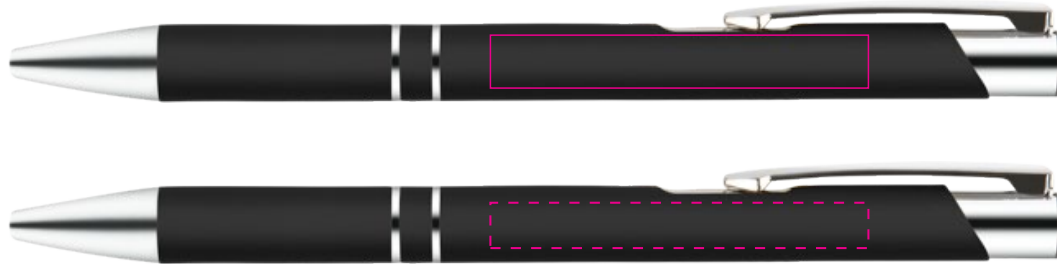

PAD PRINT COLOURS AVAILABLE

-  White
-  Black
-  Metallic Gold
-  Metallic Silver

LASER ENGRAVE 

DIGITAL PRINT 

CLOSEST CMYK MATCH

-  PMS XXX
-  PMS XXX
-  PMS XXX

DECORATION SIZE

PAD PRINT
Print Area: 50mmL x 7mmH
Actual print size:

Below is 50% of actual size

Below is the actual size

DECORATION SIZE
PAD PRINT - SLEEVE
Print Area: 20mmL x 55mmH
Actual print size:

Customer
Logo

LL3270 Napier Deluxe Pen + Cardboard Sleeve

ARTWORK APPROVAL **1**