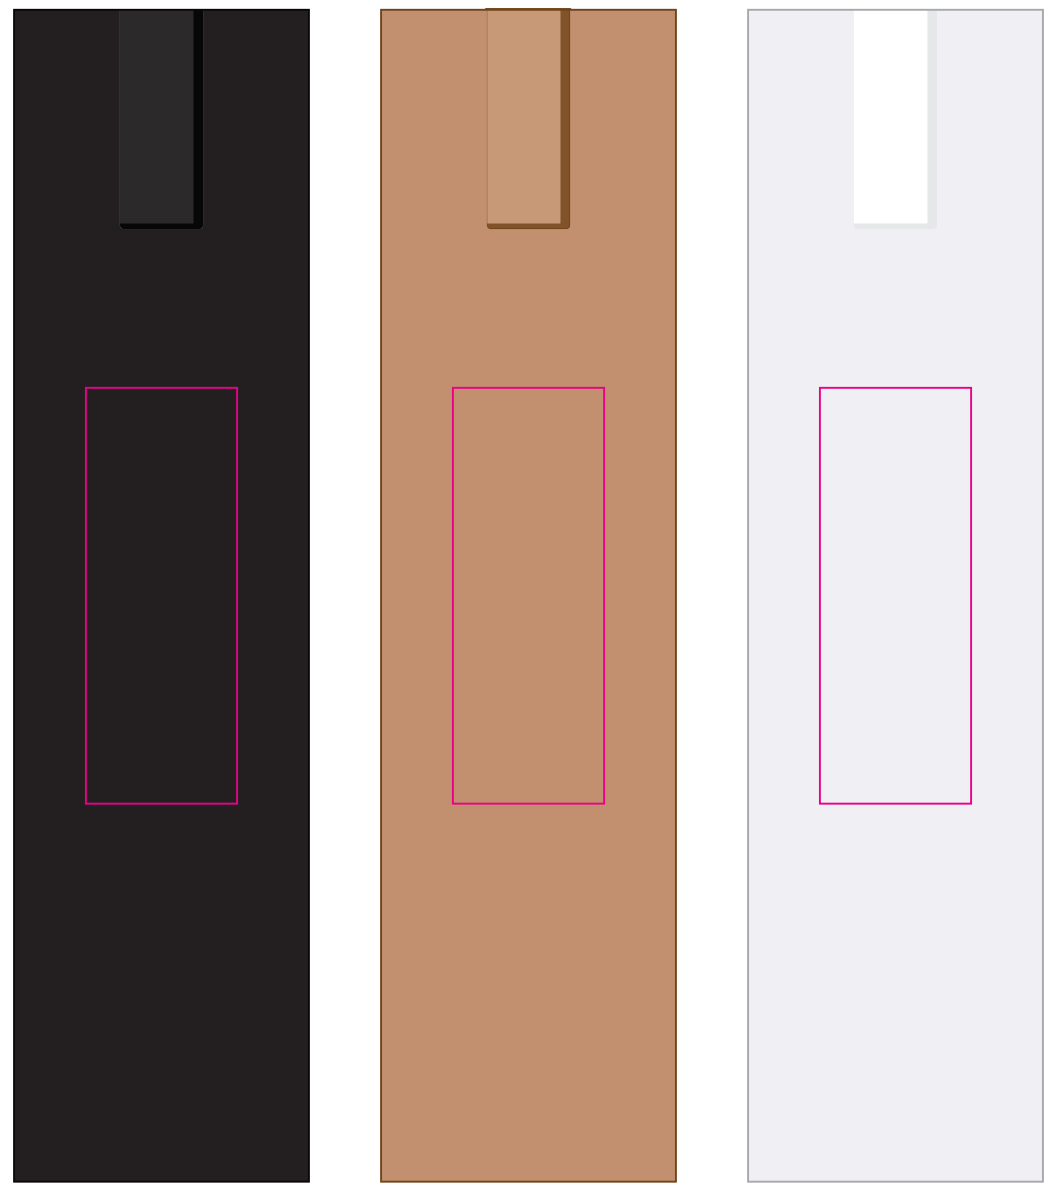

PAD PRINT COLOURS AVAILABLE

-  White
-  Black
-  Metallic Gold
-  Metallic Silver

LASER ENGRAVE 

DIGITAL PRINT 

CLOSEST CMYK MATCH

-  PMS XXX
-  PMS XXX
-  PMS XXX

DECORATION SIZE

PAD PRINT
Print Area: 50mmL x 7mmH
Actual print size:

DIGITAL PRINT / LASER ENGRAVE - Min Thickness: 0.7mm (Laser only)
Print Area: 50mmL x 6mmH
Actual print size:

Finished print area - Pad Print 
Finished print area - Digital / Laser 

Below is the actual size

Below is 50% of actual size

Below is the actual size

DECORATION SIZE
PAD PRINT - SLEEVE
Print Area: 20mmL x 55mmH
Actual print size:

Customer
Logo

LL3270 Napier Deluxe Pen + Cardboard Sleeve

ARTWORK APPROVAL **1**

PAD PRINT COLOURS AVAILABLE

White
 Black
 Metallic Gold
 Metallic Silver

LASER ENGRAVE 

DIGITAL PRINT 

CLOSEST CMYK MATCH

- PMS XXX
- PMS XXX
- PMS XXX

DECORATION SIZE

PAD PRINT
Print Area: 50mmL x 7mmH
Actual print size: