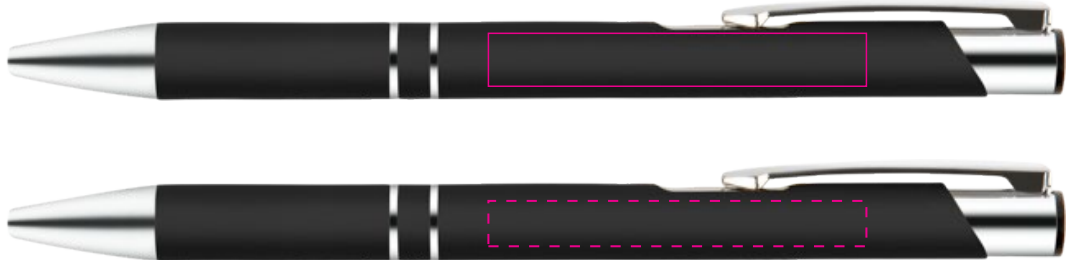

Customer
Logo

LL3270 Napier Deluxe Pen + Cardboard Sleeve

ARTWORK APPROVAL **1**

JOB #

CUST #

QUANTITY:

- ☐ QTY: Colour:
- ☐ QTY: Colour:
- ☐ QTY: Colour:
- ☐ QTY: Colour:

PLEASE SPECIFY

☒ Cardboard pouch with a pen packed inside

☐ Cardboard pouch to be supplied in bulk

PAD PRINT ☐ PMS XXXc

PAD PRINT COLOURS AVAILABLE

☐ White
☐ Black
☐ Metallic Gold
☐ Metallic Silver

LASER ENGRAVE

DIGITAL PRINT

CLOSEST CMYK MATCH

- ☐ PMS XXX
- ☐ PMS XXX
- ☐ PMS XXX

DECORATION SIZE

PAD PRINT
Print Area: 50mmL x 7mmH
Actual print size:

DIGITAL PRINT / LASER ENGRAVE - Min Thickness: 0.7mm (Laser only)
Print Area: 50mmL x 6mmH
Actual print size:

PAD PRINT - SLEEVE
Print Area: 20mmL x 55mmH
Actual print size:

Finished print area - Pad Print

Finished print area - Digital / Laser

Below is the actual size