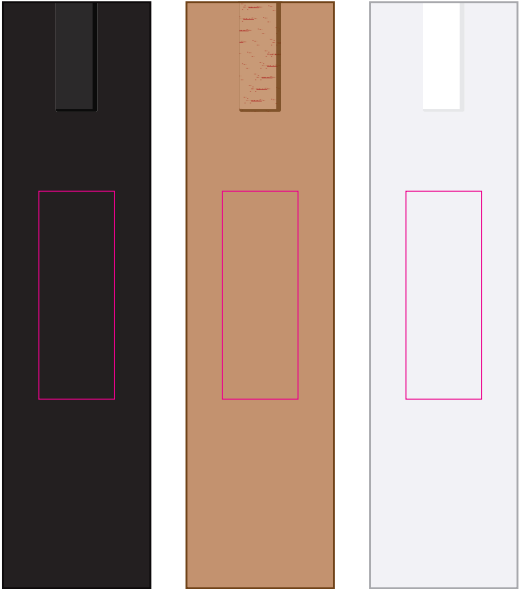

Pad Print  PMS XXXc

CMYK Direct Digital 

Pad Print  PMS XXXc

Cardboard Pouch to be supplied in bulk 

Cardboard Pouch with pens packed inside 

**Pad**  
Print Area: 55mmL x 7mmH  
Actual print size: xxmmL x xxmmH

**Digital**  
Print Area: 90mmL x 6mmH  
Actual print size: xxmmL x xxmmH

Finished print area - Pad Print   
Finished print area - Digital Print 

Roll Print  PMS XXXc

**Roll Print**  
Print Area: 35mmL x 25mmH  
Actual print size: xxmmL x xxmmH

Finished print area 

**BELOW IS 50% OF ACTUAL SIZE**

**Pad - Sleeve**  
Print Area: 20mmL x 55mmH  
Actual print size: xxmmL x xxmmH

Finished print area 

Pad Print

PMS  
XXXXc

**Pad - Sleeve**

Print Area: 20mmL x 55mmH