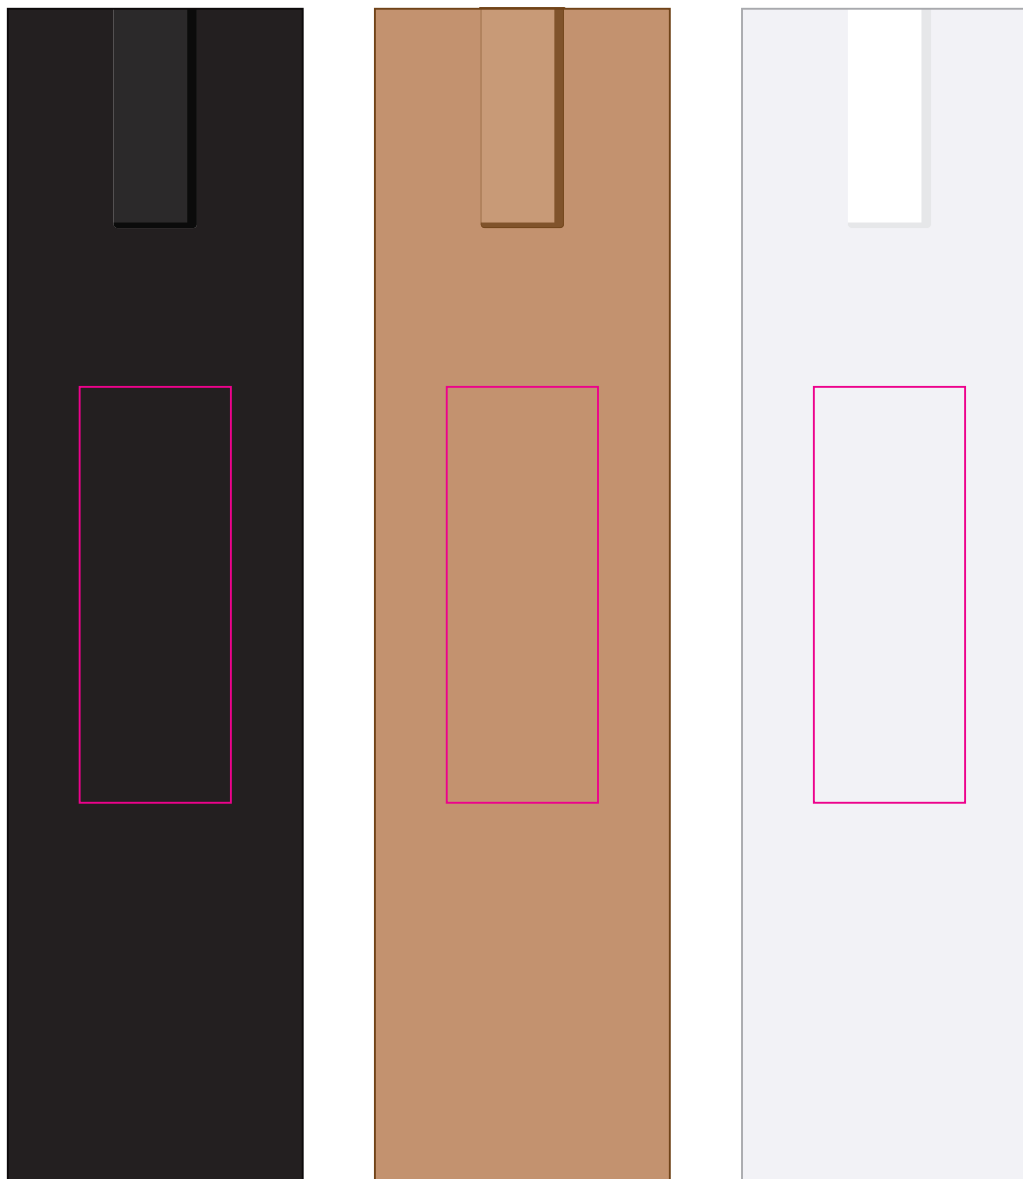

**LL212 - Matador PLA Eco Pen: Natural/Orange, Natural/Light Blue**

Pad Print  PMS XXXc

CMYK Direct Digital 

**Pad**  
Print Area: 55mmL x 7mmH  
Actual print size: xxmmL x xxmmH

**Digital**  
Print Area: 90mmL x 6mmH  
Actual print size: xxmmL x xxmmH

Finished print area 

**BELOW IS 50% OF ACTUAL SIZE**

**Pad - Sleeve**  
Print Area: 20mmL x 55mmH  
Actual print size: xxmmL x xxmmH

Finished print area 

Pad Print

PMS  
XXXXc

**Pad - Sleeve**

Print Area: 20mmL x 55mmH

Actual print size: xxmmL x xxmmH

Finished print area