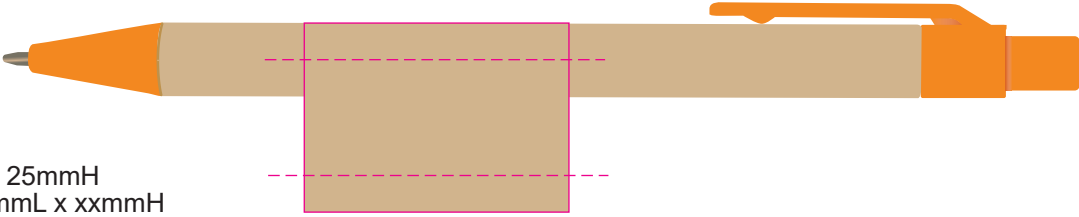

Roll Print
Print Area: 35mmL x 25mmH
Actual print size: xxmmL x xxmmH

Finished print area