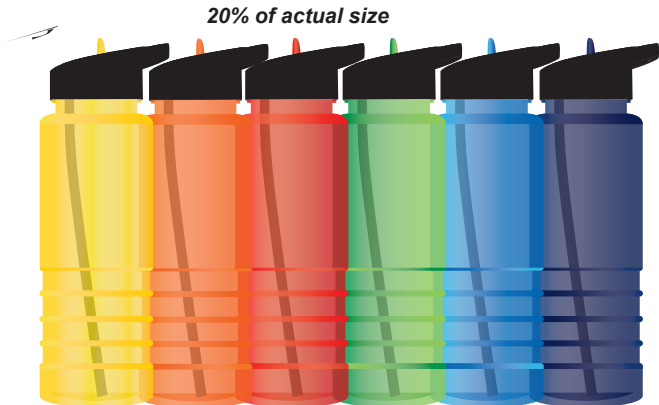

LL1390 - Tahiti Water Bottle - *Transparent* - Clear, Yellow, Orange, Red, Green, Light Blue, Dark Blue

- Roll Print PMS XXXc
- Direct Digital
- Rotary Digital

Below showing at approx 70% of size

Roll/Screen
Print Area: 190mmL x 65mmH
Actual print size: xxmmL x xxmmH

Digital
Print Area: 30mmL x 70mmH
Actual print size: xxmmL x xxmmH

Digital Rotary - *Joined Wrap*
Print Area: 232.5mmL x 75mmH
Actual print size: xxmmL x xxmmH

Finished print area - Roll	
Finished print area - Digital	
Finished print area - Digital Rotary	
Approx opposite positions