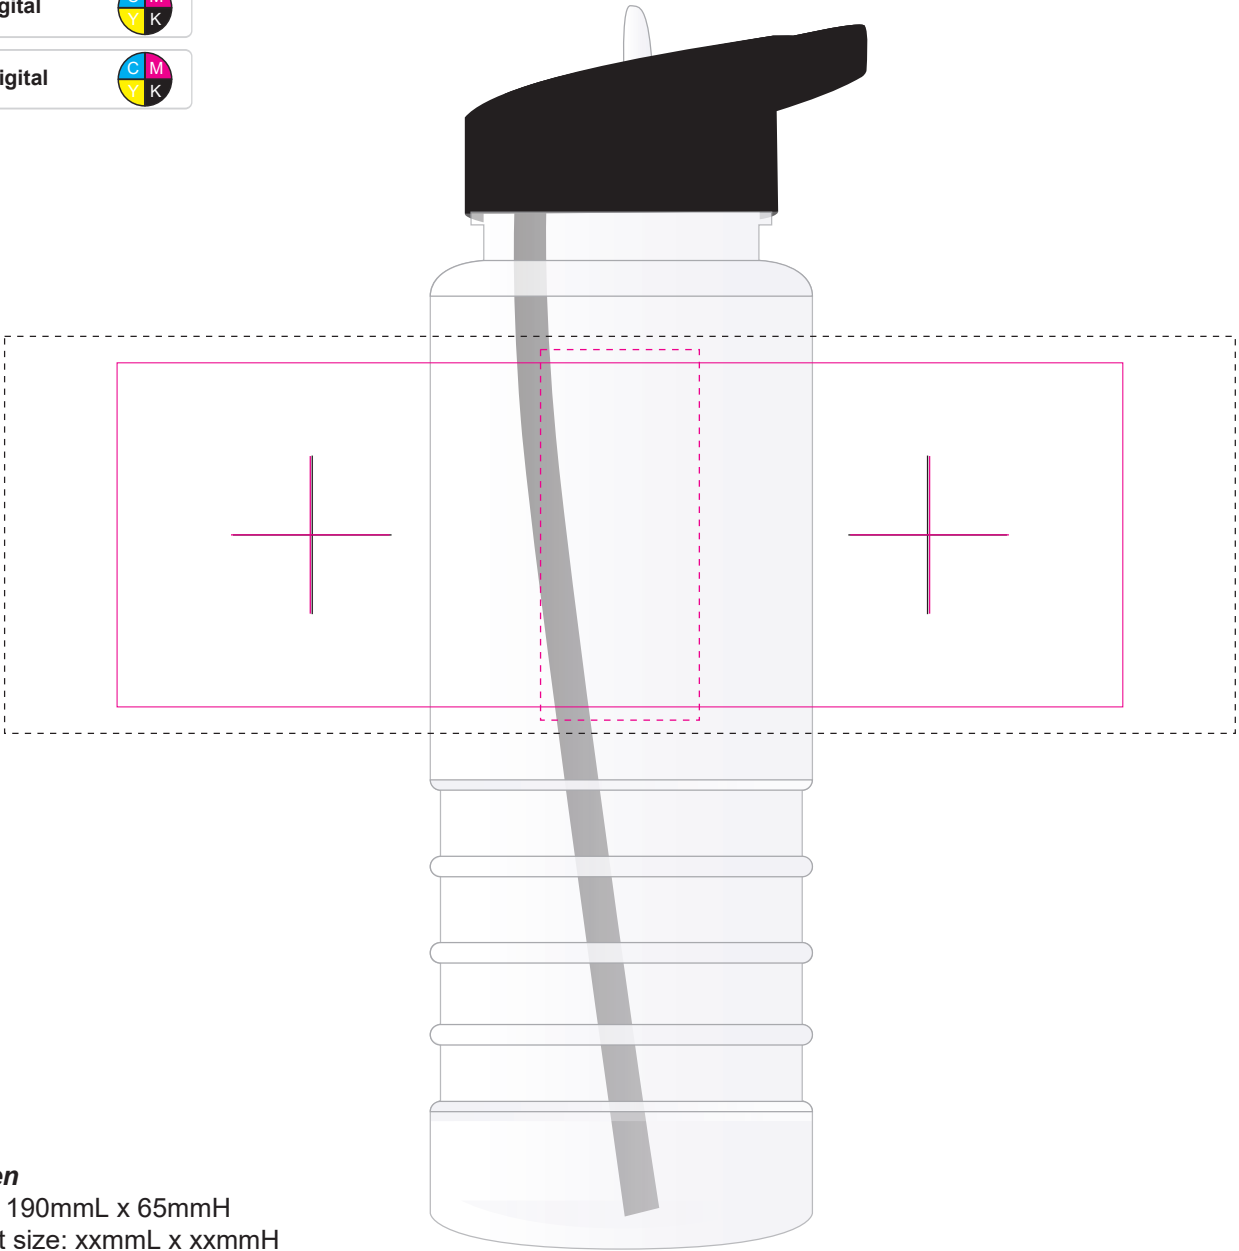

**LL1390 - Tahiti Water Bottle - *Transparent*** - Clear, Yellow, Orange, Red, Green, Light Blue, Dark Blue

- Roll Print  PMS XXXc
- Direct Digital 
- Rotary Digital 

Below showing at approx 70% of size

**Roll/Screen**  
Print Area: 190mmL x 65mmH  
Actual print size: xxmmL x xxmmH

**Digital**  
Print Area: 30mmL x 70mmH  
Actual print size: xxmmL x xxmmH

**Digital Rotary - *Joined Wrap***  
Print Area: 232.5mmL x 75mmH  
Actual print size: xxmmL x xxmmH

Print Area: 190mmL x 65mmH  
Actual print size: xxmmL x xxmmH

**Digital**

Print Area: 30mmL x 70mmH  
Actual print size: xxmmL x xxmmH

**Digital Rotary - Joined Wrap**

Print Area: 232.5mmL x 75mmH  
Actual print size: xxmmL x xxmmH