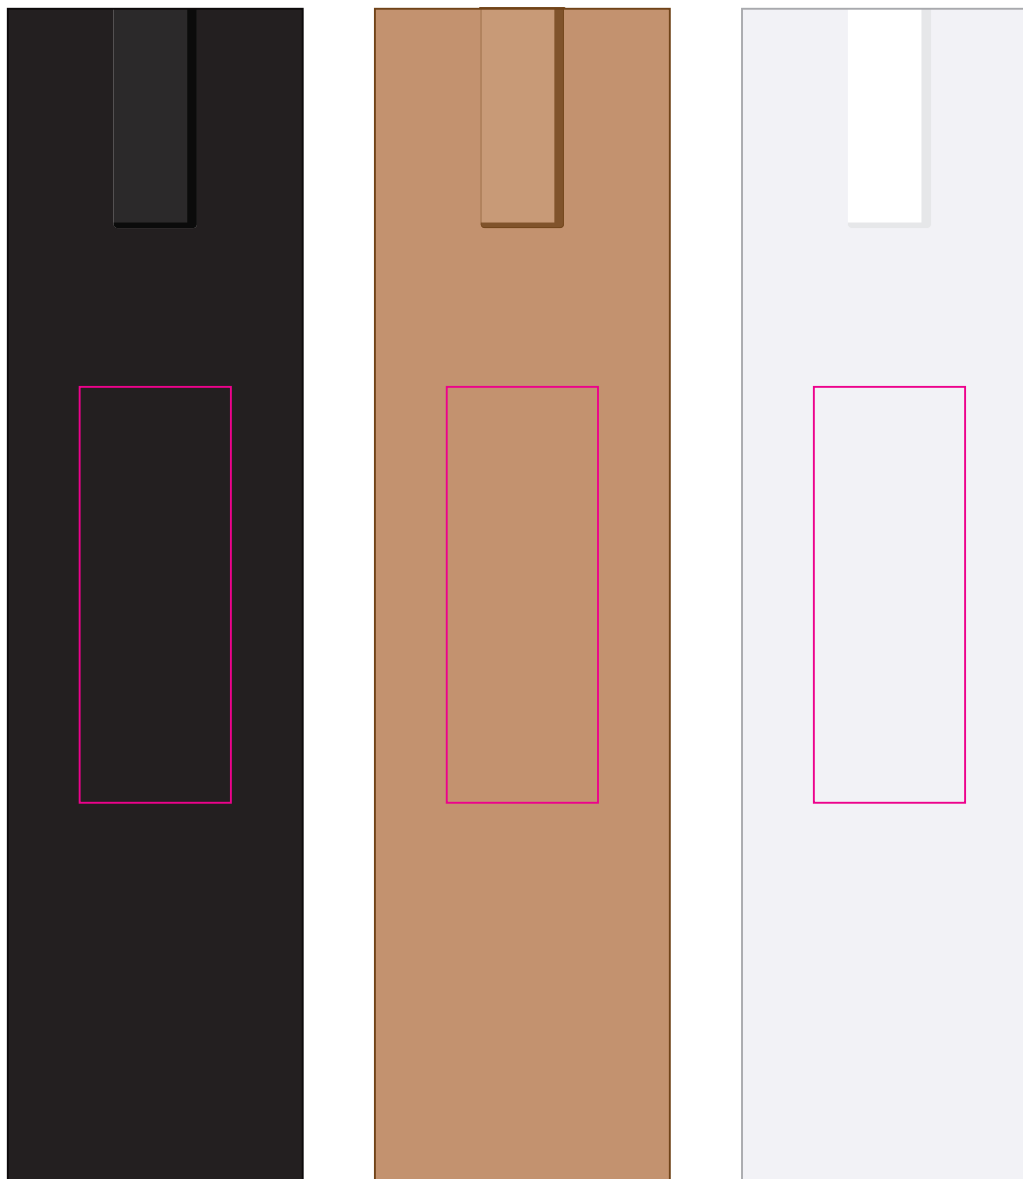

Logo Here

Job # XXXXXX
Cust # XXXX-XC

LL115 - Stratos Cardboard Pen - Natural/Blue or Natural/Black

Pad Print 

Please note: Due to the manufacturing process of this item, a seam/cardboard overlap will be visible on the pen. Print positioning will vary across the order and may overlap the seam.

LL115 - Stratos Cardboard Pen - Natural/Blue or Natural/Black + Cardboard Sleeve: Black, Natural, White

Pad Print  PMS XXXC

CMYK Direct Digital 

Please note: Due to the manufacturing process of this item, a seam/cardboard overlap will be visible on the pen. Print positioning will vary across the order and may overlap the seam.

Finished print area 

BELOW IS 50% OF ACTUAL SIZE

Pad - Sleeve
Print Area: 20mmL x 55mmH
Actual print size: xxmmL x xxmmH

Finished print area 

Pad Print

PMS
XXXXc

Pad - Sleeve

Print Area: 20mmL x 55mmH

Actual print size: xxmmL x xxmmH

Finished print area