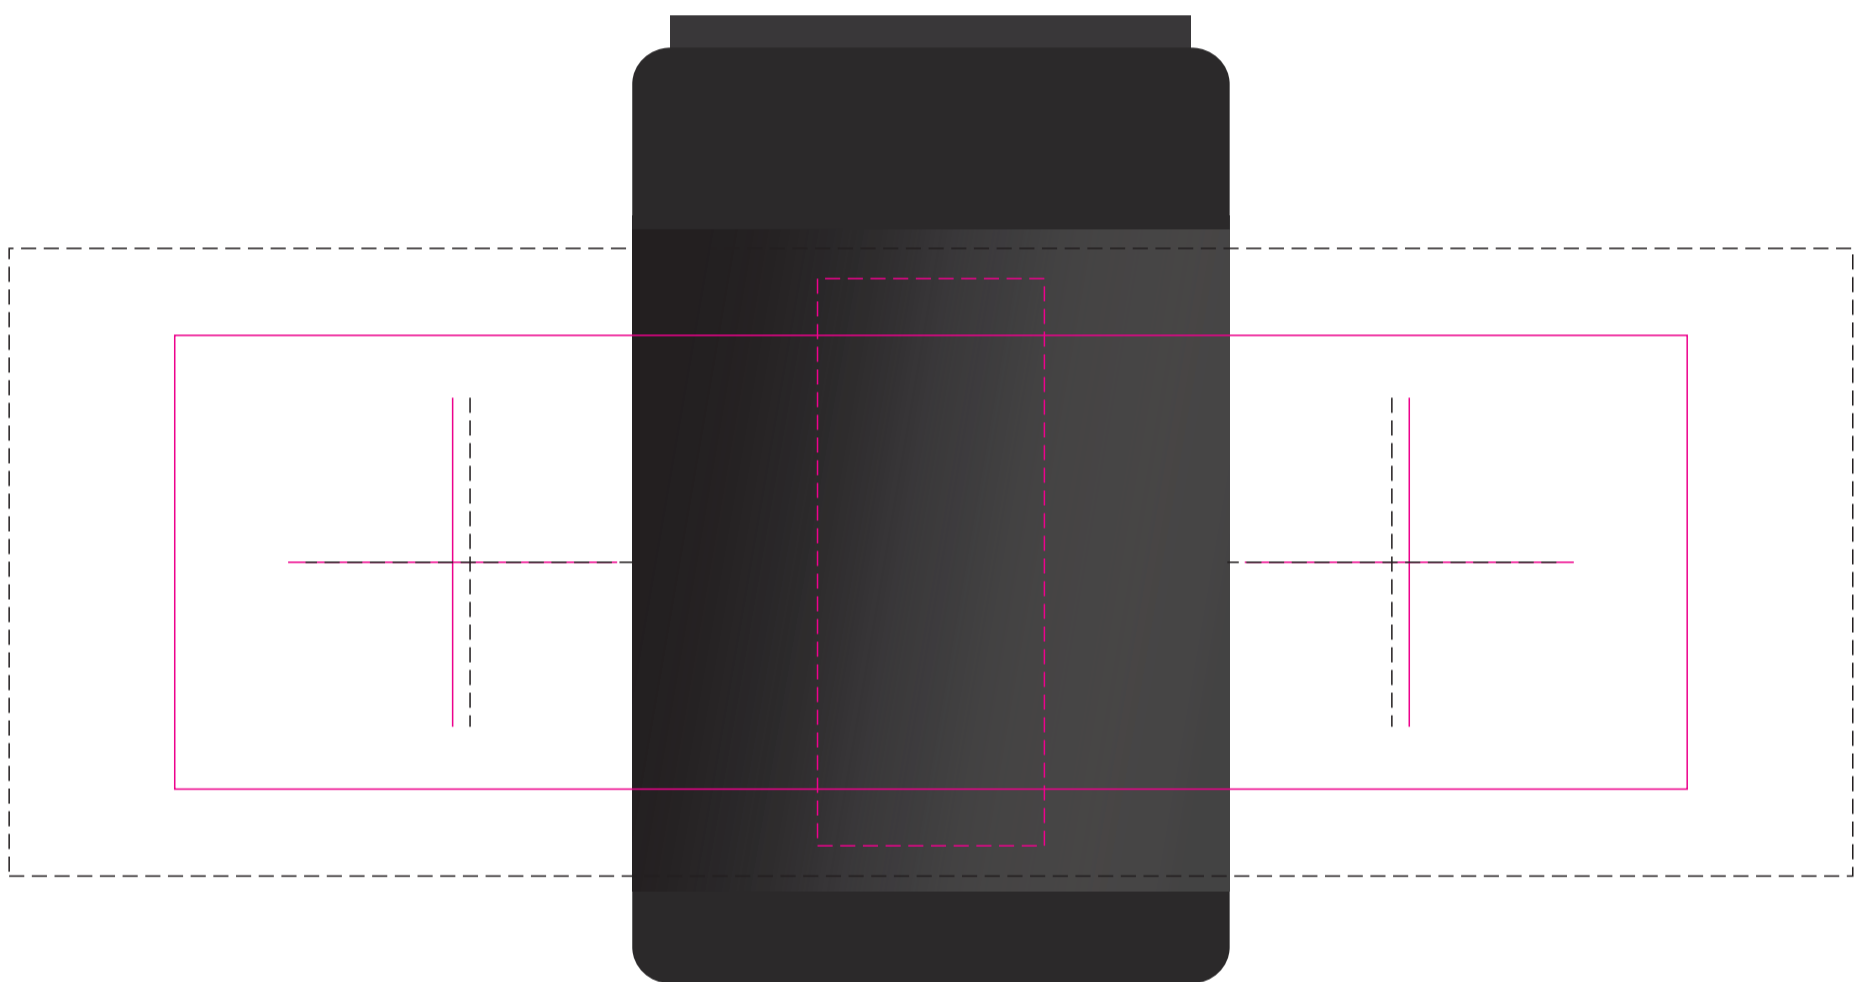

LL0980 - Cosy Stainless Steel Drink Cooler - Matte Black, Gloss White

Roll Print  PMS XXXc

CMYK Direct Digital 

Rotary Digital 

Laser Engrave 

Below is 70% of actual size

Below is 30% of actual size

Roll/Screen
Print Area: 200mmL x 60mmH
Actual print size: xxmmL x xxmmH

Digital/Laser - Min Thickness required is 0.7mm (laser only)
Print Area: 30mmL x 75mmH
Actual print size: xxmmL x xxmmH

Digital Rotary - **Joined Wrap**
Print area: 243.79mmL x 83mmH
Actual print size: xxmmL x xxmmH

Finished print area - Roll Print 
 Finished print area - Digital/Laser 
 Finished print area - Digital Rotary 
 Approx Opposite Positions 

Roll Print 

CMYK Direct Digital 

Rotary Digital 

Laser Engrave 

Roll/Screen
Print Area: 200mmL x 60mmH
Actual print size: xxmmL x xxmmH