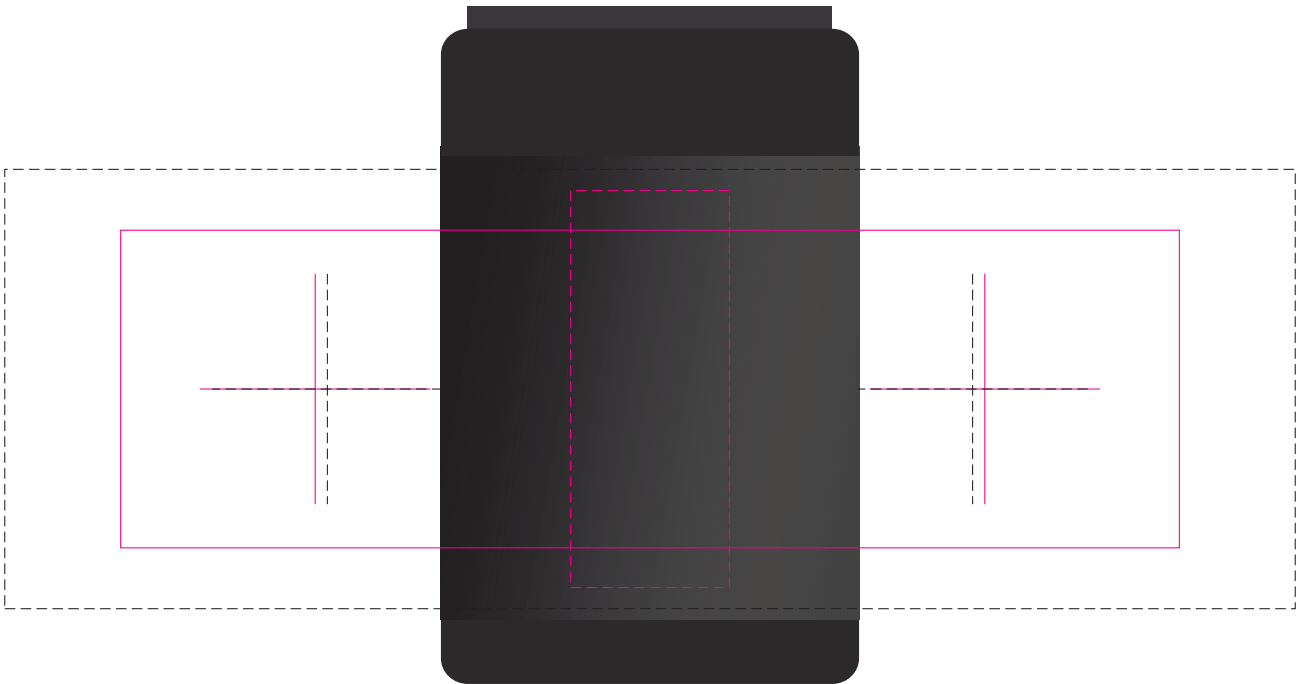

LL0980 - Cosy Stainless Steel Drink Cooler - Matte Black, Gloss White

Roll Print  PMS XXXc

CMYK Direct Digital 

Rotary Digital 

Laser Engrave 

Below is 70% of actual size

Below is 30% of actual size

Roll/Screen
Print Area: 200mmL x 60mmH
Actual print size: xxmmL x xxmmH

Digital/Laser - Min Thickness required is 0.7mm (laser only)
Print Area: 30mmL x 75mmH
Actual print size: xxmmL x xxmmH

Digital Rotary - **Joined Wrap**
Print area: 243.79mmL x 83mmH
Actual print size: xxmmL x xxmmH

Finished print area - Roll Print 
 Finished print area - Digital/Laser 
 Finished print area - Digital Rotary 
 Approx Opposite Positions 

Roll Print 

CMYK Direct Digital 

Rotary Digital 

Laser Engrave 

Roll/Screen
Print Area: 200mmL x 60mmH
Actual print size: xxmmL x xxmmH