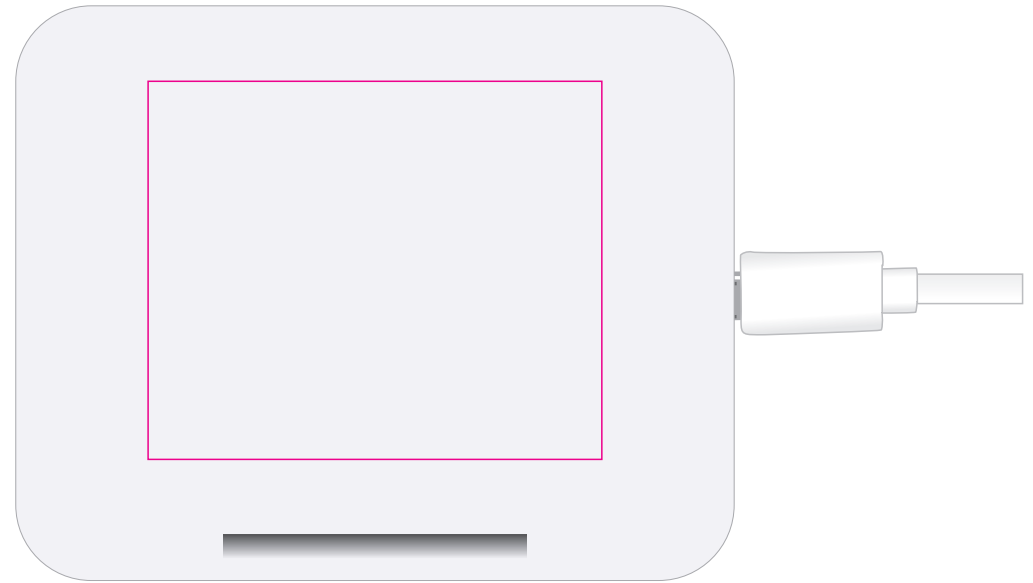

Logo Here

Job # XXXXXX
Cust # XXXX-XC

LL0215 - Proton Wireless Charger - White

Digital

Pad Print

Standard
Print Area: 60mmL x 55mmH
Actual print size: xxmmL x xxmmH

Edge to Edge
Print Area: 95mmL x 75mmH
Actual print size: xxmmL x xxmmH

Max print area for copy & text 
Finished print area 
Label Bleed 

Print Area: 60mmL x 50mmH
Actual print size: xxmmL x xxmmH

Finished print area 

Logo Here

Job # XXXXXX
Cust # XXXX-XC

LL0215 - Proton Wireless Charger - White

Digital

Pad Print

PMS
XXXX

Label

White gift box with Label

Label
Print Area: 50mmL x 50mmH
Actual print size: xxmmL x xxmmH

Max print area for copy & text
Finished print area
Label Bleed