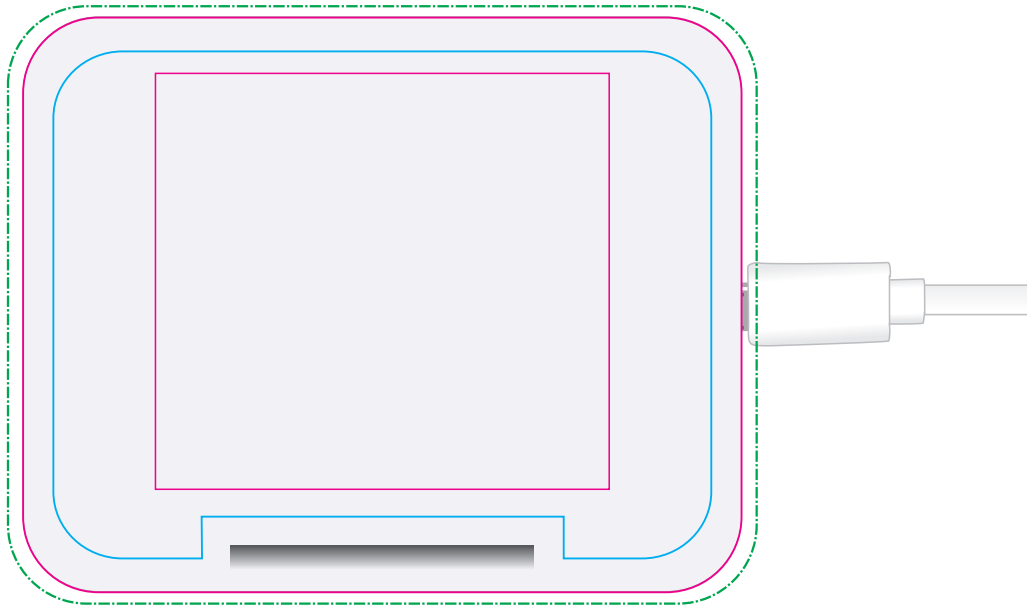

Logo Here

Job # XXXXXX
Cust # XXXX-XC

LL0215 - Proton Wireless Charger - White

Digital

Pad Print

Standard
Print Area: 60mmL x 55mmH
Actual print size: xxmmL x xxmmH

Edge to Edge
Print Area: 95mmL x 75mmH
Actual print size: xxmmL x xxmmH

Max print area for copy & text 
Finished print area 
Label Bleed 

Print Area: 60mmL x 50mmH
Actual print size: xxmmL x xxmmH

Finished print area 

Logo Here

Job # XXXXXX
Cust # XXXX-XC

LL0215 - Proton Wireless Charger - White

Digital

Pad Print

PMS
XXXX

Label

White gift box with Label

Label
Print Area: 50mmL x 50mmH
Actual print size: xxmmL x xxmmH

Max print area for copy & text
Finished print area
Label Bleed