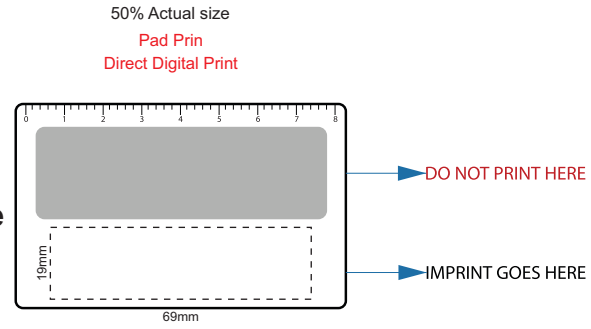

Product Number: K235
Product Name : Pocket Ruler Magnifier with Sleeve

Branding

Pad Print

Print Area: 69mm w x 19mm h

Direct Digital Print

Print Area: 69mm w x 19mm h

Finished print area : Digital Print
 Finished print area : Pad Print
 Finished print area :
 Approx opposite positions

Colours Available

NEW/REPEAT ORDER/REDO/BACK ORDER

Additional Notes/Art Instructions:
 *Special art instructions that needs to be noted shall be placed here.

Disclaimer noted:

Colour proofs are to be used as a guide only. Line drawing is for approximate print positional guide only. Please familiarise yourself with the product prior to approving. It is not intended to be an exact scale or detailed representation. Small details or text, including TM@©, may fill in and not be legible. Dotted lines will not be printed and are for

100% Actual size

Pad Prin

Direct Digital Print