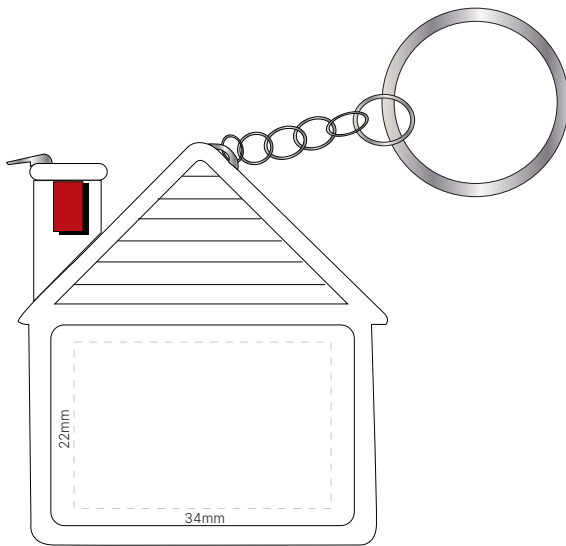

Actual Print Size

(Please specify actual print size here)

<p>Product Colour/s White</p>	<p>Print colour/s (Please specify product colour/s here)</p>	<p>Quantity (Please specify quantity here)</p>
<p>Print Method</p> <p><input type="checkbox"/> Pad Print: 34mm W x 22mm H</p> <p><input type="checkbox"/> Digital Print: 34mm W x 28mm H</p>		<p>Colours Available</p> <p>○</p>

Additional Notes/Art Instructions:
Imperial measurements may apply
*Special art instructions that needs to be noted shall be placed here. If none, this note must be removed.

Disclaimer notes:

Colour proofs are to be used as a guide only. Line drawing is for approximate print positional guide only. Please familiarise yourself with the product prior to approving. It is not intended to be an exact scale or detailed representation. Small details or text, including™®, may fill in and not be legible. Dotted lines will not be printed and are for maximum print guide only. The fine lines and details in your logo may not be able to be clearly.