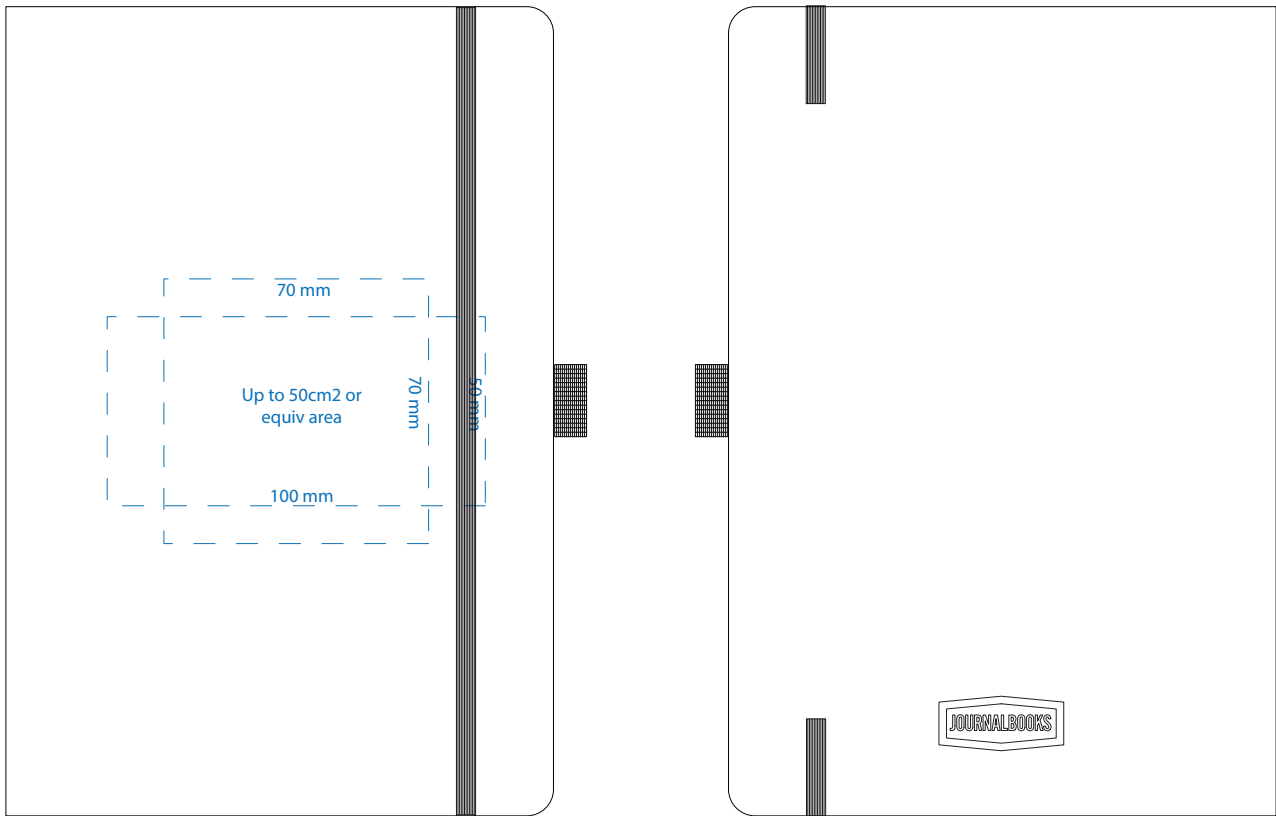

Product: **JB1032 - Mano Recycled Hard Bound JournalBook**

Product Size: **144mm(w) x 215mm(h)**

Product Colour: -

Decoration Size: **mm(w) x mm(h)**

Decoration Method: -

Decoration Colour: -

**Artwork Approval**

**Digital Print  
1 Colour Print  
Product Scale 50%**

Blue line represents art dec size for digital print and 1 colour print  
Branding can be moved anywhere within the red line

**Notes:**

Please check that all the details are correct before providing your approval with confirmed art version  
Where the decoration method uses digital printing techniques colours are produced using CMYK equivalent.

**Deboss**  
**Product Scale 50%**

Blue line represents possible art dec size

**Notes:**

Please check that all the details are correct before providing your approval with confirmed art version  
Where the decoration method uses digital printing techniques colours are produced using CMYK equivalent.