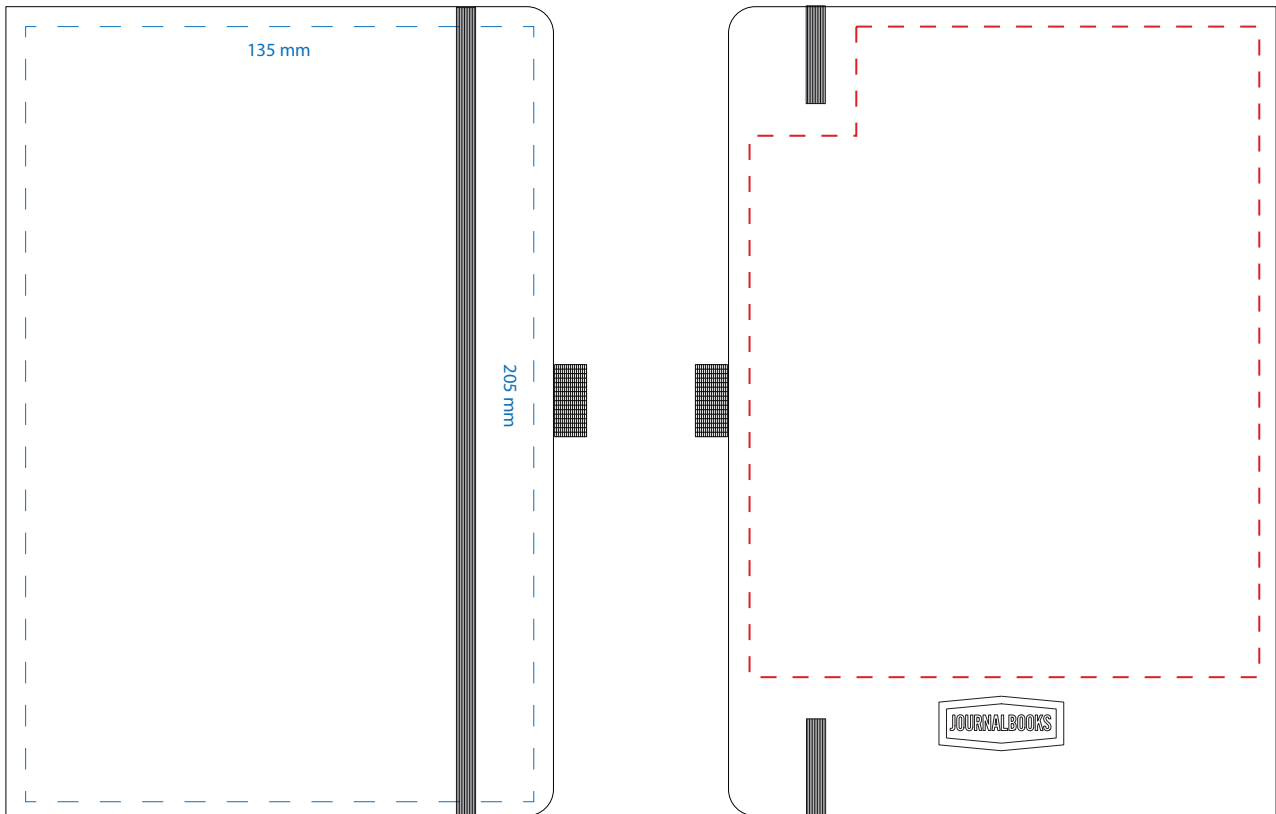

Product: **JB1032 - Mano Recycled Hard Bound JournalBook**

Product Size: **144mm(w) x 215mm(h)**

Product Colour: -

Decoration Size: **mm(w) x mm(h)**

Decoration Method: -

Decoration Colour: -

**Artwork Approval**

Art Version: V1

**Product Scale 50%**

**Notes:**

Please check that all the details are correct before providing your approval with confirmed art version

Where the decoration method uses digital printing techniques colours are produced using CMYK equivalent.

**Digital Print  
1 Colour Print  
Product Scale 50%**

Blue line represents art dec size for digital print and 1 colour print  
Branding can be moved anywhere within the red line

**Notes:**

Please check that all the details are correct before providing your approval with confirmed art version  
Where the decoration method uses digital printing techniques colours are produced using CMYK equivalent.

**Deboss**  
**Product Scale 50%**

Blue line represents possible art dec size

**Notes:**

Please check that all the details are correct before providing your approval with confirmed art version  
Where the decoration method uses digital printing techniques colours are produced using CMYK equivalent.