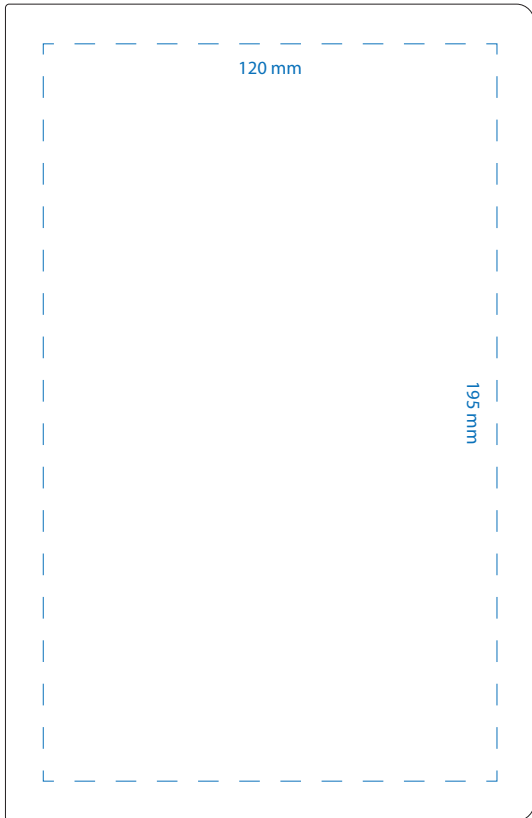

Product: **JB1016 - Solid Saddlestitch Bound JournalBook™**

Product Size: **139mm(w) x 215mm(h)**

Product Colour: -

Decoration Size: **mm(w) x mm(h)**

Decoration Method: -

Decoration Colour: -

Artwork Approval

Art Version: V1

Product Scale 50%

Notes:

Please check that all the details are correct before providing your approval with confirmed art version

Where the decoration method uses digital printing techniques colours are produced using CMYK equivalent.

**Digital Print
1 Colour Print
Product Scale 50%**

Blue line represents art dec size for digital print and 1 colour print
Branding can be moved anywhere within the red line

Notes:

Please check that all the details are correct before providing your approval with confirmed art version
Where the decoration method uses digital printing techniques colours are produced using CMYK equivalent.