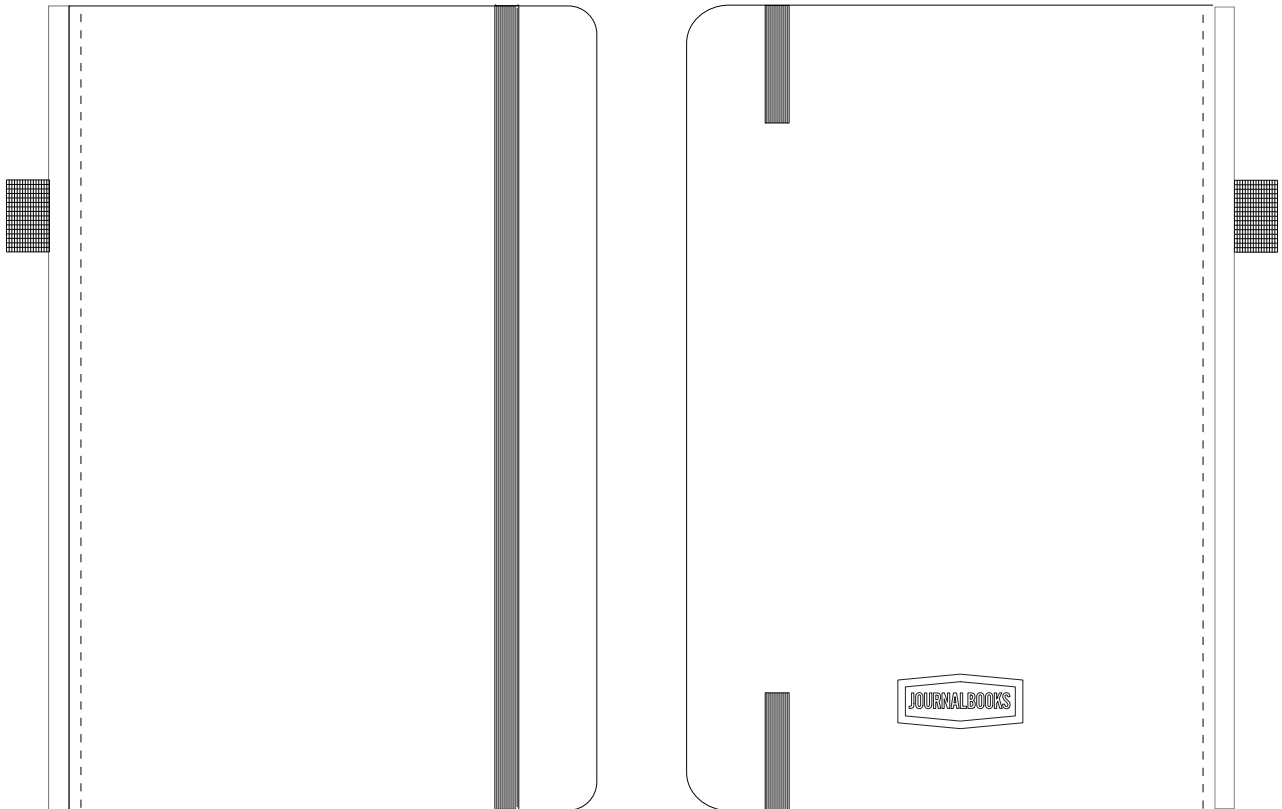

Product: **JB1012 - Modena Bound JournalBook™**  
Product Size: **145mm(w) x 213mm(h) x 18mm(d)**  
Product Colour: -  
Decoration Size: **mm(w) x mm(h)**  
Decoration Method: -  
Decoration Colour: -

**Artwork  
Approval**

Art Version: V1

**Product Scale 50%**

**Notes:**

Please check that all the details are correct before providing your approval with confirmed art version  
Where the decoration method uses digital printing techniques colours are produced using CMYK equivalent.

**Digital Print  
1 Colour Print  
Product Scale 50%**

Blue line represents art dec size for digital print and 1 colour print  
Branding can be moved anywhere within the red line

**Notes:**

Please check that all the details are correct before providing your approval with confirmed art version  
Where the decoration method uses digital printing techniques colours are produced using CMYK equivalent.

**Deboss**  
**Product Scale 50%**

Blue line represents possible art dec size

**Notes:**

Please check that all the details are correct before providing your approval with confirmed art version  
Where the decoration method uses digital printing techniques colours are produced using CMYK equivalent.