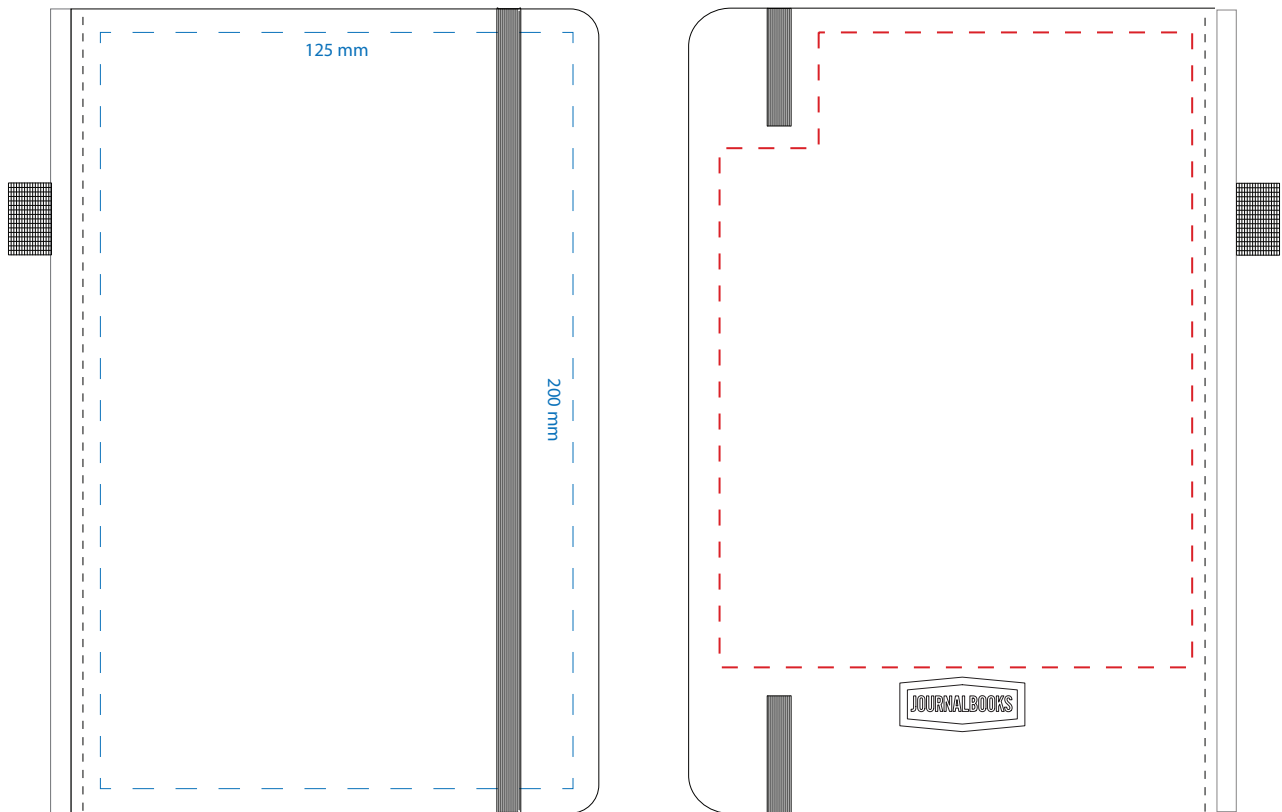

Product: **JB1012 - Modena Bound JournalBook™**  
Product Size: **145mm(w) x 213mm(h) x 18mm(d)**  
Product Colour: -  
Decoration Size: **mm(w) x mm(h)**  
Decoration Method: -  
Decoration Colour: -

**Artwork  
Approval**

Art Version: V1

**Product Scale 50%**

**Notes:**

Please check that all the details are correct before providing your approval with confirmed art version  
Where the decoration method uses digital printing techniques colours are produced using CMYK equivalent.

**Digital Print  
1 Colour Print  
Product Scale 50%**

Blue line represents art dec size for digital print and 1 colour print  
Branding can be moved anywhere within the red line

**Notes:**

Please check that all the details are correct before providing your approval with confirmed art version  
Where the decoration method uses digital printing techniques colours are produced using CMYK equivalent.

**Deboss**  
**Product Scale 50%**

Blue line represents possible art dec size

**Notes:**

Please check that all the details are correct before providing your approval with confirmed art version  
Where the decoration method uses digital printing techniques colours are produced using CMYK equivalent.