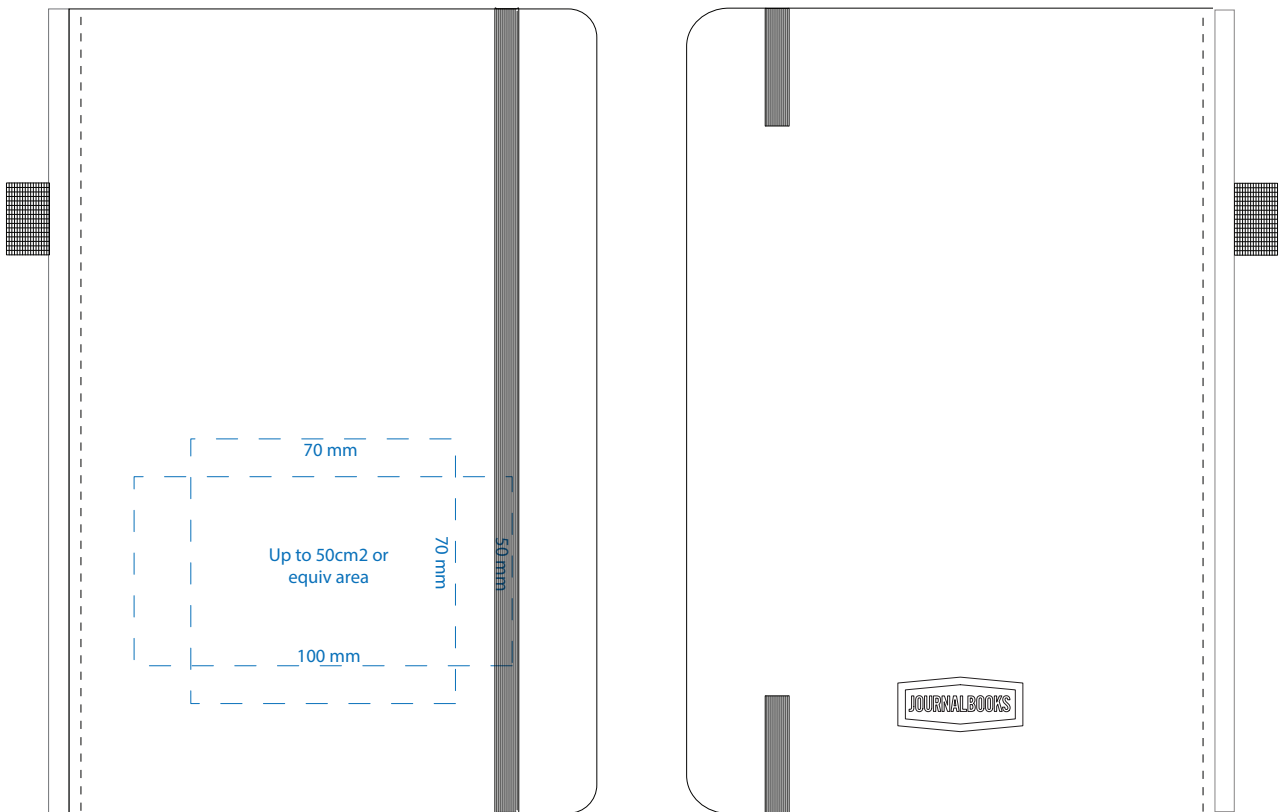

Product: **JB1012 - Modena Bound JournalBook™**  
Product Size: **145mm(w) x 213mm(h) x 18mm(d)**  
Product Colour: -  
Decoration Size: **mm(w) x mm(h)**  
Decoration Method: -  
Decoration Colour: -

**Digital Print  
1 Colour Print  
Product Scale 50%**

Blue line represents art dec size for digital print and 1 colour print  
Branding can be moved anywhere within the red line

**Notes:**

Please check that all the details are correct before providing your approval with confirmed art version  
Where the decoration method uses digital printing techniques colours are produced using CMYK equivalent.

**Deboss**  
**Product Scale 50%**

Blue line represents possible art dec size

**Notes:**

Please check that all the details are correct before providing your approval with confirmed art version  
Where the decoration method uses digital printing techniques colours are produced using CMYK equivalent.