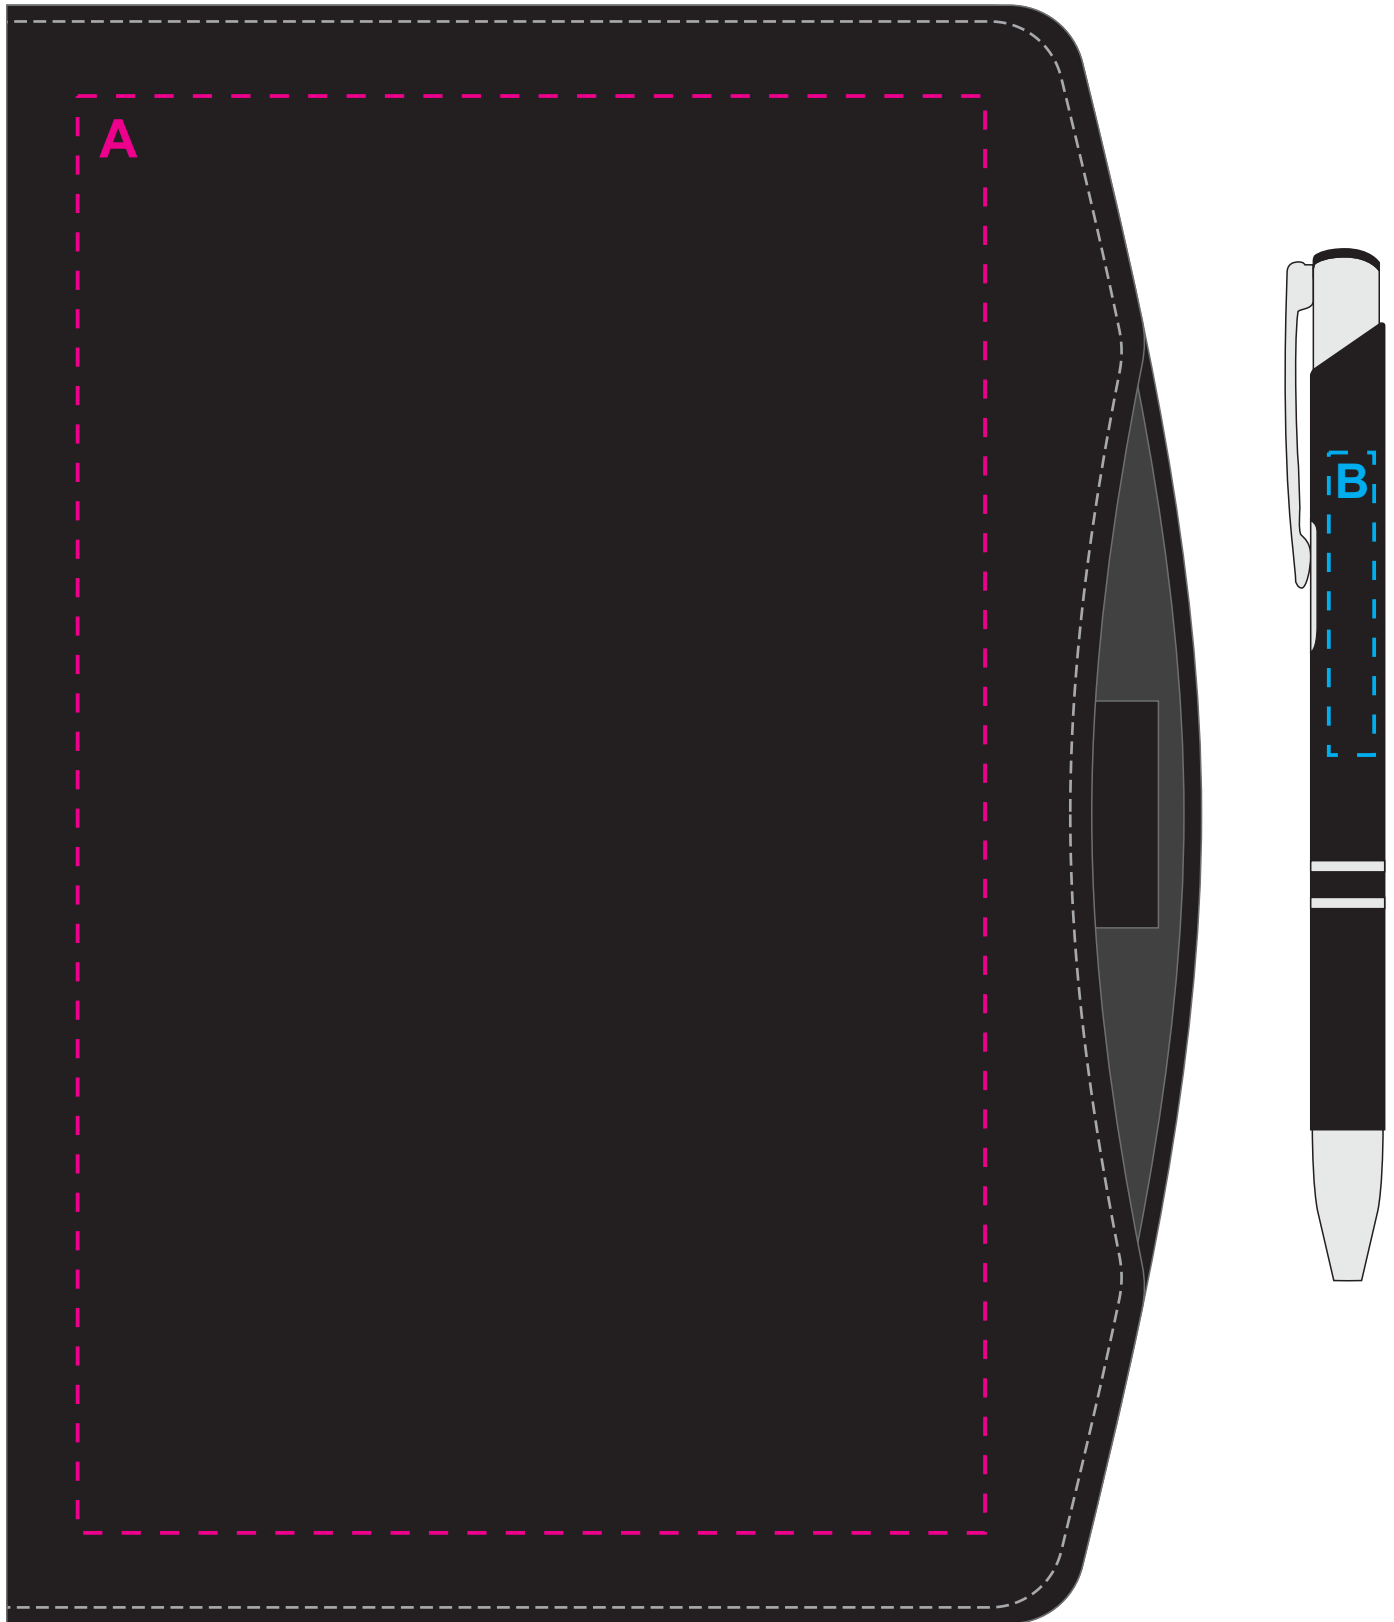

J8400 - BOSTON rPET A5 NOTEBOOK

Maximum Digital Print : A: 190mm x 120mm wide
Laser Engrave on Pen/Per Position: B: 6mm x 40mm wide

Actual Size

BRANDING AREA CAN BE POSITIONED ANYWHERE ON THE COVER BUT NEEDS TO BE AT LEAST 8MM AWAY FROM THE EDGES.