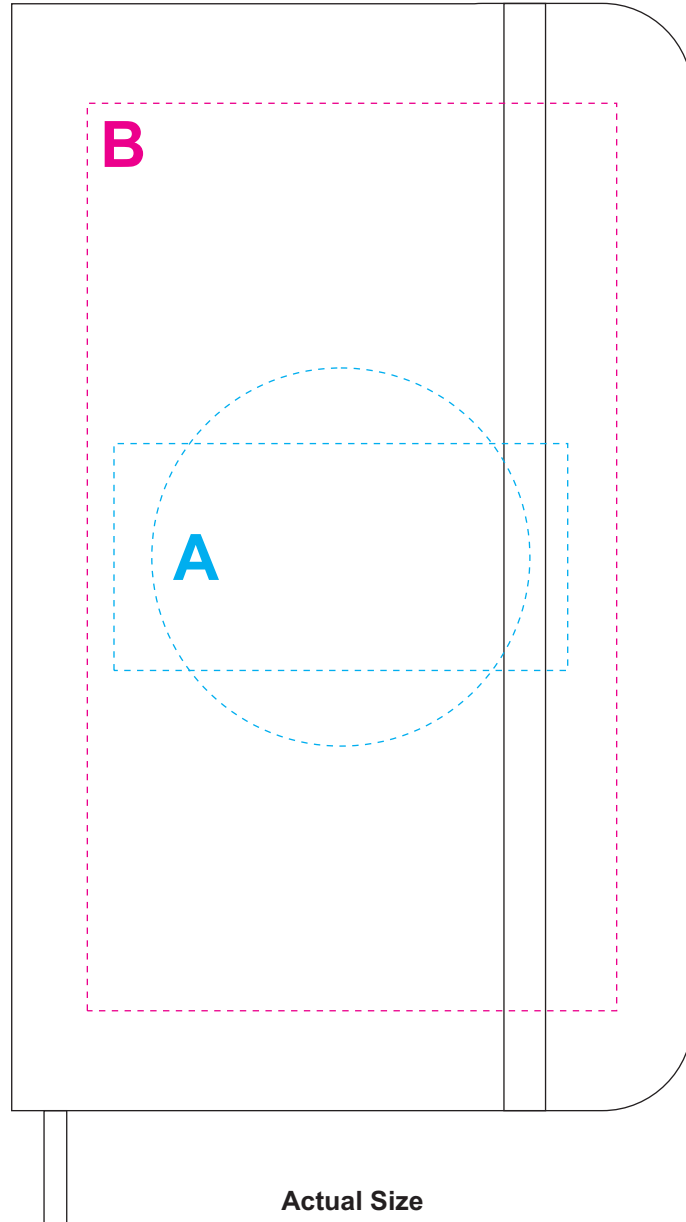

# J15 - CARNIVAL POCKET PAD

Maximum Pad Print Area : A: 30mm x 60mm wide OR 50mm circle

Maximum Digital Print Area : B: 120mm x 70mm wide

BRANDING AREA CAN BE POSITIONED ANYWHERE ON THE COVER BUT NEEDS TO BE AT LEAST 8MM AWAY FROM THE EDGES.

IT IS RECOMMENDED TO KEEP IMPORTANT INFORMATION AWAY FROM THE ELASTIC.