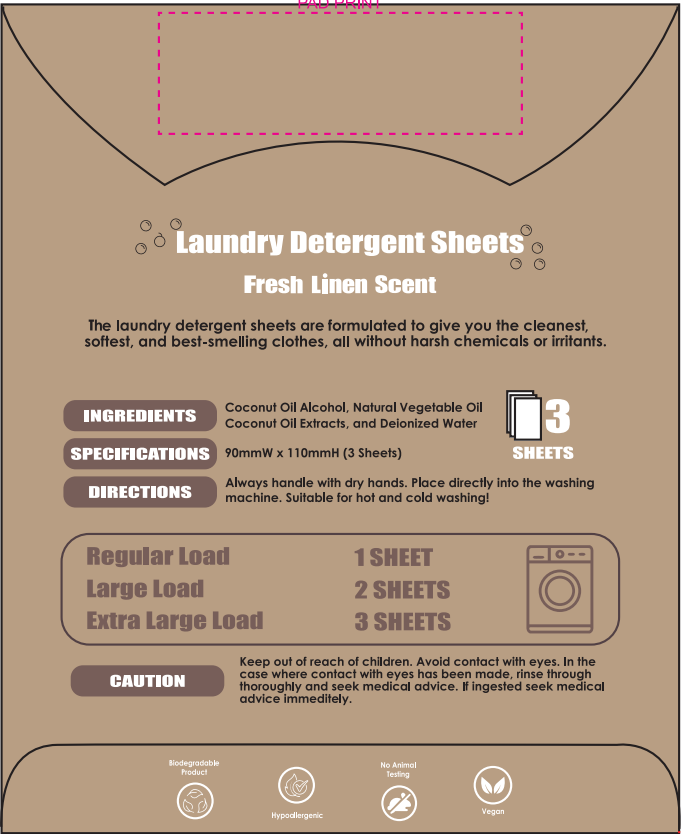

BACK

80% ACTUAL SIZE