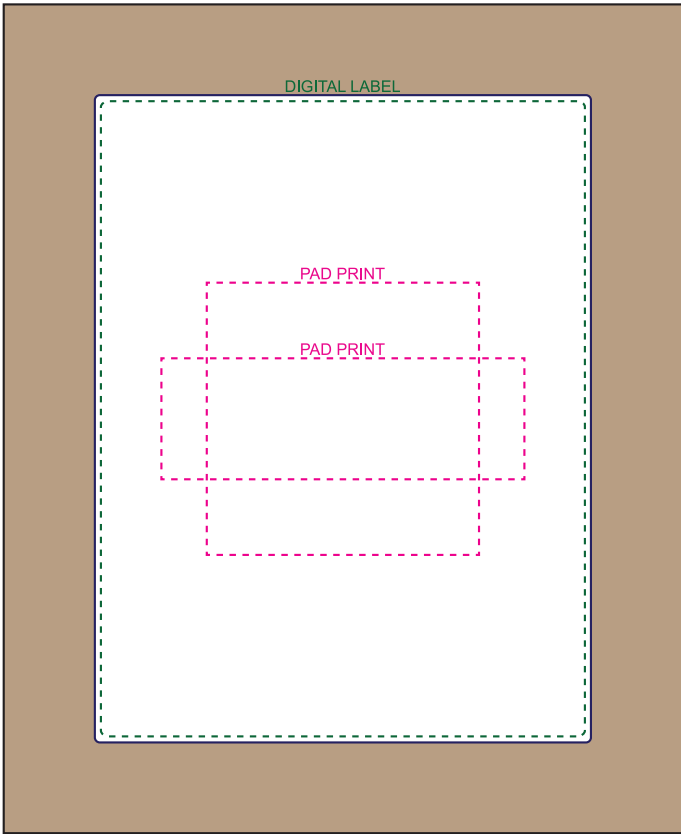

PRODUCT CODE:

HSP003

PRODUCT SIZE:

111mmW x 137mmH x 2mmD

COLOUR OPTIONS:

Natural

DECORATION AREAS:

Pad Print: 45mmW x 45mmH

Pad Print: 60mmW x 20mmH

Digital Label: 80mmW x 105mmH

DIGITAL LABEL
Green dotted line shows maximum printed area.
Minimum 1mm bleed is required and shown by blue line.

FRONT