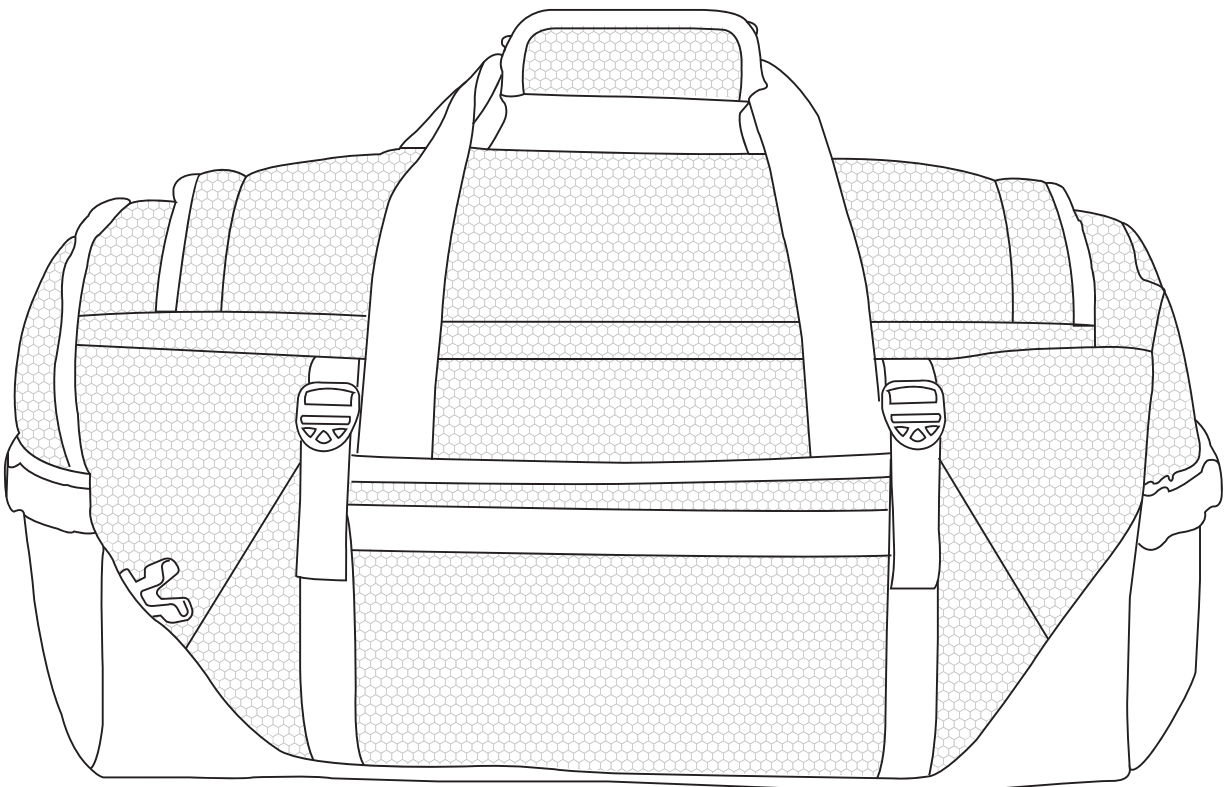

Product: **HS1022 High Sierra Fairlead Duffel Backpack**

Product Size: **550mm(w) × 320mm(h) × 280mm(d)**

Product Colour: -

Decoration Size: **mm(w) x mm(h)**

Decoration Method: -

Decoration Colour: -

Artwork Approval

Art Version: V1

Product Scale 25%

Notes:

Please check that all the details are correct before providing your approval with confirmed art version

Where the decoration method uses digital printing techniques colours are produced using CMYK equivalent.