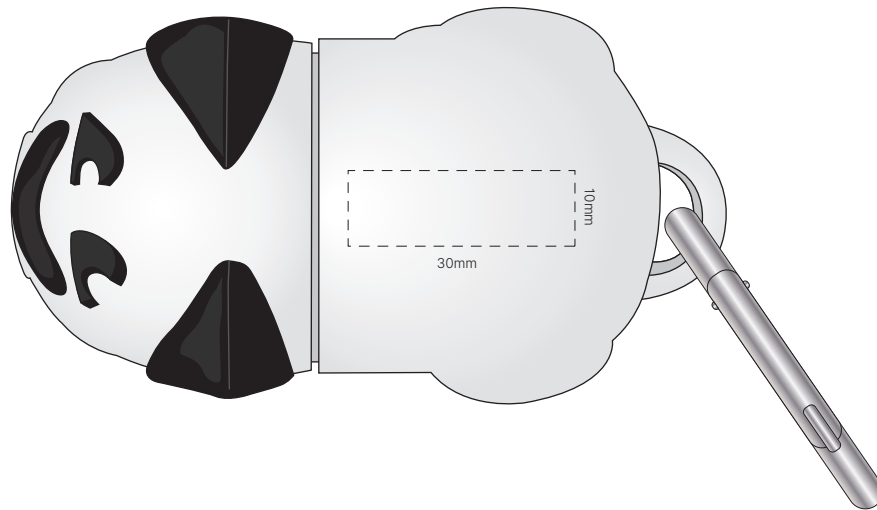

Actual Print Size

(Please specify actual print size here)

<p>Product Colour/s White</p>	<p>Print colour/s (Please specify print colour/s here)</p>	<p>Quantity (Please specify quantity here)</p>
<p>Print Method ■ Pad Print: 30mm W x 10mm H</p>		<p>Colours Available <input type="radio"/></p>

Additional Notes/Art Instructions:

*Special art instructions that needs to be noted shall be placed here. If none, this note must be removed.

Disclaimer notes:

Colour proofs are to be used as a guide only. Line drawing is for approximate print positional guide only. Please familiarise yourself with the product prior to approving. It is not intended to be an exact scale or detailed representation. Small details or text, including™®©, may fill in and not be legible. Dotted lines will not be printed and are for maximum print guide only. The fine lines and details in your logo may not be able to be clearly.