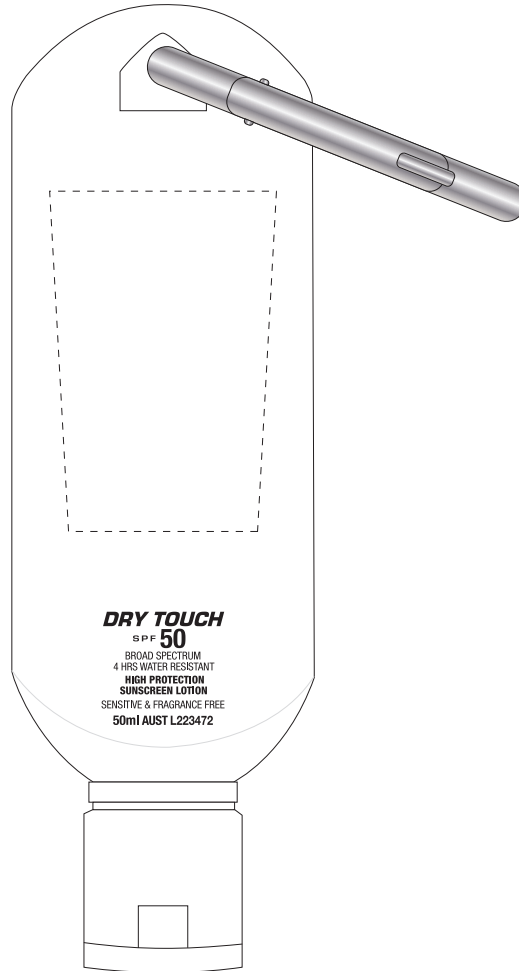

ARTWORK (100% approx.)

NEW/ REPEAT ORDER/ REDO/ BACK ORDER

Actual Print Size

(Please specify actual print size here)

<p><b>Product Colour/s</b> White</p>	<p><b>Print colour/s</b> (Please specify print colour/s here)</p>	<p><b>Quantity</b> (Please specify quantity here)</p>
<p><b>Print Method</b></p> <p><input type="checkbox"/> Pad Print: 35mm W top x 25mm W bottom x 45mm H</p> <p><input type="checkbox"/> Digital Print: 35mm W top x 25mm W bottom x 45mm H</p>		<p><b>Colours Available</b></p> <p><input type="radio"/></p>

**Additional Notes/Art Instructions:**

This product has a compulsory product label positioned at the back.  
\*\*Special art instructions that needs to be noted shall be placed here, eg. Vinyl / Clear Sticker, 75% alcohol

**Disclaimer notes:**

Colour proofs are to be used as a guide only. Line drawing is for approximate print positional guide only. Please familiarise yourself with the product prior to approving. It is not intended to be an exact scale or detailed representation. Small details or text, including™®, may fill in and not be legible. Dotted lines will not be printed and are for maximum print guide only. The fine lines and details in your logo may not be able to be produced clearly.