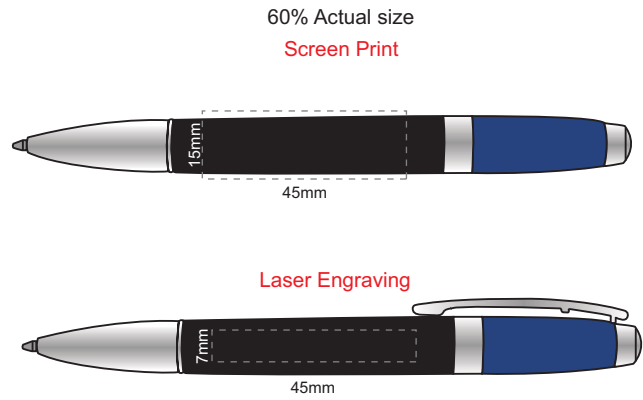

**Product Number:** G55725  
**Product Name :** Multi-Colour  
 Twist Black Pen

**Branding**

**Screen Print**

Print Area: 45mm W x 15mm H

**Laser Engraving**

Print Area: Cap: 45mm W x 7mm H

Finished print area : Screen Print\Laser Engraved ---  
 Finished print area : - - - - -  
 Approx opposite positions + +

Colours Available

**NEW/REPEAT ORDER/REDO/BACK ORDER**

**Additional Notes/Art Instructions:**  
 \*Special art instructions that needs to be noted shall be placed here. If none, this note must be removed.

**Disclaimer noted:**

Colour proofs are to be used as a guide only. Line drawing is for approximate print positional guide only. Please familiarise yourself with the product prior to approving. It is not intended to be an exact scale or detailed representation. Small details or text, including <sup>TM</sup>@©, may fill in and not be legible. Dotted lines will not be printed and are for maximum print guide only. The fine lines and details in your logo may not be able to be clearly.

100% Actual size

Screen Print

Laser Engraving