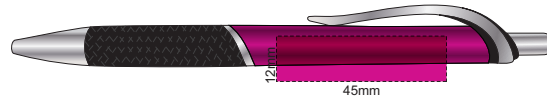

Product Number: G55702
Product Name : Jive Pen

Branding

Screen Print

Print Area: 45mm W x 12mm H

50% Actual size
Screen Print

Colours Available

Finished print area : Screen Print
Finished print area :
Approx opposite positions

NEW/REPEAT ORDER/REDO/BACK ORDER

Additional Notes/Art Instructions:

*Special art instructions that needs to be noted shall be placed here. If none, this note must be removed.

Disclaimer noted:

Colour proofs are to be used as a guide only. Line drawing is for approximate print positional guide only. Please familiarise yourself with the product prior to approving. It is not intended to be an exact scale or detailed representation. Small details or text, including ^{TM}@©, may fill in and not be legible. Dotted lines will not be printed and are for maximum print guide only. The fine lines and details in your logo may not be able to be clearly.