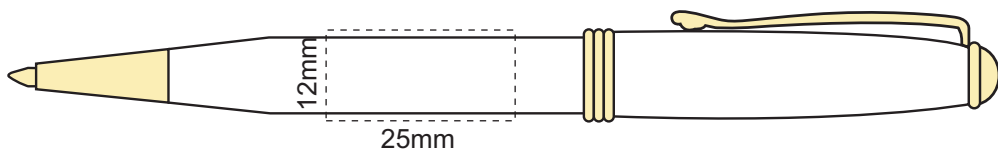

100% Actual size

Screen Print

Laser Engraving