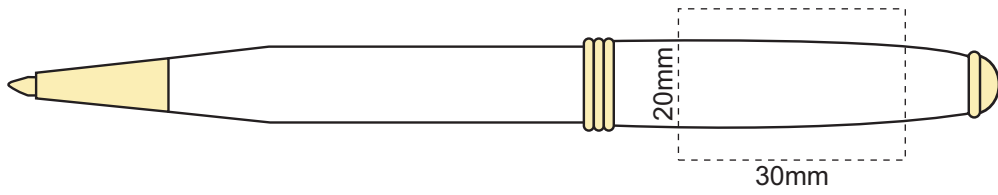

100% Actual size

Screen Print

Laser Engraving