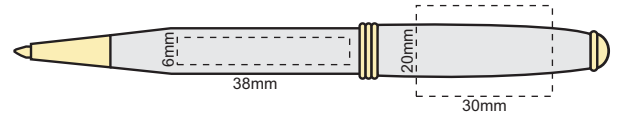

**Product Number:** G1706  
**Product Name :** Worthington Chrome Pen

**Branding**

**Screen Print**

Print Area: Upper: 30mm W x 20mm H  
Lower: 25mm W x 12mm H

**Laser Engraving**

Print Area: Upper: 38mm W x 6mm H  
Lower: 32mm W x 6mm H

60% Actual size  
Screen Print

Laser Engraving

Colours Available

Finished print area : Screen Print\Laser Engraved ---  
 Finished print area : ---  
 Approx opposite positions + +

**NEW/REPEAT ORDER/REDO/BACK ORDER**