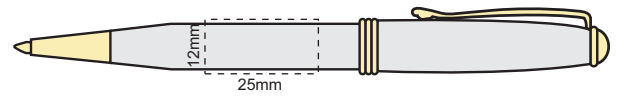

**Product Number:** G1706  
**Product Name :** Worthington Chrome Pen

**Branding**

**Screen Print**

Print Area: Upper: 30mm W x 20mm H  
Lower: 25mm W x 12mm H

**Laser Engraving**

Print Area: Upper: 38mm W x 6mm H  
Lower: 32mm W x 6mm H

60% Actual size  
Screen Print

Laser Engraving

Colours Available

Finished print area : Screen Print\Laser Engraved ---  
 Finished print area : ---  
 Approx opposite positions + +

**NEW/REPEAT ORDER/REDO/BACK ORDER**

**Additional Notes/Art Instructions:**  
 \*Special art instructions that needs to be noted shall be placed here. If none, this note must be removed.

**Disclaimer noted:**

Colour proofs are to be used as a guide only. Line drawing is for approximate print positional guide only. Please familiarise yourself with the product prior to approving. It is not intended to be an exact scale or detailed representation. Small details or text, including <sup>TM</sup>@©, may fill in and not be legible. Dotted lines will not be printed and are for maximum print guide only. The fine lines and details in your logo may not be able to be clearly.